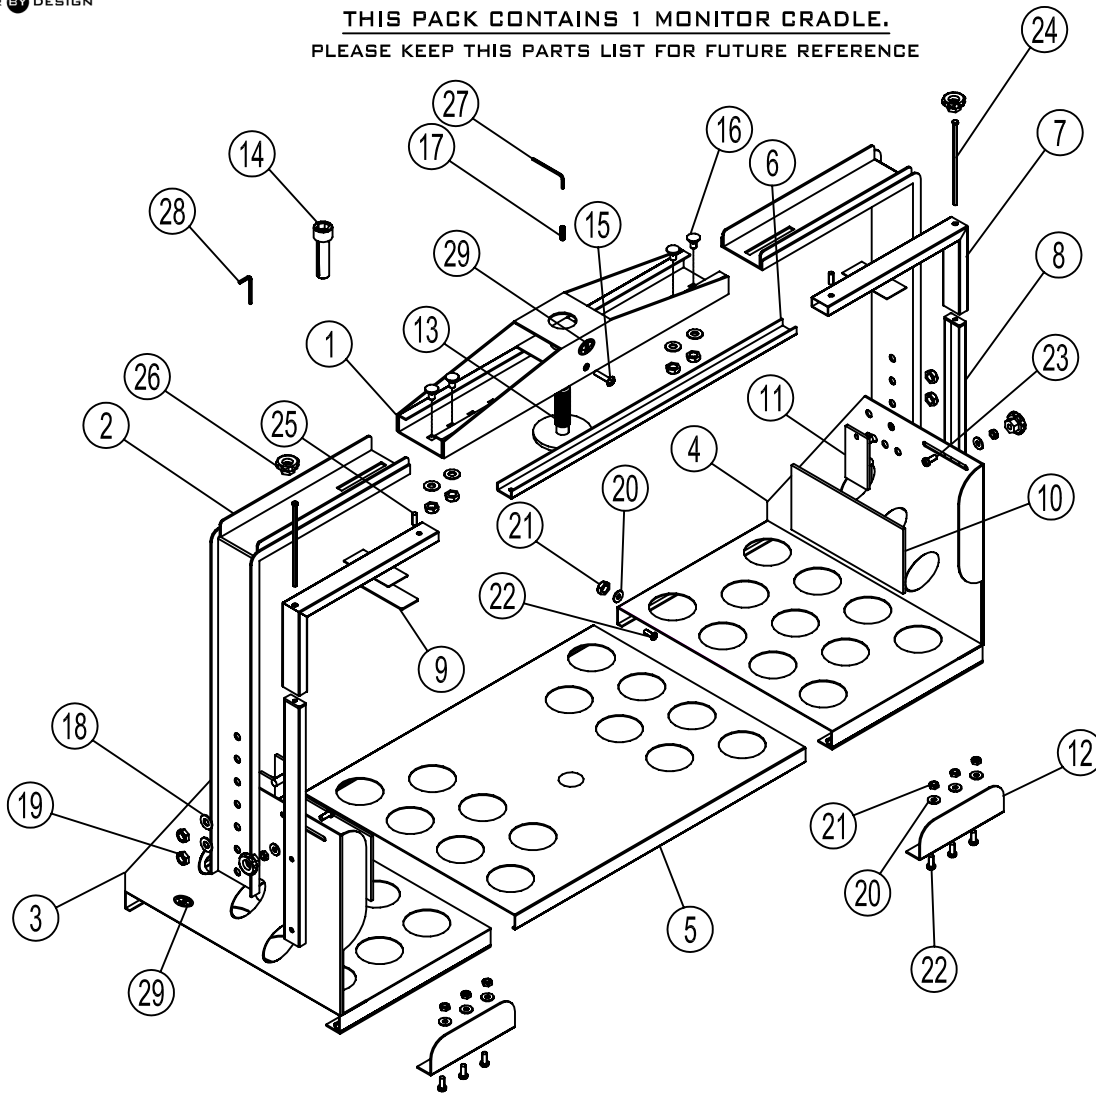

# BT7000

## MONITOR CRADLE

THIS PACK CONTAINS 1 MONITOR CRADLE.  
PLEASE KEEP THIS PARTS LIST FOR FUTURE REFERENCE

PART NUMBER	PART NAME	QUANTITY
1	MAIN SUPPORT ARM	1
2	EXTENSION BRACKET	2
3	LEFT EXTENSION PLATFORM	1
4	RIGHT EXTENSION PLATFORM	1
5	PLATFORM BASE	1
6	TV CLAMP - TOP TIE BAR	1
7	TV CLAMP - SIDE BRACKET	2
8	TV CLAMP - SIDE SUPPORTS	2
9	30mm x 75mm T2.0mm FOAM PAD	2
10	100mm x 200mm T5.0mm FOAM PAD	2
11	ANGLE ADJUSTMENT PLATE	2
12	FRONT RETENTION PLATE	2
13	SUPPORT BOLT	1
14	M16 x 75mm bolt	1
15	M8 x 40mm SCREW	1

PART NUMBER	PART NAME	QUANTITY
16	M8 x 16mm SCREW	4
17	M5 x 30mm SAFETY SCREW	1
18	Ø19mm T1.6mm WASHER	8
19	M8 NYLON NUT	8
20	Ø13mm T1.6mm WASHER	10
21	M6 NUT	10
22	M6 x 12mm SCREW	8
23	M6 x 25mm SCREW	2
24	M6 x 200mm SCREW	2
25	M6 x 16mm ADJUSTMENT SCREW	2
26	THUMBWHEEL	4
27	M2.5 ALLEN KEY	1
28	M3 ALLEN KEY	1
29	LOGO	2