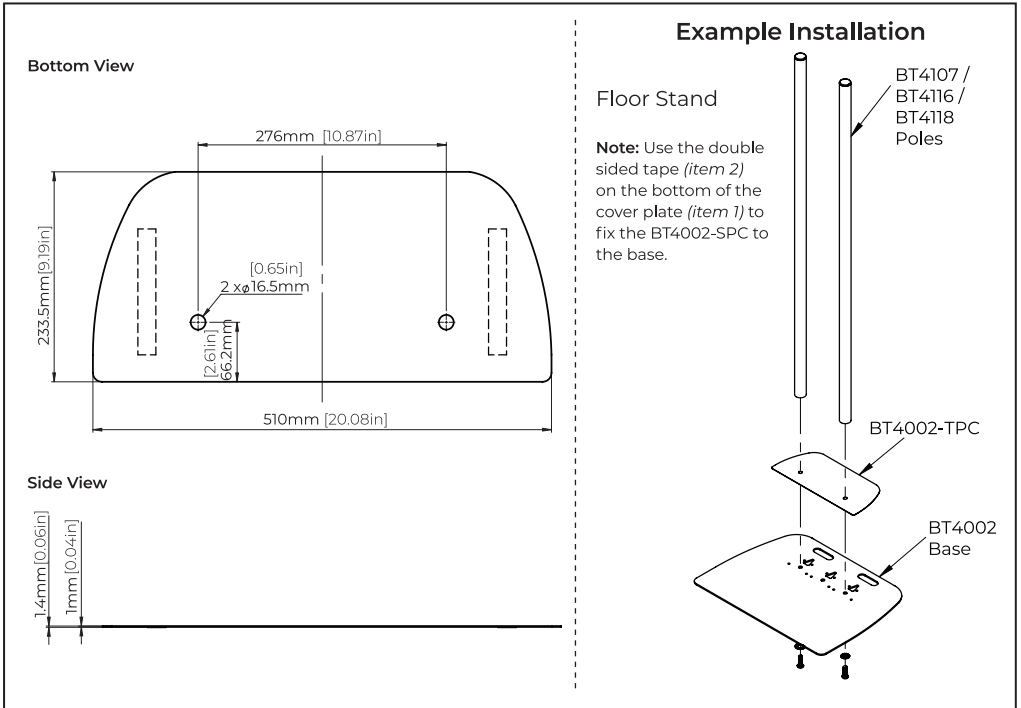

Twin Pole Cover Plate

Use With A BT4002 Base & BT4107 / BT4116 / BT4118 Poles

Dimensions

Do not attempt to install this product until all instructions and warnings have been read and properly understood. Please keep these instructions for future reference.

Please check carefully to make sure there are no missing or defective parts - defective parts must never be used.

B-Tech AV Mounts, its distributors and dealers are not liable or responsible for damage or injury caused by improper installation, improper use or failure to observe these safety instructions. In such cases, all guarantees will expire.

Contact: info@btechavmounts.com

©2024 B-Tech AV Mounts Corporation Ltd. All rights reserved.

B-Tech AV Mounts is a division of B-Tech AV Mounts Corporation Ltd. B-Tech AV Mounts and the B-Tech logo are registered trademarks. All B-Tech images and symbols are exclusive property of B-Tech AV Mounts Corporation Ltd. All other brands and product names are trademarks of their respective owners. Any reproduction, retransmission or republication of any part of this manual is strictly prohibited, unless prior written permission has been granted by B-Tech AV Mounts Corporation Ltd. Photographs are for illustrative purposes only. E&OE

AMA-BT4002-TPC-V2-0424-129 Made in Vietnam