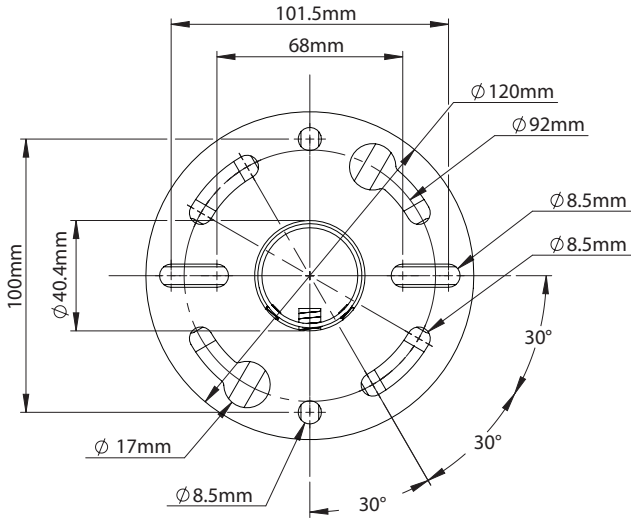

BT5960

CCTV Ceiling Mount

For Dome Surveillance Cameras

Installation Guide

- Mounts a small to medium sized dome camera from the ceiling
- Max load: 5kg (11lbs)
- Available in two Ø38mm pole lengths:
BT5960-FD100 pole length 1000mm
BT5960-FD200 pole length 2000mm
- Carousel suitable for cameras with fixings from 51mm up to 127.5mm apart
- Integrated cable management

3. Fix carousel interface to pole

i. Attach *item 5* to *item 4* using *item 2*.

Note: Align the hole on the carousel interface with the hole on the pole.

ii. Tighten *item 3*, securing *item 5* to *item 4*.

4. Attach camera to carousel interface

Fix the camera to *item 5* using *items 6 -11*.

BT5960 Dimensions

Please keep this for future reference

Ceiling Mount

Carousel Interface

These instructions are intended as a guide only and B-Tech accepts no liability for the accuracy of the information contained in this document.