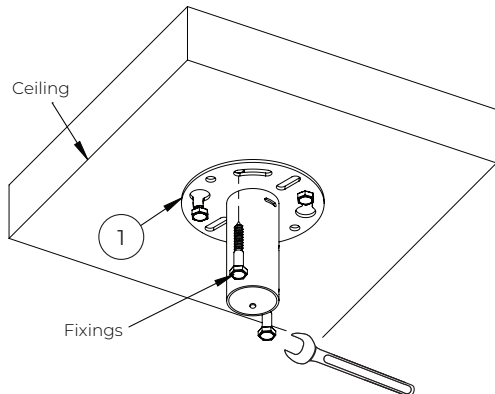

BT5960 Parts List

Please keep this for future reference

Installation Tools Required

Drill
Masonry bit
or Wood bit

Pencil

Spanner

Item	Description	Qty
1	Ceiling Plate	1
2	M8 x 10mm Hex Screw	2
3	M6 x 5mm Hex Grub Screw	6
4	Ø38mm Pole	1
5	Carousel Interface	1
6	M4 x 12mm Screw	4
7	M4 Metal Washer	4
8	M4 Nut	4
9	M6 x 10mm Screw	4
10	M6 Washer	4
11	M6 Nut	4
12	3AF Hex Key	1
13	5AF Hex Key	1

Suitable for loads up to 5kg (11lbs)

Installation Instructions

1. Mount Ceiling Plate to Ceiling

- i. Pre-drill holes for ceiling fixings (not supplied).
- ii. Assemble two fixing screws on opposite sides, leaving a 10mm gap between the screw head and ceiling.
- iii. Hook *item 1* onto the fixing screws and twist into position.

- iv. Add remaining ceiling fixings and tighten all screws.

2. Fix Pole to Ceiling Plate

- i. Insert *item 4* into *item 1* and secure in place with *item 2*.

- ii. Tighten *item 3*, fixing *item 4* to *item 1*.

3. Fix carousel interface to pole

i. Attach *item 5* to *item 4* using *item 2*.

Note: Align the hole on the carousel interface with the hole on the pole.

ii. Tighten *item 3*, securing *item 5* to *item 4*.