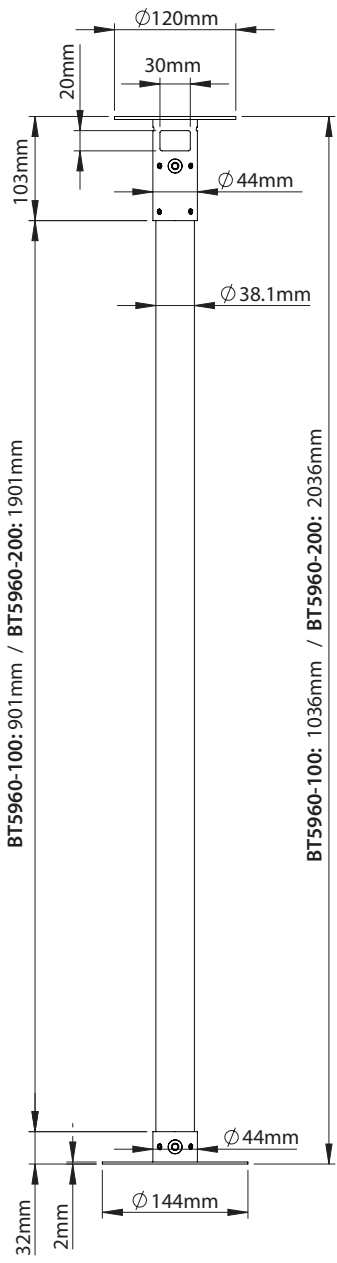

BT5960

CCTV Ceiling Mount

For Dome Surveillance Cameras

Installation Guide

- Mounts a small to medium sized dome camera from the ceiling
- Max load: 5kg (11lbs)
- Available in two Ø38mm pole lengths:
BT5960-FD100 pole length 1000mm
BT5960-FD200 pole length 2000mm
- Carousel suitable for cameras with fixings from 51mm up to 127.5mm apart
- Integrated cable management

BT5960 Parts List

Please keep this for future reference

Installation Tools Required

Drill
Masonry bit
or Wood bit

Pencil

Spanner

Item	Description	Qty
1	Ceiling Plate	1
2	M8 x 10mm Hex Screw	2
3	M6 x 5mm Hex Grub Screw	6
4	Ø38mm Pole	1
5	Carousel Interface	1
6	M4 x 12mm Screw	4
7	M4 Metal Washer	4
8	M4 Nut	4
9	M6 x 10mm Screw	4
10	M6 Washer	4
11	M6 Nut	4
12	3AF Hex Key	1
13	5AF Hex Key	1

3. Fix carousel interface to pole

i. Attach *item 5* to *item 4* using *item 2*.

Note: Align the hole on the carousel interface with the hole on the pole.

ii. Tighten *item 3*, securing *item 5* to *item 4*.

4. Attach camera to carousel interface

Fix the camera to *item 5* using *items 6 -11*.

BT5960 Dimensions

Please keep this for future reference

Ceiling Mount

Carousel Interface

These instructions are intended as a guide only and B-Tech accepts no liability for the accuracy of the information contained in this document.