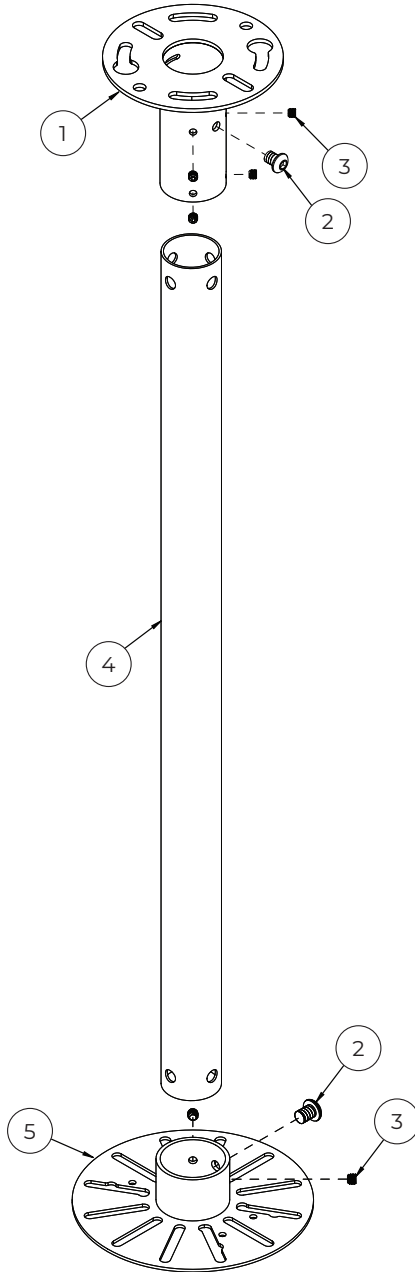

BT5960

CCTV Ceiling Mount

For Dome Surveillance Cameras

Installation Guide

- Mounts a small to medium sized dome camera from the ceiling
- Max load: 5kg (11lbs)
- Available in two Ø38mm pole lengths:
BT5960-FD100 pole length 1000mm
BT5960-FD200 pole length 2000mm
- Carousel suitable for cameras with fixings from 51mm up to 127.5mm apart
- Integrated cable management

Hazard limitation

When routing cables take advantage of any built in cable management features that the product might provide and ensure that all cables are tidy and secure. Check to see that any moving aspect of the product can do so unhindered by any cabling. Some products have moving parts and the potential to cause injury through the crushing or trapping of fingers or other body parts. Particular attention to the nature of moving parts is required especially when assembling installing and adjusting during set up. Immediately after installation double-check that the work done is safe and secure. Double-check all necessary fixings are present and are of ample tightness. It is recommended that periodic inspections of the product and its fixing points are made as frequently as possible (no more than 6 months apart) to ensure that safety is maintained. If in doubt consult a professional AV installer or other suitably qualified person.

BT5960 Parts List

Please keep this for future reference

Installation Tools Required

Drill
Masonry bit
or Wood bit

Pencil

Spanner

Item	Description	Qty
1	Ceiling Plate	1
2	M8 x 10mm Hex Screw	2
3	M6 x 5mm Hex Grub Screw	6
4	Ø38mm Pole	1
5	Carousel Interface	1
6	M4 x 12mm Screw	4
7	M4 Metal Washer	4
8	M4 Nut	4
9	M6 x 10mm Screw	4
10	M6 Washer	4
11	M6 Nut	4
12	3AF Hex Key	1
13	5AF Hex Key	1

3. Fix carousel interface to pole

i. Attach *item 5* to *item 4* using *item 2*.

Note: Align the hole on the carousel interface with the hole on the pole.

ii. Tighten *item 3*, securing *item 5* to *item 4*.