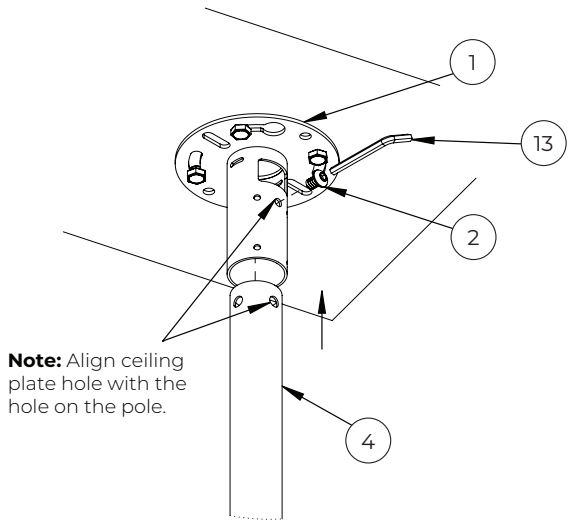

BT5960 Parts List

Please keep this for future reference

Installation Tools Required

Drill
Masonry bit
or Wood bit

Pencil

Spanner

Item	Description	Qty
1	Ceiling Plate	1
2	M8 x 10mm Hex Screw	2
3	M6 x 5mm Hex Grub Screw	6
4	Ø38mm Pole	1
5	Carousel Interface	1
6	M4 x 12mm Screw	4
7	M4 Metal Washer	4
8	M4 Nut	4
9	M6 x 10mm Screw	4
10	M6 Washer	4
11	M6 Nut	4
12	3AF Hex Key	1
13	5AF Hex Key	1

Suitable for loads up to 5kg (11lbs)

Installation Instructions

1. Mount Ceiling Plate to Ceiling

- i. Pre-drill holes for ceiling fixings (not supplied).
- ii. Assemble two fixing screws on opposite sides, leaving a 10mm gap between the screw head and ceiling.
- iii. Hook *item 1* onto the fixing screws and twist into position.

- iv. Add remaining ceiling fixings and tighten all screws.

2. Fix Pole to Ceiling Plate

- i. Insert *item 4* into *item 1* and secure in place with *item 2*.

- ii. Tighten *item 3*, fixing *item 4* to *item 1*.

3. Fix carousel interface to pole

i. Attach *item 5* to *item 4* using *item 2*.

Note: Align the hole on the carousel interface with the hole on the pole.

ii. Tighten *item 3*, securing *item 5* to *item 4*.