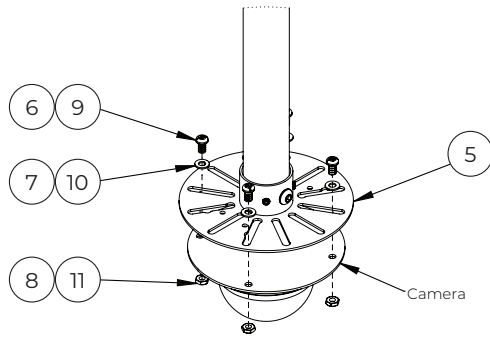

- iv. Add remaining ceiling fixings and tighten all screws.

2. Fix Pole to Ceiling Plate

- i. Insert *item 4* into *item 1* and secure in place with *item 2*.

- ii. Tighten *item 3*, fixing *item 4* to *item 1*.

3. Fix carousel interface to pole

i. Attach *item 5* to *item 4* using *item 2*.

Note: Align the hole on the carousel interface with the hole on the pole.

ii. Tighten *item 3*, securing *item 5* to *item 4*.

4. Attach camera to carousel interface

Fix the camera to *item 5* using *items 6 -11*.

BT5960 Dimensions

Please keep this for future reference

Ceiling Mount

Carousel Interface

These instructions are intended as a guide only and B-Tech accepts no liability for the accuracy of the information contained in this document.