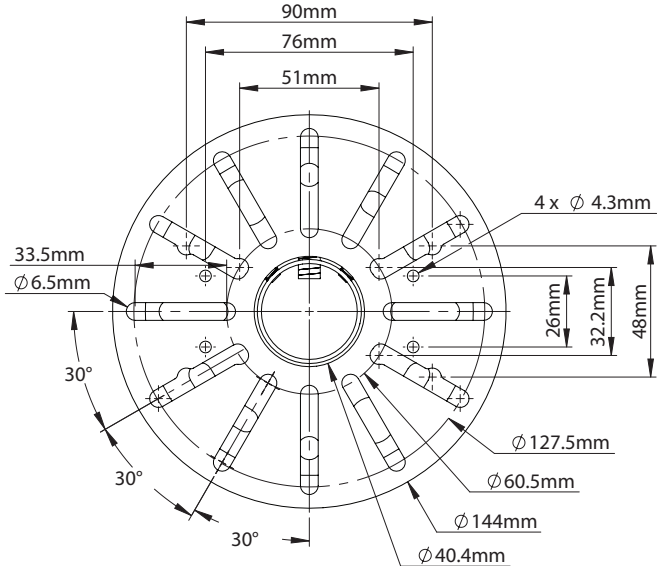

BT5960

CCTV Ceiling Mount

For Dome Surveillance Cameras

Installation Guide

- Mounts a small to medium sized dome camera from the ceiling
- Max load: 5kg (11lbs)
- Available in two Ø38mm pole lengths:
BT5960-FD100 pole length 1000mm
BT5960-FD200 pole length 2000mm
- Carousel suitable for cameras with fixings from 51mm up to 127.5mm apart
- Integrated cable management

BT5960 Parts List

Please keep this for future reference

Installation Tools Required

Drill
Masonry bit
or Wood bit

Pencil

Spanner

Item	Description	Qty
1	Ceiling Plate	1
2	M8 x 10mm Hex Screw	2
3	M6 x 5mm Hex Grub Screw	6
4	Ø38mm Pole	1
5	Carousel Interface	1
6	M4 x 12mm Screw	4
7	M4 Metal Washer	4
8	M4 Nut	4
9	M6 x 10mm Screw	4
10	M6 Washer	4
11	M6 Nut	4
12	3AF Hex Key	1
13	5AF Hex Key	1

3. Fix carousel interface to pole

i. Attach *item 5* to *item 4* using *item 2*.

Note: Align the hole on the carousel interface with the hole on the pole.

ii. Tighten *item 3*, securing *item 5* to *item 4*.

4. Attach camera to carousel interface

Fix the camera to *item 5* using *items 6 -11*.

BT5960 Dimensions

Please keep this for future reference

Ceiling Mount

Carousel Interface

These instructions are intended as a guide only and B-Tech accepts no liability for the accuracy of the information contained in this document.