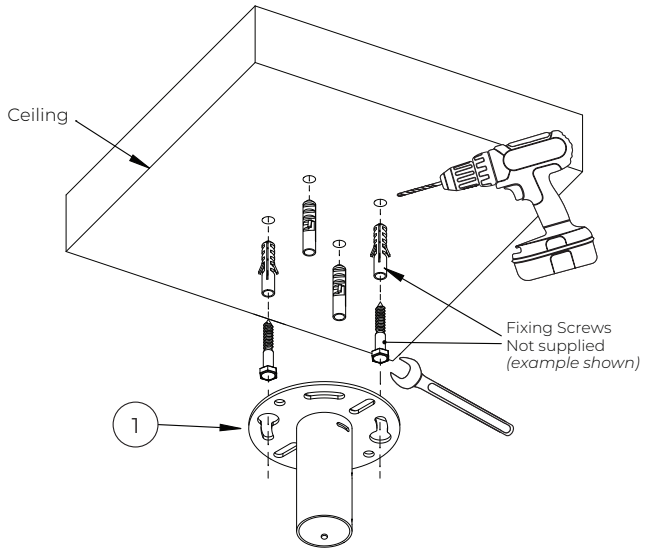

Hazard limitation

When routing cables take advantage of any built in cable management features that the product might provide and ensure that all cables are tidy and secure. Check to see that any moving aspect of the product can do so unhindered by any cabling. Some products have moving parts and the potential to cause injury through the crushing or trapping of fingers or other body parts. Particular attention to the nature of moving parts is required especially when assembling installing and adjusting during set up. Immediately after installation double-check that the work done is safe and secure. Double-check all necessary fixings are present and are of ample tightness. It is recommended that periodic inspections of the product and its fixing points are made as frequently as possible (no more than 6 months apart) to ensure that safety is maintained. If in doubt consult a professional AV installer or other suitably qualified person.

BT5960 Parts List

Please keep this for future reference

Installation Tools Required

Drill
Masonry bit
or Wood bit

Pencil

Spanner

Item	Description	Qty
1	Ceiling Plate	1
2	M8 x 10mm Hex Screw	2
3	M6 x 5mm Hex Grub Screw	6
4	Ø38mm Pole	1
5	Carousel Interface	1
6	M4 x 12mm Screw	4
7	M4 Metal Washer	4
8	M4 Nut	4
9	M6 x 10mm Screw	4
10	M6 Washer	4
11	M6 Nut	4
12	3AF Hex Key	1
13	5AF Hex Key	1

Suitable for loads up to 5kg (11lbs)

Installation Instructions

1. Mount Ceiling Plate to Ceiling

- i. Pre-drill holes for ceiling fixings (not supplied).
- ii. Assemble two fixing screws on opposite sides, leaving a 10mm gap between the screw head and ceiling.
- iii. Hook *item 1* onto the fixing screws and twist into position.