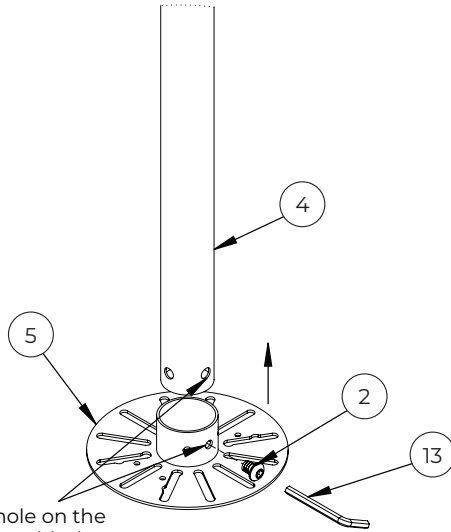

BT5960 Parts List

Please keep this for future reference

Installation Tools Required

Drill
Masonry bit
or Wood bit

Pencil

Spanner

Item	Description	Qty
1	Ceiling Plate	1
2	M8 x 10mm Hex Screw	2
3	M6 x 5mm Hex Grub Screw	6
4	Ø38mm Pole	1
5	Carousel Interface	1
6	M4 x 12mm Screw	4
7	M4 Metal Washer	4
8	M4 Nut	4
9	M6 x 10mm Screw	4
10	M6 Washer	4
11	M6 Nut	4
12	3AF Hex Key	1
13	5AF Hex Key	1

Suitable for loads up to 5kg (11lbs)

Installation Instructions

1. Mount Ceiling Plate to Ceiling

- i. Pre-drill holes for ceiling fixings (not supplied).
- ii. Assemble two fixing screws on opposite sides, leaving a 10mm gap between the screw head and ceiling.
- iii. Hook *item 1* onto the fixing screws and twist into position.

- iv. Add remaining ceiling fixings and tighten all screws.

2. Fix Pole to Ceiling Plate

- i. Insert *item 4* into *item 1* and secure in place with *item 2*.

- ii. Tighten *item 3*, fixing *item 4* to *item 1*.

3. Fix carousel interface to pole

i. Attach *item 5* to *item 4* using *item 2*.

Note: Align the hole on the carousel interface with the hole on the pole.

ii. Tighten *item 3*, securing *item 5* to *item 4*.