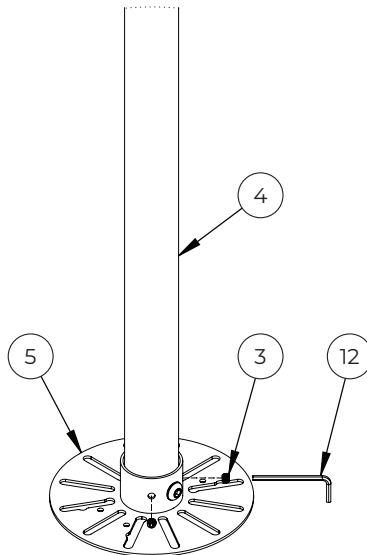

BT5960 Parts List

Please keep this for future reference

Installation Tools Required

Drill
Masonry bit
or Wood bit

Pencil

Spanner

Item	Description	Qty
1	Ceiling Plate	1
2	M8 x 10mm Hex Screw	2
3	M6 x 5mm Hex Grub Screw	6
4	Ø38mm Pole	1
5	Carousel Interface	1
6	M4 x 12mm Screw	4
7	M4 Metal Washer	4
8	M4 Nut	4
9	M6 x 10mm Screw	4
10	M6 Washer	4
11	M6 Nut	4
12	3AF Hex Key	1
13	5AF Hex Key	1

Suitable for loads up to 5kg (11lbs)

Installation Instructions

1. Mount Ceiling Plate to Ceiling

- i. Pre-drill holes for ceiling fixings (not supplied).
- ii. Assemble two fixing screws on opposite sides, leaving a 10mm gap between the screw head and ceiling.
- iii. Hook *item 1* onto the fixing screws and twist into position.

- iv. Add remaining ceiling fixings and tighten all screws.

2. Fix Pole to Ceiling Plate

- i. Insert *item 4* into *item 1* and secure in place with *item 2*.

- ii. Tighten *item 3*, fixing *item 4* to *item 1*.

3. Fix carousel interface to pole

i. Attach *item 5* to *item 4* using *item 2*.

Note: Align the hole on the carousel interface with the hole on the pole.

ii. Tighten *item 3*, securing *item 5* to *item 4*.