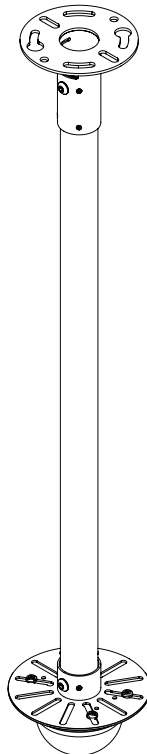

BT5960 Parts List

Please keep this for future reference

Installation Tools Required

Drill
Masonry bit
or Wood bit

Pencil

Spanner

Item	Description	Qty
1	Ceiling Plate	1
2	M8 x 10mm Hex Screw	2
3	M6 x 5mm Hex Grub Screw	6
4	Ø38mm Pole	1
5	Carousel Interface	1
6	M4 x 12mm Screw	4
7	M4 Metal Washer	4
8	M4 Nut	4
9	M6 x 10mm Screw	4
10	M6 Washer	4
11	M6 Nut	4
12	3AF Hex Key	1
13	5AF Hex Key	1

- iv. Add remaining ceiling fixings and tighten all screws.

2. Fix Pole to Ceiling Plate

- i. Insert *item 4* into *item 1* and secure in place with *item 2*.

- ii. Tighten *item 3*, fixing *item 4* to *item 1*.

3. Fix carousel interface to pole

i. Attach *item 5* to *item 4* using *item 2*.

Note: Align the hole on the carousel interface with the hole on the pole.

ii. Tighten *item 3*, securing *item 5* to *item 4*.

4. Attach camera to carousel interface

Fix the camera to *item 5* using *items 6 -11*.

BT5960 Dimensions

Please keep this for future reference

Ceiling Mount

Carousel Interface

These instructions are intended as a guide only and B-Tech accepts no liability for the accuracy of the information contained in this document.