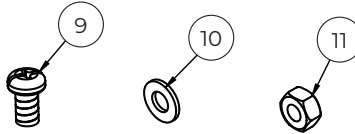

Installation Tools Required

Drill
Masonry bit
or Wood bit

Pencil

Spanner

Item	Description	Qty
1	Ceiling Plate	1
2	M8 x 10mm Hex Screw	2
3	M6 x 5mm Hex Grub Screw	6
4	Ø38mm Pole	1
5	Carousel Interface	1
6	M4 x 12mm Screw	4
7	M4 Metal Washer	4
8	M4 Nut	4
9	M6 x 10mm Screw	4
10	M6 Washer	4
11	M6 Nut	4
12	3AF Hex Key	1
13	5AF Hex Key	1

Suitable for loads up to 5kg (11lbs)