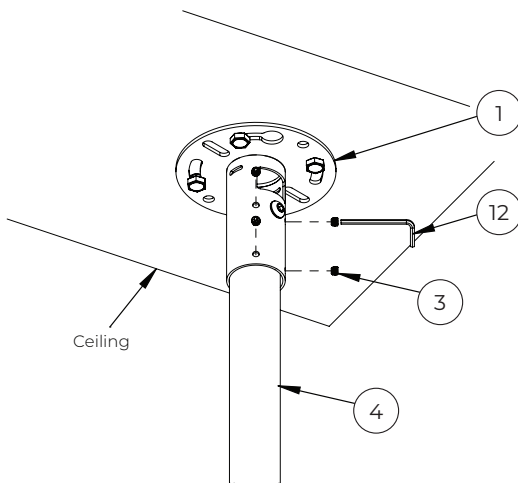

BT5960 Parts List

Please keep this for future reference

Installation Tools Required

Drill
Masonry bit
or Wood bit

Pencil

Spanner

Item	Description	Qty
1	Ceiling Plate	1
2	M8 x 10mm Hex Screw	2
3	M6 x 5mm Hex Grub Screw	6
4	Ø38mm Pole	1
5	Carousel Interface	1
6	M4 x 12mm Screw	4
7	M4 Metal Washer	4
8	M4 Nut	4
9	M6 x 10mm Screw	4
10	M6 Washer	4
11	M6 Nut	4
12	3AF Hex Key	1
13	5AF Hex Key	1

Suitable for loads up to 5kg (11lbs)

Installation Instructions

1. Mount Ceiling Plate to Ceiling

- i. Pre-drill holes for ceiling fixings (not supplied).
- ii. Assemble two fixing screws on opposite sides, leaving a 10mm gap between the screw head and ceiling.
- iii. Hook *item 1* onto the fixing screws and twist into position.

- iv. Add remaining ceiling fixings and tighten all screws.

2. Fix Pole to Ceiling Plate

- i. Insert *item 4* into *item 1* and secure in place with *item 2*.

- ii. Tighten *item 3*, fixing *item 4* to *item 1*.

3. Fix carousel interface to pole

i. Attach *item 5* to *item 4* using *item 2*.

Note: Align the hole on the carousel interface with the hole on the pole.

ii. Tighten *item 3*, securing *item 5* to *item 4*.