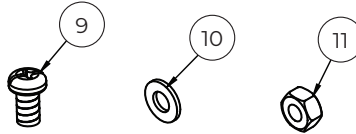

Installation Tools Required

Drill
Masonry bit
or Wood bit

Pencil

Spanner

Item	Description	Qty
1	Ceiling Plate	1
2	M8 x 10mm Hex Screw	2
3	M6 x 5mm Hex Grub Screw	6
4	Ø38mm Pole	1
5	Carousel Interface	1
6	M4 x 12mm Screw	4
7	M4 Metal Washer	4
8	M4 Nut	4
9	M6 x 10mm Screw	4
10	M6 Washer	4
11	M6 Nut	4
12	3AF Hex Key	1
13	5AF Hex Key	1

Suitable for loads up to 5kg (11lbs)