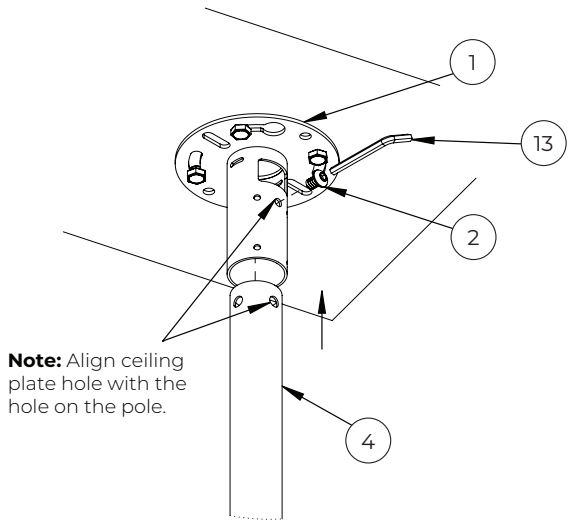

BT5961 Parts List

Please keep this for future reference

Installation Tools Required

Drill
Masonry bit
or Wood bit

Pencil

Spanner

Item	Description	Qty
1	Ceiling Plate	1
2	M8 x 10mm Hex Screw	2
3	M6 x 5mm Hex Grub Screw	6
4	Ø38mm Pole	1
5	Carousel Interface	1
6	M4 x 12mm Screw	4
7	M4 Metal Washer	4
8	M4 Nut	4
9	M6 x 10mm Screw	4
10	M6 Washer	4
11	M6 Nut	4
12	3AF Hex Key	1
13	5AF Hex Key	1

Suitable for loads up to 5kg (11lbs)

Installation Instructions

1. Mount Ceiling Plate to Ceiling

- i. Pre-drill holes for ceiling fixings (not supplied).
- ii. Assemble two fixing screws on opposite sides, leaving a 10mm gap between the screw head and ceiling.
- iii. Hook *item 1* onto the fixing screws and twist into position.

- iv. Add remaining ceiling fixings and tighten all screws.

2. Fix Pole to Ceiling Plate

- i. Insert *item 4* into *item 1* and secure in place with *item 2*.

- ii. Tighten *item 3*, fixing *item 4* to *item 1*.

3. Fix carousel interface to pole

i. Attach *item 5* to *item 4* using *item 2*.

ii. Tighten *item 3*, securing *item 5* to *item 4*.

4. Attach camera to carousel interface

Fix the camera to *item 5* using *items 6 -11*.