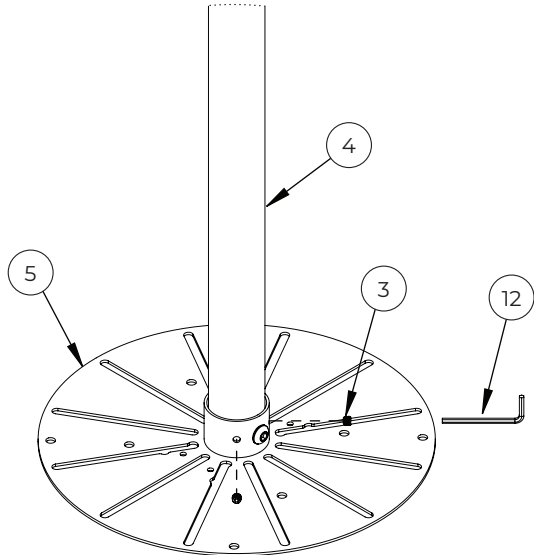

BT5961 Parts List

Please keep this for future reference

Installation Tools Required

Drill
Masonry bit
or Wood bit

Pencil

Spanner

Item	Description	Qty
1	Ceiling Plate	1
2	M8 x 10mm Hex Screw	2
3	M6 x 5mm Hex Grub Screw	6
4	Ø38mm Pole	1
5	Carousel Interface	1
6	M4 x 12mm Screw	4
7	M4 Metal Washer	4
8	M4 Nut	4
9	M6 x 10mm Screw	4
10	M6 Washer	4
11	M6 Nut	4
12	3AF Hex Key	1
13	5AF Hex Key	1

Suitable for loads up to 5kg (11lbs)

Installation Instructions

1. Mount Ceiling Plate to Ceiling

- i. Pre-drill holes for ceiling fixings (not supplied).
- ii. Assemble two fixing screws on opposite sides, leaving a 10mm gap between the screw head and ceiling.
- iii. Hook *item 1* onto the fixing screws and twist into position.

- iv. Add remaining ceiling fixings and tighten all screws.

2. Fix Pole to Ceiling Plate

- i. Insert *item 4* into *item 1* and secure in place with *item 2*.

- ii. Tighten *item 3*, fixing *item 4* to *item 1*.

3. Fix carousel interface to pole

i. Attach *item 5* to *item 4* using *item 2*.

ii. Tighten *item 3*, securing *item 5* to *item 4*.

4. Attach camera to carousel interface

Fix the camera to *item 5* using *items 6 -11*.