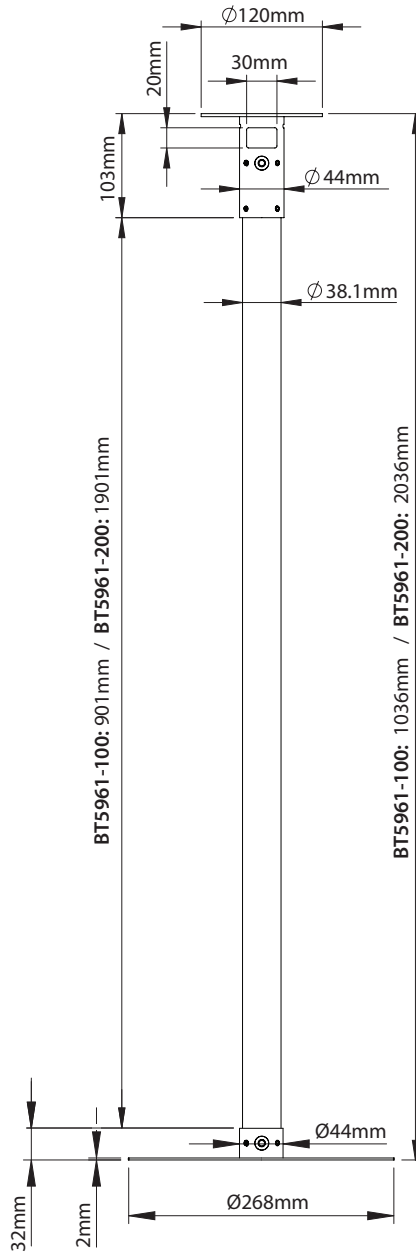

BT5961

CCTV Ceiling Mount

For Extra-Large Dome Security Cameras

Installation Guide

- Mounts large sized dome security cameras from the ceiling
- Max load: 5kg (11lbs)
- Available in two Ø38mm pole lengths:
BT5961-FD100 pole length 1000mm
BT5961-FD200 pole length 2000mm
- Carousel suitable for cameras with fixings from 51mm up to 251.5mm apart
- Integrated cable management

BT5961 Parts List

Please keep this for future reference

Installation Tools Required

Drill
Masonry bit
or Wood bit

Pencil

Spanner

Item	Description	Qty
1	Ceiling Plate	1
2	M8 x 10mm Hex Screw	2
3	M6 x 5mm Hex Grub Screw	6
4	Ø38mm Pole	1
5	Carousel Interface	1
6	M4 x 12mm Screw	4
7	M4 Metal Washer	4
8	M4 Nut	4
9	M6 x 10mm Screw	4
10	M6 Washer	4
11	M6 Nut	4
12	3AF Hex Key	1
13	5AF Hex Key	1

- iv. Add remaining ceiling fixings and tighten all screws.

2. Fix Pole to Ceiling Plate

- i. Insert *item 4* into *item 1* and secure in place with *item 2*.

- ii. Tighten *item 3*, fixing *item 4* to *item 1*.

3. Fix carousel interface to pole

i. Attach *item 5* to *item 4* using *item 2*.

ii. Tighten *item 3*, securing *item 5* to *item 4*.

4. Attach camera to carousel interface

Fix the camera to *item 5* using *items 6 -11*.