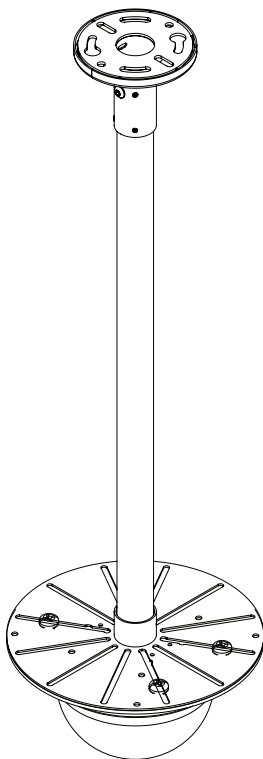

BT5961

CCTV Ceiling Mount

For Extra-Large Dome Security Cameras

Installation Guide

- Mounts large sized dome security cameras from the ceiling
- Max load: 5kg (11lbs)
- Available in two Ø38mm pole lengths:
BT5961-FD100 pole length 1000mm
BT5961-FD200 pole length 2000mm
- Carousel suitable for cameras with fixings from 51mm up to 251.5mm apart
- Integrated cable management

BT5961 Parts List

Please keep this for future reference

Installation Tools Required

Drill
Masonry bit
or Wood bit

Pencil

Spanner

Item	Description	Qty
1	Ceiling Plate	1
2	M8 x 10mm Hex Screw	2
3	M6 x 5mm Hex Grub Screw	6
4	Ø38mm Pole	1
5	Carousel Interface	1
6	M4 x 12mm Screw	4
7	M4 Metal Washer	4
8	M4 Nut	4
9	M6 x 10mm Screw	4
10	M6 Washer	4
11	M6 Nut	4
12	3AF Hex Key	1
13	5AF Hex Key	1

- iv. Add remaining ceiling fixings and tighten all screws.

2. Fix Pole to Ceiling Plate

- i. Insert *item 4* into *item 1* and secure in place with *item 2*.

- ii. Tighten *item 3*, fixing *item 4* to *item 1*.

3. Fix carousel interface to pole

i. Attach *item 5* to *item 4* using *item 2*.

ii. Tighten *item 3*, securing *item 5* to *item 4*.

4. Attach camera to carousel interface

Fix the camera to *item 5* using *items 6 -11*.