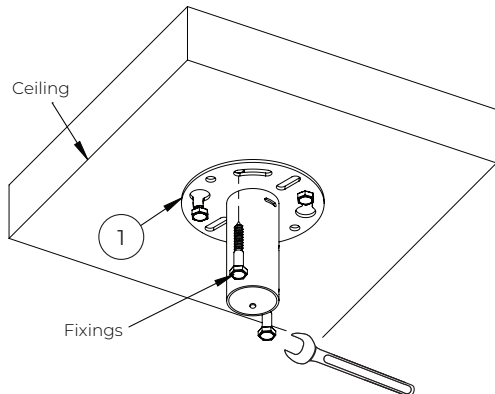

BT5961 Parts List

Please keep this for future reference

Installation Tools Required

Drill
Masonry bit
or Wood bit

Pencil

Spanner

Item	Description	Qty
1	Ceiling Plate	1
2	M8 x 10mm Hex Screw	2
3	M6 x 5mm Hex Grub Screw	6
4	Ø38mm Pole	1
5	Carousel Interface	1
6	M4 x 12mm Screw	4
7	M4 Metal Washer	4
8	M4 Nut	4
9	M6 x 10mm Screw	4
10	M6 Washer	4
11	M6 Nut	4
12	3AF Hex Key	1
13	5AF Hex Key	1

Suitable for loads up to 5kg (11lbs)

Installation Instructions

1. Mount Ceiling Plate to Ceiling

- i. Pre-drill holes for ceiling fixings (not supplied).
- ii. Assemble two fixing screws on opposite sides, leaving a 10mm gap between the screw head and ceiling.
- iii. Hook *item 1* onto the fixing screws and twist into position.

- iv. Add remaining ceiling fixings and tighten all screws.

2. Fix Pole to Ceiling Plate

- i. Insert *item 4* into *item 1* and secure in place with *item 2*.

- ii. Tighten *item 3*, fixing *item 4* to *item 1*.

3. Fix carousel interface to pole

i. Attach *item 5* to *item 4* using *item 2*.

ii. Tighten *item 3*, securing *item 5* to *item 4*.

4. Attach camera to carousel interface

Fix the camera to *item 5* using *items 6 -11*.