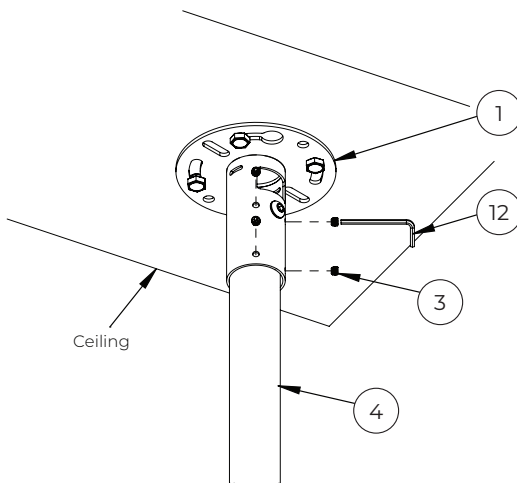

BT5961 Parts List

Please keep this for future reference

Installation Tools Required

Drill
Masonry bit
or Wood bit

Pencil

Spanner

Item	Description	Qty
1	Ceiling Plate	1
2	M8 x 10mm Hex Screw	2
3	M6 x 5mm Hex Grub Screw	6
4	Ø38mm Pole	1
5	Carousel Interface	1
6	M4 x 12mm Screw	4
7	M4 Metal Washer	4
8	M4 Nut	4
9	M6 x 10mm Screw	4
10	M6 Washer	4
11	M6 Nut	4
12	3AF Hex Key	1
13	5AF Hex Key	1

Suitable for loads up to 5kg (11lbs)

Installation Instructions

1. Mount Ceiling Plate to Ceiling

- i. Pre-drill holes for ceiling fixings (not supplied).
- ii. Assemble two fixing screws on opposite sides, leaving a 10mm gap between the screw head and ceiling.
- iii. Hook *item 1* onto the fixing screws and twist into position.

- iv. Add remaining ceiling fixings and tighten all screws.

2. Fix Pole to Ceiling Plate

- i. Insert *item 4* into *item 1* and secure in place with *item 2*.

- ii. Tighten *item 3*, fixing *item 4* to *item 1*.

3. Fix carousel interface to pole

i. Attach *item 5* to *item 4* using *item 2*.

ii. Tighten *item 3*, securing *item 5* to *item 4*.

4. Attach camera to carousel interface

Fix the camera to *item 5* using *items 6 -11*.