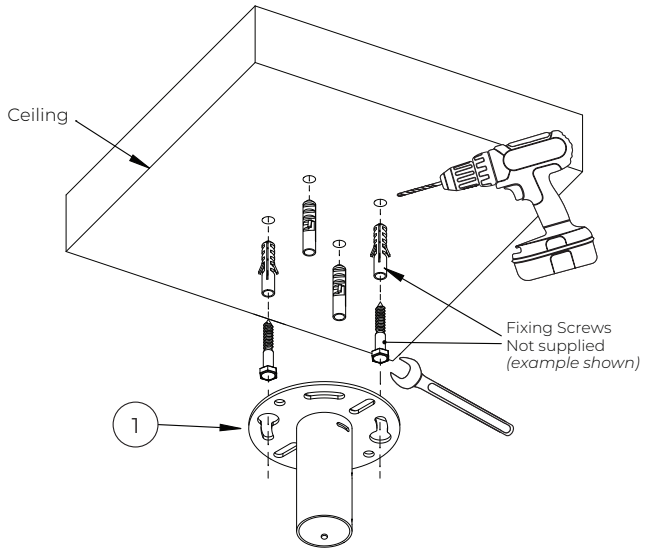

Hazard limitation

When routing cables take advantage of any built in cable management features that the product might provide and ensure that all cables are tidy and secure. Check to see that any moving aspect of the product can do so unhindered by any cabling. Some products have moving parts and the potential to cause injury through the crushing or trapping of fingers or other body parts. Particular attention to the nature of moving parts is required especially when assembling installing and adjusting during set up. Immediately after installation double-check that the work done is safe and secure. Double-check all necessary fixings are present and are of ample tightness. It is recommended that periodic inspections of the product and its fixing points are made as frequently as possible (no more than 6 months apart) to ensure that safety is maintained. If in doubt consult a professional AV installer or other suitably qualified person.

BT5961 Parts List

Please keep this for future reference

Installation Tools Required

Drill
Masonry bit
or Wood bit

Pencil

Spanner

Item	Description	Qty
1	Ceiling Plate	1
2	M8 x 10mm Hex Screw	2
3	M6 x 5mm Hex Grub Screw	6
4	Ø38mm Pole	1
5	Carousel Interface	1
6	M4 x 12mm Screw	4
7	M4 Metal Washer	4
8	M4 Nut	4
9	M6 x 10mm Screw	4
10	M6 Washer	4
11	M6 Nut	4
12	3AF Hex Key	1
13	5AF Hex Key	1

Suitable for loads up to 5kg (11lbs)

Installation Instructions

1. Mount Ceiling Plate to Ceiling

- i. Pre-drill holes for ceiling fixings (not supplied).
- ii. Assemble two fixing screws on opposite sides, leaving a 10mm gap between the screw head and ceiling.
- iii. Hook *item 1* onto the fixing screws and twist into position.