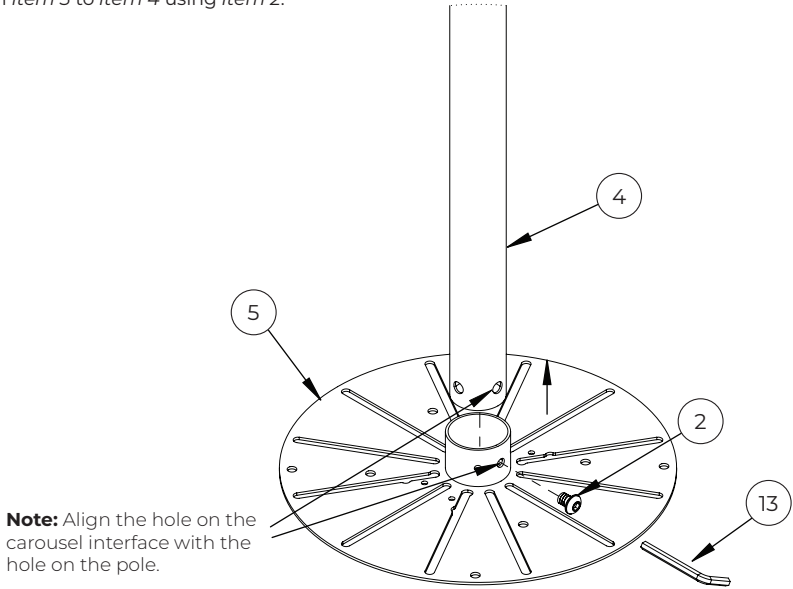

- iv. Add remaining ceiling fixings and tighten all screws.

2. Fix Pole to Ceiling Plate

- i. Insert *item 4* into *item 1* and secure in place with *item 2*.

- ii. Tighten *item 3*, fixing *item 4* to *item 1*.

3. Fix carousel interface to pole

i. Attach *item 5* to *item 4* using *item 2*.

ii. Tighten *item 3*, securing *item 5* to *item 4*.

4. Attach camera to carousel interface

Fix the camera to *item 5* using *items 6 -11*.