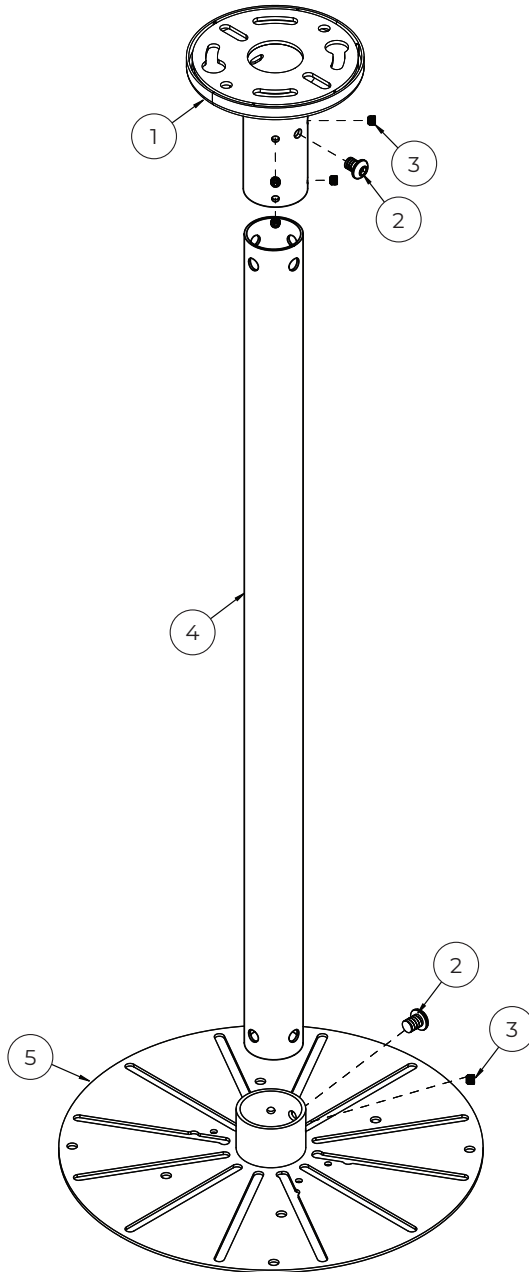

BT5961

CCTV Ceiling Mount

For Extra-Large Dome Security Cameras

Installation Guide

- Mounts large sized dome security cameras from the ceiling
- Max load: 5kg (11lbs)
- Available in two Ø38mm pole lengths:
BT5961-FD100 pole length 1000mm
BT5961-FD200 pole length 2000mm
- Carousel suitable for cameras with fixings from 51mm up to 251.5mm apart
- Integrated cable management

Hazard limitation

When routing cables take advantage of any built in cable management features that the product might provide and ensure that all cables are tidy and secure. Check to see that any moving aspect of the product can do so unhindered by any cabling. Some products have moving parts and the potential to cause injury through the crushing or trapping of fingers or other body parts. Particular attention to the nature of moving parts is required especially when assembling installing and adjusting during set up. Immediately after installation double-check that the work done is safe and secure. Double-check all necessary fixings are present and are of ample tightness. It is recommended that periodic inspections of the product and its fixing points are made as frequently as possible (no more than 6 months apart) to ensure that safety is maintained. If in doubt consult a professional AV installer or other suitably qualified person.

BT5961 Parts List

Please keep this for future reference

Installation Tools Required

Drill
Masonry bit
or Wood bit

Pencil

Spanner

Item	Description	Qty
1	Ceiling Plate	1
2	M8 x 10mm Hex Screw	2
3	M6 x 5mm Hex Grub Screw	6
4	Ø38mm Pole	1
5	Carousel Interface	1
6	M4 x 12mm Screw	4
7	M4 Metal Washer	4
8	M4 Nut	4
9	M6 x 10mm Screw	4
10	M6 Washer	4
11	M6 Nut	4
12	3AF Hex Key	1
13	5AF Hex Key	1