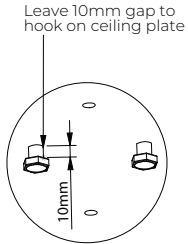

Installation Instructions

1. Mount Ceiling Plate to Ceiling

- i. Pre-drill holes for ceiling fixings (not supplied).
- ii. Assemble two fixing screws on opposite sides, leaving a 10mm gap between the screw head and ceiling.
- iii. Hook *item 1* onto the fixing screws and twist into position.