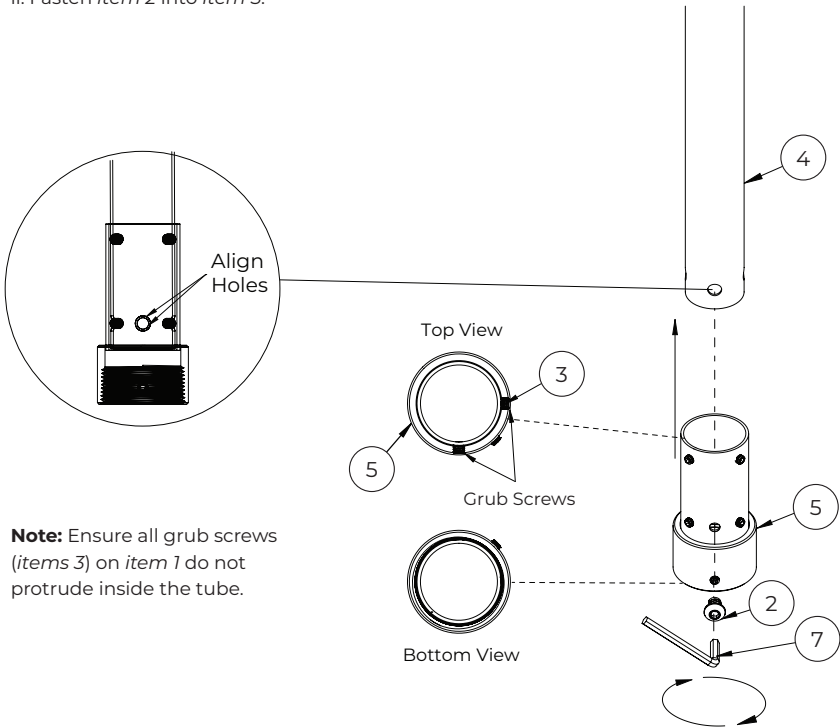

Suitable for loads up to 70kg (154lbs)

Installation Instructions

1. Mount Ceiling Plate To Ceiling

- i. Pre-drill holes for ceiling fixings (*not supplied*).
- ii. Assemble two fixing screws on opposite sides, leaving a 10mm gap between the screw head and ceiling.
- iii. Hook *item 1* onto the fixing screws and twist into position.

- iv. Add remaining ceiling fixings and tighten all screws.

2. Fix Pole To Ceiling Plate

- i. Insert *item 4* into *item 1* and secure in place with *item 2*.

- ii. Tighten *item 3*, fixing *item 4* to *item 1*.

3. Connect Adaptor To Pole

- i. Attach *item 5* to *item 4*, aligning the fixing holes on the pole and the adaptor.

Note: Ensure the pole goes into the non-threaded end of the adaptor.

- ii. Fasten *item 2* into *item 5*.

Note: Ensure all grub screws (*items 3*) on *item 1* do not protrude inside the tube.

- iii. Tighten the top 4 grub screws (*item 3*), securing the adaptor to the pole.

Note: Do not tighten the bottom grub screw.