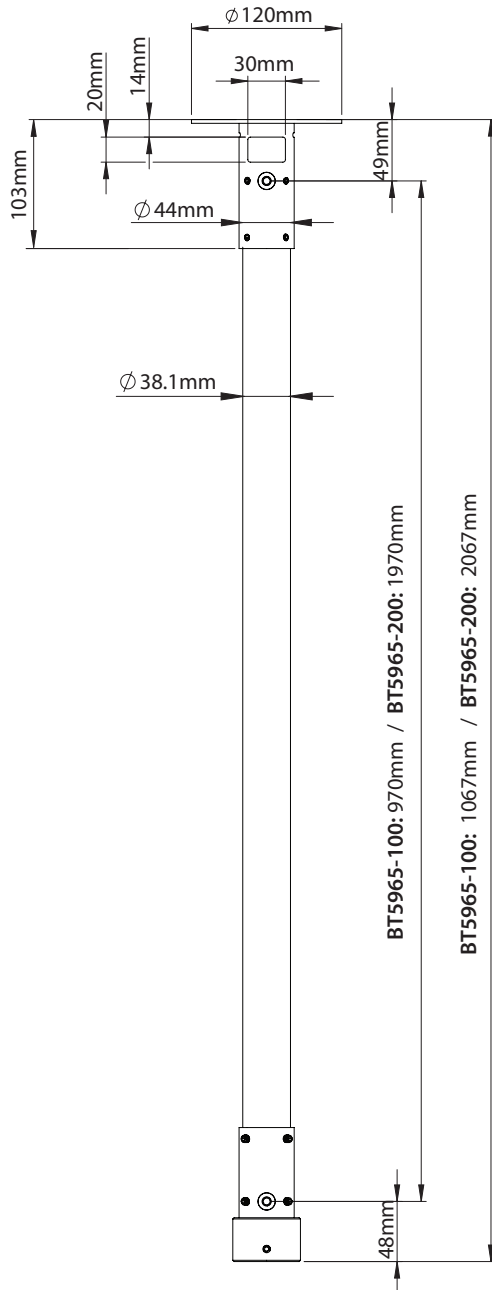

BT5965 Parts List

Please keep this for future reference

Installation Tools Required

Item	Description	Qty
1	Ceiling Plate	1
2	M8 x 10mm Hex Screw	2
3	M6 x 5mm Hex Crub Screw	9
4	Ø38mm Pole	1
5	NPT Adaptor	1
6	3AF Hex Key	1
7	5AF Hex Key	1

3. Connect Adaptor To Pole

- i. Attach *item 5* to *item 4*, aligning the fixing holes on the pole and the adaptor.

Note: Ensure the pole goes into the non-threaded end of the adaptor.

- ii. Fasten *item 2* into *item 5*.

Note: Ensure all grub screws (*items 3*) on *item 1* do not protrude inside the tube.

- iii. Tighten the top 4 grub screws (*item 3*), securing the adaptor to the pole.

Note: Do not tighten the bottom grub screw.

Typical Installation

BT5965 Dimensions

Please keep this for future reference

Ceiling Mount

NPT Adaptor

These instructions are intended as a guide only and B-Tech accepts no liability for the accuracy of the information contained in this document.