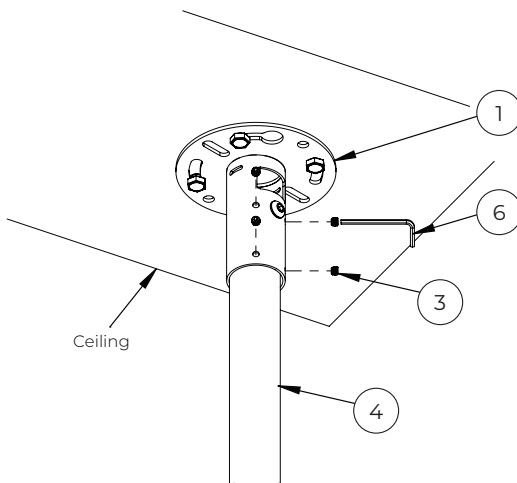

Suitable for loads up to 70kg (154lbs)

Installation Instructions

1. Mount Ceiling Plate To Ceiling

- i. Pre-drill holes for ceiling fixings (*not supplied*).
- ii. Assemble two fixing screws on opposite sides, leaving a 10mm gap between the screw head and ceiling.
- iii. Hook *item 1* onto the fixing screws and twist into position.

- iv. Add remaining ceiling fixings and tighten all screws.

2. Fix Pole To Ceiling Plate

- i. Insert *item 4* into *item 1* and secure in place with *item 2*.

- ii. Tighten *item 3*, fixing *item 4* to *item 1*.

3. Connect Adaptor To Pole

- i. Attach *item 5* to *item 4*, aligning the fixing holes on the pole and the adaptor.

Note: Ensure the pole goes into the non-threaded end of the adaptor.

- ii. Fasten *item 2* into *item 5*.

Note: Ensure all grub screws (*items 3*) on *item 1* do not protrude inside the tube.

- iii. Tighten the top 4 grub screws (*item 3*), securing the adaptor to the pole.

Note: Do not tighten the bottom grub screw.