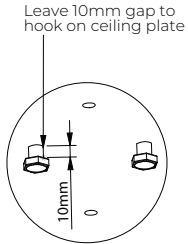

Installation Instructions

1. Mount Ceiling Plate To Ceiling

- i. Pre-drill holes for ceiling fixings (*not supplied*).
- ii. Assemble two fixing screws on opposite sides, leaving a 10mm gap between the screw head and ceiling.
- iii. Hook *item 1* onto the fixing screws and twist into position.