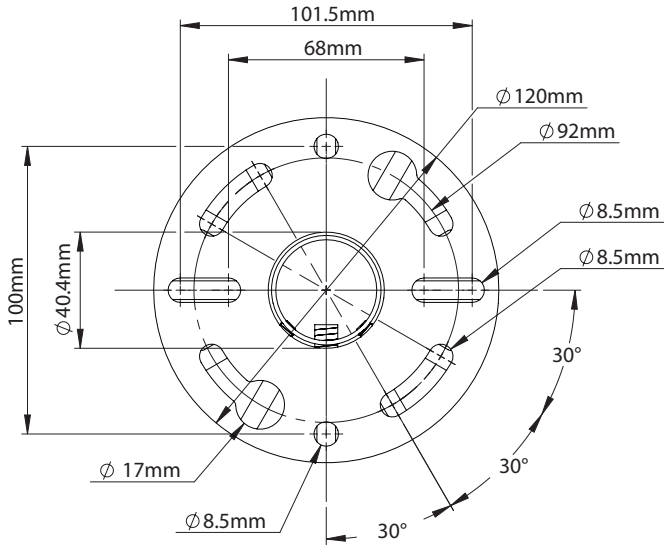

BT5965 Dimensions

Please keep this for future reference

Ceiling Mount