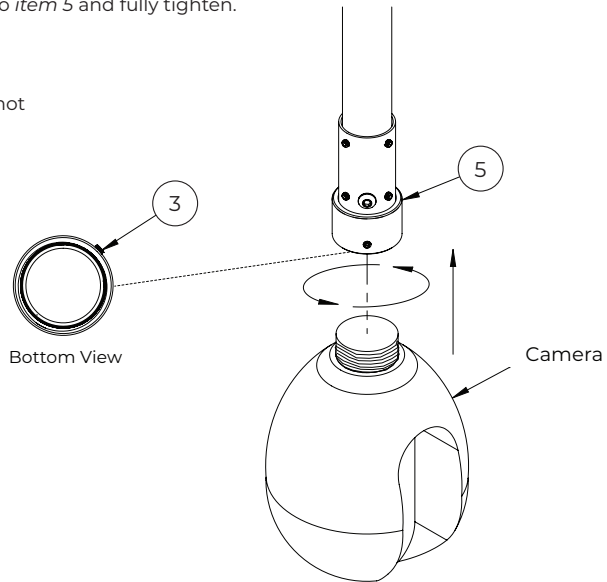

3. Connect Adaptor To Pole

- i. Attach *item 5* to *item 4*, aligning the fixing holes on the pole and the adaptor.

Note: Ensure the pole goes into the non-threaded end of the adaptor.

- ii. Fasten *item 2* into *item 5*.

Note: Ensure all grub screws (*items 3*) on *item 1* do not protrude inside the tube.

- iii. Tighten the top 4 grub screws (*item 3*), securing the adaptor to the pole.

Note: Do not tighten the bottom grub screw.

4. Mount Camera To Adaptor

- i. Fix the camera onto *item 5* and fully tighten.

Note: Ensure *item 3* does not exceed the inner thread

- ii. Tighten *item 3* on the bottom of *item 5*, securing the camera to the adaptor.