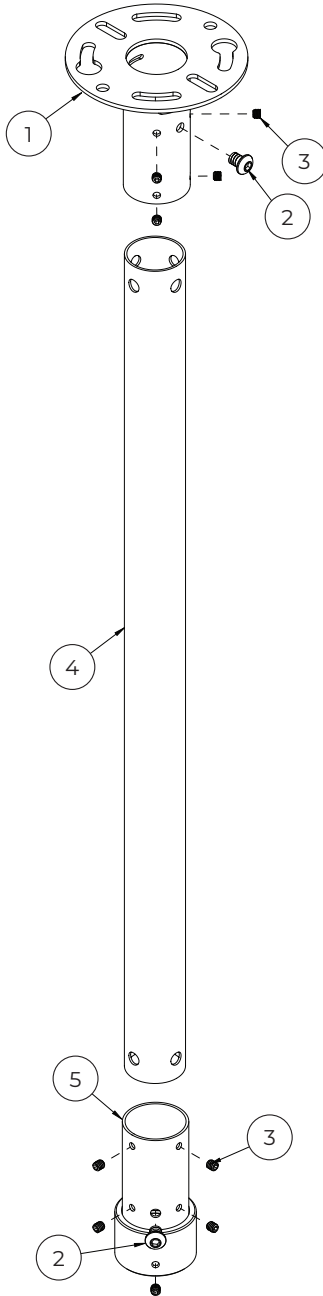

Hazard limitation

When routing cables take advantage of any built in cable management features that the product might provide and ensure that all cables are tidy and secure. Check to see that any moving aspect of the product can do so unhindered by any cabling. Some products have moving parts and the potential to cause injury through the crushing or trapping of fingers or other body parts. Particular attention to the nature of moving parts is required especially when assembling installing and adjusting during set up. Immediately after installation double-check that the work done is safe and secure. Double-check all necessary fixings are present and are of ample tightness. It is recommended that periodic inspections of the product and its fixing points are made as frequently as possible (no more than 6 months apart) to ensure that safety is maintained. If in doubt consult a professional AV installer or other suitably qualified person.

BT5965 Parts List

Please keep this for future reference

Installation Tools Required

Item	Description	Qty
1	Ceiling Plate	1
2	M8 x 10mm Hex Screw	2
3	M6 x 5mm Hex Crub Screw	9
4	Ø38mm Pole	1
5	NPT Adaptor	1
6	3AF Hex Key	1
7	5AF Hex Key	1

3. Connect Adaptor To Pole

- i. Attach *item 5* to *item 4*, aligning the fixing holes on the pole and the adaptor.

Note: Ensure the pole goes into the non-threaded end of the adaptor.

- ii. Fasten *item 2* into *item 5*.

Note: Ensure all grub screws (*items 3*) on *item 1* do not protrude inside the tube.

- iii. Tighten the top 4 grub screws (*item 3*), securing the adaptor to the pole.

Note: Do not tighten the bottom grub screw.