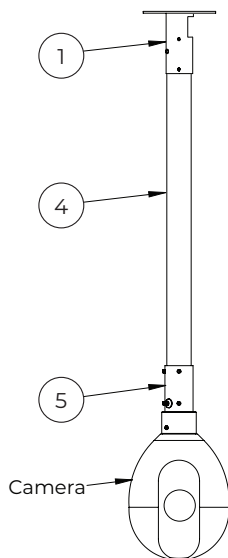

Typical Installation