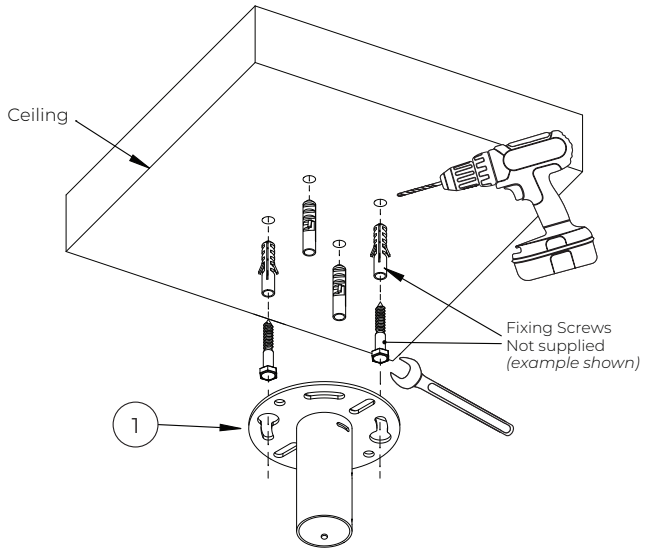

BT5965 Parts List

Please keep this for future reference

Installation Tools Required

Item	Description	Qty
1	Ceiling Plate	1
2	M8 x 10mm Hex Screw	2
3	M6 x 5mm Hex Crub Screw	9
4	Ø38mm Pole	1
5	NPT Adaptor	1
6	3AF Hex Key	1
7	5AF Hex Key	1

Suitable for loads up to 70kg (154lbs)

Installation Instructions

1. Mount Ceiling Plate To Ceiling

- i. Pre-drill holes for ceiling fixings (*not supplied*).
- ii. Assemble two fixing screws on opposite sides, leaving a 10mm gap between the screw head and ceiling.
- iii. Hook *item 1* onto the fixing screws and twist into position.

- iv. Add remaining ceiling fixings and tighten all screws.

2. Fix Pole To Ceiling Plate

- i. Insert *item 4* into *item 1* and secure in place with *item 2*.

- ii. Tighten *item 3*, fixing *item 4* to *item 1*.