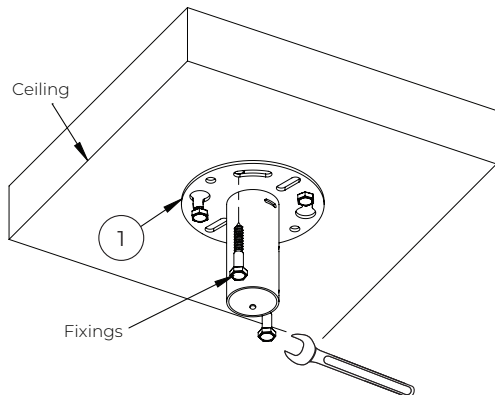

BT5965 Parts List

Please keep this for future reference

Installation Tools Required

Item	Description	Qty
1	Ceiling Plate	1
2	M8 x 10mm Hex Screw	2
3	M6 x 5mm Hex Crub Screw	9
4	Ø38mm Pole	1
5	NPT Adaptor	1
6	3AF Hex Key	1
7	5AF Hex Key	1

Suitable for loads up to 70kg (154lbs)

Installation Instructions

1. Mount Ceiling Plate To Ceiling

- i. Pre-drill holes for ceiling fixings (*not supplied*).
- ii. Assemble two fixing screws on opposite sides, leaving a 10mm gap between the screw head and ceiling.
- iii. Hook *item 1* onto the fixing screws and twist into position.

- iv. Add remaining ceiling fixings and tighten all screws.

2. Fix Pole To Ceiling Plate

- i. Insert *item 4* into *item 1* and secure in place with *item 2*.

- ii. Tighten *item 3*, fixing *item 4* to *item 1*.

3. Connect Adaptor To Pole

- i. Attach *item 5* to *item 4*, aligning the fixing holes on the pole and the adaptor.

Note: Ensure the pole goes into the non-threaded end of the adaptor.

- ii. Fasten *item 2* into *item 5*.