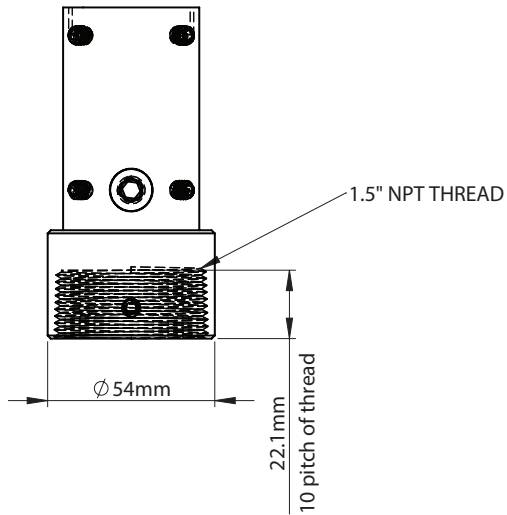

Note: Ensure all grub screws (*items 3*) on *item 1* do not protrude inside the tube.

- iii. Tighten the top 4 grub screws (*item 3*), securing the adaptor to the pole.

Note: Do not tighten the bottom grub screw.

4. Mount Camera To Adaptor

- i. Fix the camera onto *item 5* and fully tighten.

Note: Ensure *item 3* does not exceed the inner thread

- ii. Tighten *item 3* on the bottom of *item 5*, securing the camera to the adaptor.

Typical Installation

BT5965 Dimensions

Please keep this for future reference

Ceiling Mount

NPT Adaptor

These instructions are intended as a guide only and B-Tech accepts no liability for the accuracy of the information contained in this document.