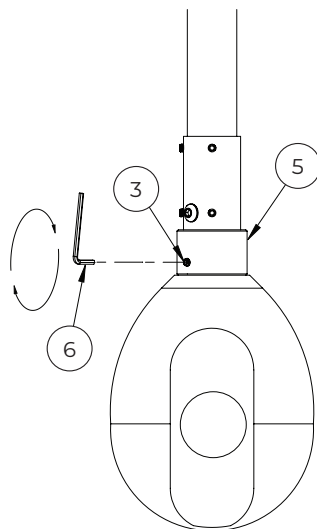

3. Connect Adaptor To Pole

- i. Attach *item 5* to *item 4*, aligning the fixing holes on the pole and the adaptor.

Note: Ensure the pole goes into the non-threaded end of the adaptor.

- ii. Fasten *item 2* into *item 5*.

Note: Ensure all grub screws (*items 3*) on *item 1* do not protrude inside the tube.

- iii. Tighten the top 4 grub screws (*item 3*), securing the adaptor to the pole.

Note: Do not tighten the bottom grub screw.

4. Mount Camera To Adaptor

- i. Fix the camera onto *item 5* and fully tighten.

Note: Ensure *item 3* does not exceed the inner thread

- ii. Tighten *item 3* on the bottom of *item 5*, securing the camera to the adaptor.

Typical Installation

BT5965 Dimensions

Please keep this for future reference

Ceiling Mount

NPT Adaptor

These instructions are intended as a guide only and B-Tech accepts no liability for the accuracy of the information contained in this document.