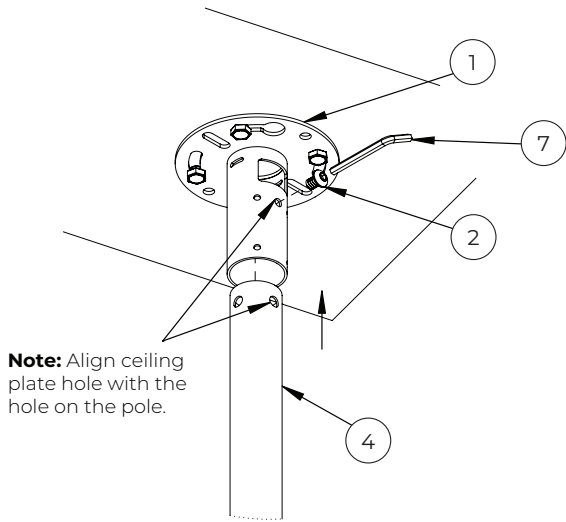

BT5965 Parts List

Please keep this for future reference

Installation Tools Required

Item	Description	Qty
1	Ceiling Plate	1
2	M8 x 10mm Hex Screw	2
3	M6 x 5mm Hex Crub Screw	9
4	Ø38mm Pole	1
5	NPT Adaptor	1
6	3AF Hex Key	1
7	5AF Hex Key	1

Suitable for loads up to 70kg (154lbs)

Installation Instructions

1. Mount Ceiling Plate To Ceiling

- i. Pre-drill holes for ceiling fixings (*not supplied*).
- ii. Assemble two fixing screws on opposite sides, leaving a 10mm gap between the screw head and ceiling.
- iii. Hook *item 1* onto the fixing screws and twist into position.

- iv. Add remaining ceiling fixings and tighten all screws.

2. Fix Pole To Ceiling Plate

- i. Insert *item 4* into *item 1* and secure in place with *item 2*.

- ii. Tighten *item 3*, fixing *item 4* to *item 1*.

3. Connect Adaptor To Pole

- i. Attach *item 5* to *item 4*, aligning the fixing holes on the pole and the adaptor.

Note: Ensure the pole goes into the non-threaded end of the adaptor.

- ii. Fasten *item 2* into *item 5*.