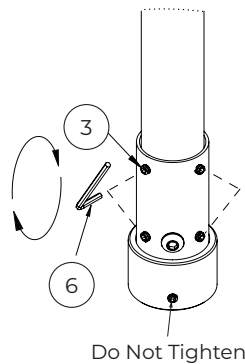

- iv. Add remaining ceiling fixings and tighten all screws.

2. Fix Pole To Ceiling Plate

- i. Insert *item 4* into *item 1* and secure in place with *item 2*.

- ii. Tighten *item 3*, fixing *item 4* to *item 1*.

3. Connect Adaptor To Pole

- i. Attach *item 5* to *item 4*, aligning the fixing holes on the pole and the adaptor.

Note: Ensure the pole goes into the non-threaded end of the adaptor.

- ii. Fasten *item 2* into *item 5*.

Note: Ensure all grub screws (*items 3*) on *item 1* do not protrude inside the tube.

- iii. Tighten the top 4 grub screws (*item 3*), securing the adaptor to the pole.

Note: Do not tighten the bottom grub screw.

4. Mount Camera To Adaptor

- i. Fix the camera onto *item 5* and fully tighten.

Note: Ensure *item 3* does not exceed the inner thread

- ii. Tighten *item 3* on the bottom of *item 5*, securing the camera to the adaptor.