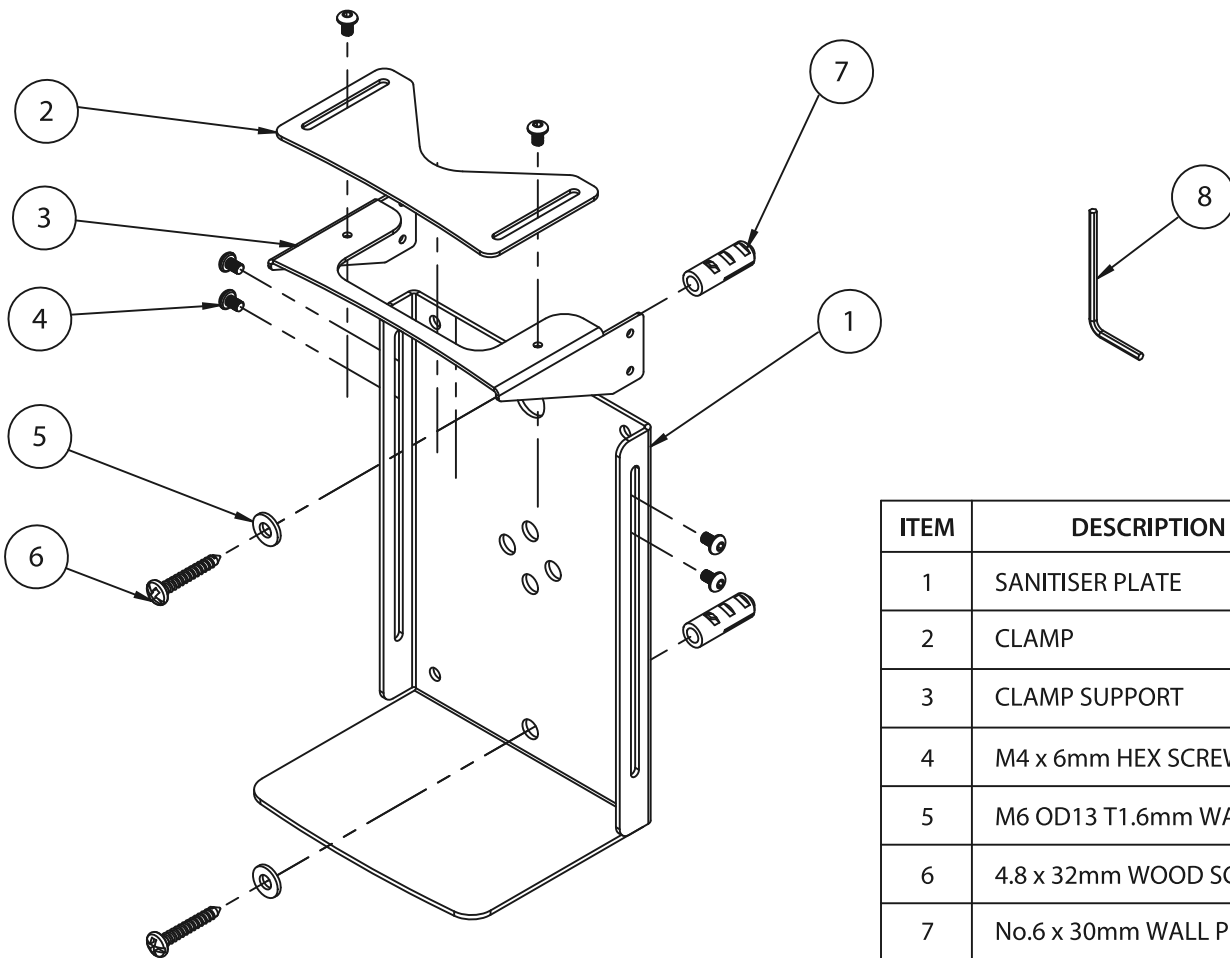

BT7400

WALL MOUNTED CRADLE FOR BOTTLED SANITISER

PARTS LIST

ITEM	DESCRIPTION	QTY
1	SANITISER PLATE	1
2	CLAMP	1
3	CLAMP SUPPORT	1
4	M4 x 6mm HEX SCREW	6
5	M6 OD13 T1.6mm WASHER	2
6	4.8 x 32mm WOOD SCREW	2
7	No.6 x 30mm WALL PLUG	2
8	2.5AF HEX KEY	1