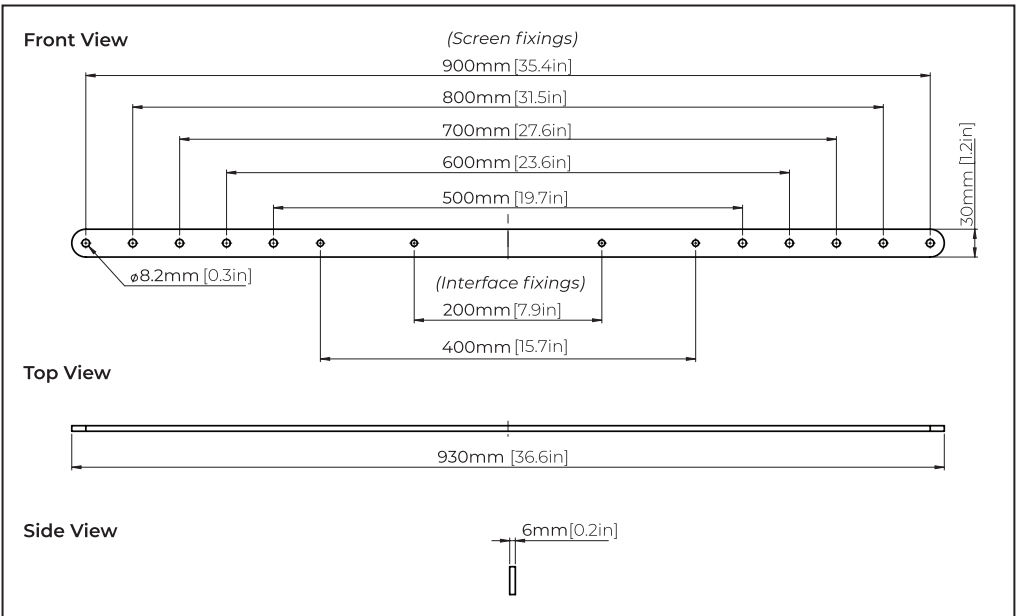

XL Interface Adaptor Arms

For VESA® 500 / 600 / 700 / 800 / 900

Dimensions

Do not attempt to install this product until all instructions and warnings have been read and properly understood.

Please keep these instructions for future reference.

Please check carefully to make sure there are no missing or defective parts - defective parts must never be used.

B-Tech AV Mounts, its distributors and dealers are not liable or responsible for damage or injury caused by improper installation, improper use or failure to observe these safety instructions. In such cases, all guarantees will expire.

Max load is dependent on the mount to which the BT6665 is attached to.

Contact: info@btechavmounts.com

©2024 B-Tech AV Mounts Corporation Ltd. All rights reserved.

B-Tech AV Mounts is a division of B-Tech AV Mounts Corporation Ltd.

B-Tech AV Mounts and the B-Tech logo are registered trademarks.

All B-Tech images and symbols are exclusive property of B-Tech AV Mounts Corporation Ltd.

All other brands and product names are trademarks of their respective owners.

Manufactured by:

B-Tech International Design & Manufacturing Ltd
Unit 26, 22/F Metro Centre II, 21 Lam Ling St, Kowloon Bay, Kowloon, Hong Kong

AMA-BT7565-V3-0324-44 Made in the P.R.C.