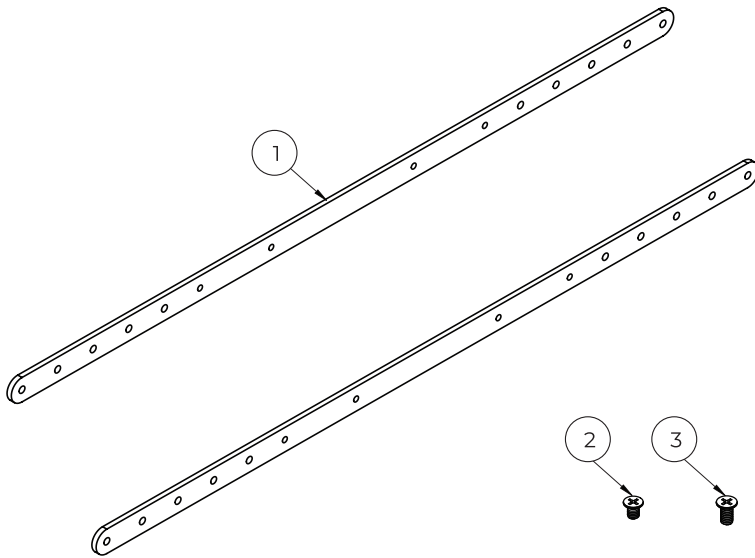

XL Interface Adaptor Arms

For VESA[®] 500 / 600 / 700 / 800 / 900

Parts List

Item	Description	Qty
1	900mm Adaptor Arm	2
2	M8 x 12mm Screw	4
2	M8 x 16mm Screw	4

- Attaches to a VESA 400 mount, increasing fixings to 500, 600, 700, 800 or 900mm

XL Interface Adaptor Arms

For VESA[®] 500 / 600 / 700 / 800 / 900

Dimensions

Do not attempt to install this product until all instructions and warnings have been read and properly understood.

Please keep these instructions for future reference.