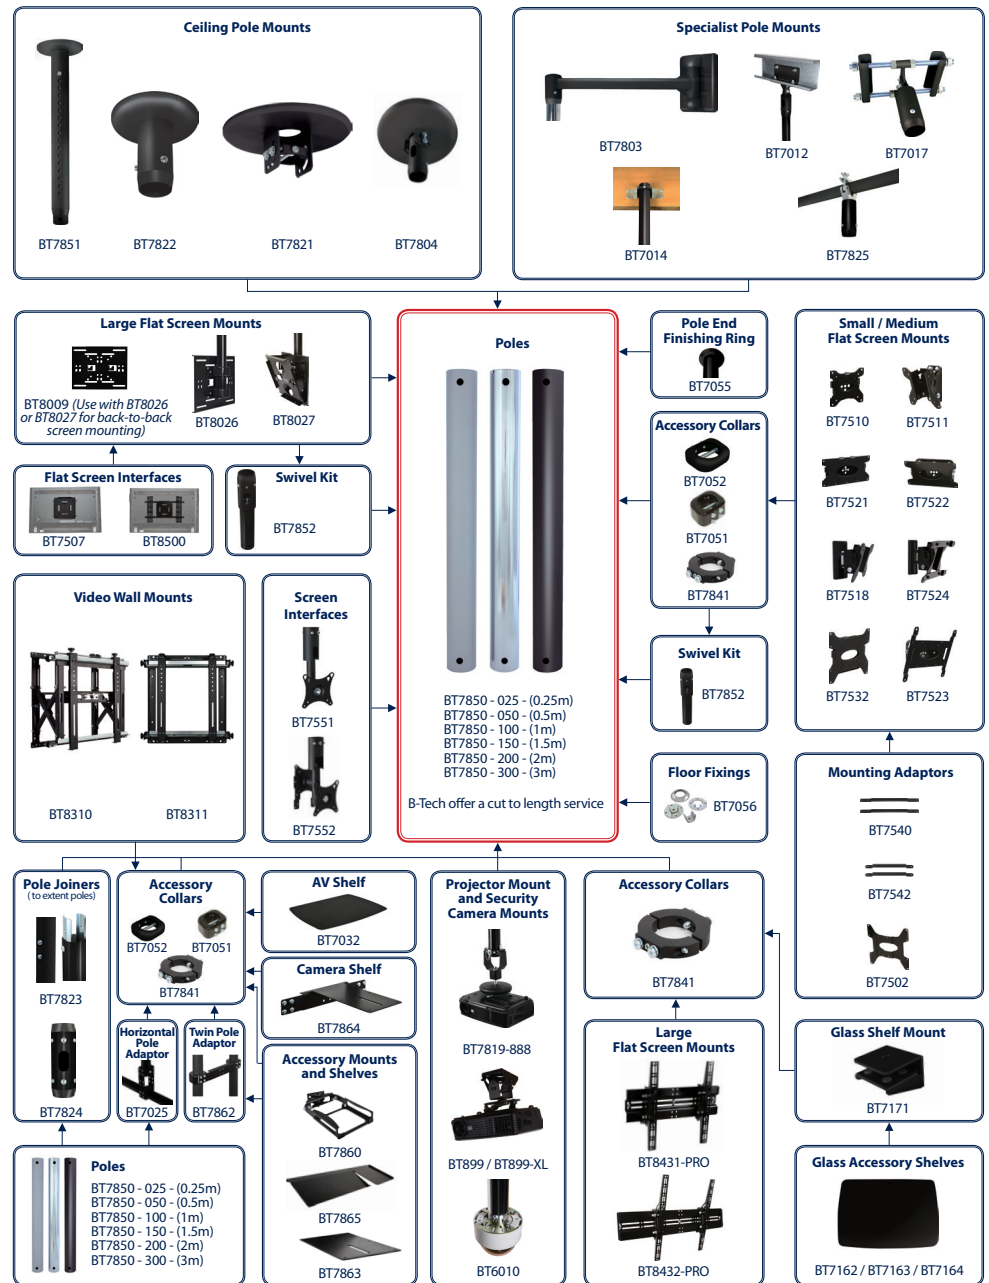

System 2 Mounting Chart

Ventry Mounting Chart

	SMALL	MEDIUM	LARGE	X-LARGE
FIXED	BTV110 - Max Screen Size: 23" (58cm) - Max Load: 20kg (44lbs) - Fits VESA patterns: 75x75, 100x100	BTV500 - Max Screen Size: 42" (107cm) - Max Load: 40kg (88lbs) - Locking Bar - Fits VESA patterns: up to 200x200 - Fits universal patterns: up to 225x200mm	BTV510 - Max Screen Size: 55" (140cm) - Max Load: 50kg (110lbs) - Locking Bar - Fits VESA patterns: up to 400x400 - Fits universal patterns: up to 425x400mm	BTV520 - Max Screen Size: 65" (165cm) - Max Load: 70kg (154lbs) - Locking Bar - Fits VESA patterns: up to 800x500 - Fits universal patterns: up to 825x500mm
TILT	BTV111 - Max Screen Size: 23" (58cm) - Max Load: 20kg (44lbs) - Features Tilt: +15° / -5° - Fits VESA patterns: 75x75, 100x100	BTV501 - Max Screen Size: 42" (107cm) - Max Load: 40kg (88lbs) - Features Tilt: +15° - Locking Bar - Fits VESA patterns: up to 200x200 - Fits universal patterns: up to 225x200mm	BTV511 - Max Screen Size: 55" (140cm) - Max Load: 50kg (110lbs) - Features Tilt: +15° - Locking Bar - Fits VESA patterns: up to 400x400 - Fits universal patterns: up to 430x400mm	BTV521 - Max Screen Size: 65" (165cm) - Max Load: 70kg (154lbs) - Features Tilt: +15° - Locking Bar - Fits VESA patterns: up to 800x500 - Fits universal patterns: up to 825x500mm
TILT AND SWIVEL	BTV112 - Max Screen Size: 23" (58cm) - Max Load: 15kg (33lbs) - Features Tilt: +/-15° - Features Swivel: 180° - Fits VESA patterns: 75x75, 100x100	BTV502 - Max Screen Size: 42" (107cm) - Max Load: 25kg (55lbs) - Features Tilt: +/-15° - Features Swivel: 180° - Fits VESA patterns: 75x75 to 200x200	HDMI Cable 3 lengths available: BTV815 - 1.5m, BTV816 - 3m, BTV817 - 5m	
SINGLE ARM	BTV113 - Max Screen Size: 23" (58cm) - Max Load: 15kg (33lbs) - Features Tilt: +/-15° - Features Swivel: 180° - Fits VESA patterns: 75x75, 100x100	BTV503 - Max Screen Size: 42" (107cm) - Max Load: 25kg (55lbs) - Features Tilt: +/-15° - Features Swivel: 180° - Fits VESA patterns: 75x75 to 200x200	Care and Cleaning BTV847 Blu-ray / DVD Laser Lens Cleaner	
DOUBLE ARM	BTV114 - Max Screen Size: 23" (58cm) - Max Load: 15kg (33lbs) - Features Tilt: +/-15° - Features Swivel: 180° - Fits VESA patterns: 75x75, 100x100	BTV504 - Max Screen Size: 42" (107cm) - Max Load: 25kg (55lbs) - Features Tilt: +/-15° - Features Swivel: 180° - Fits VESA patterns: 75x75 to 200x200	BTV514 - Max Screen Size: 55" (140cm) - Max Load: 25kg (55lbs) - Features Tilt: +/-10° - Features Swivel: 180° - Fits VESA patterns: 75x75 to 600x400	BTV920 - Adjustable Width: 100-560mm - Max Load: 10kg (22lbs)
	AV ACCESSORIES 		AV FURNITURE - Max Load: 60kg (132lbs) - Dimensions: BTF101: 600 x 400 x 508mm, BTF102: 800 x 400 x 508mm, BTF103: 1050 x 400 x 508mm	

Flat Screen Ceiling Mounts