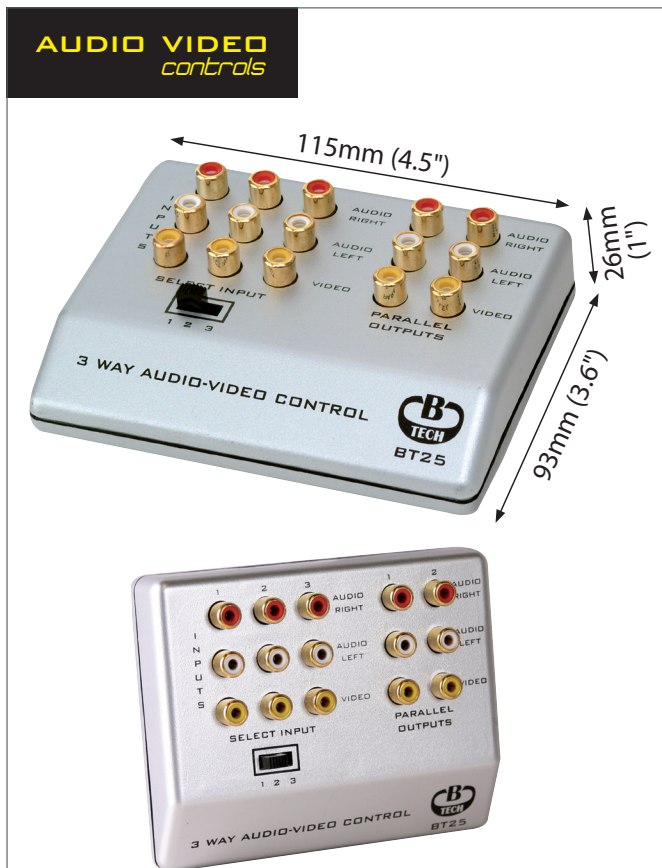

3-Way Audio Video Input Control with Parallel Outputs

For more information please visit www.btechavmounts.com/BT25

BT25

Gold plated Phono connectors for strong connection and minimum loss

BT25

3-Way Audio Video Input Control with Parallel Outputs

Designed to connect up to 3 audio video devices such as DVDs, VCRs and Satellite Receivers to 2 outputs such as TVs and Hi-Fi Systems

- Ideal for use with VCRs, DVD players, Camcorders, Satellite Receivers, Games Consoles, CD players and MP3 players
- Parallel output sockets for a second TV/VCR or sound output to Hi-Fi system
- Gold plated Phono connectors
- Easy to use input selector
- Available in Silver