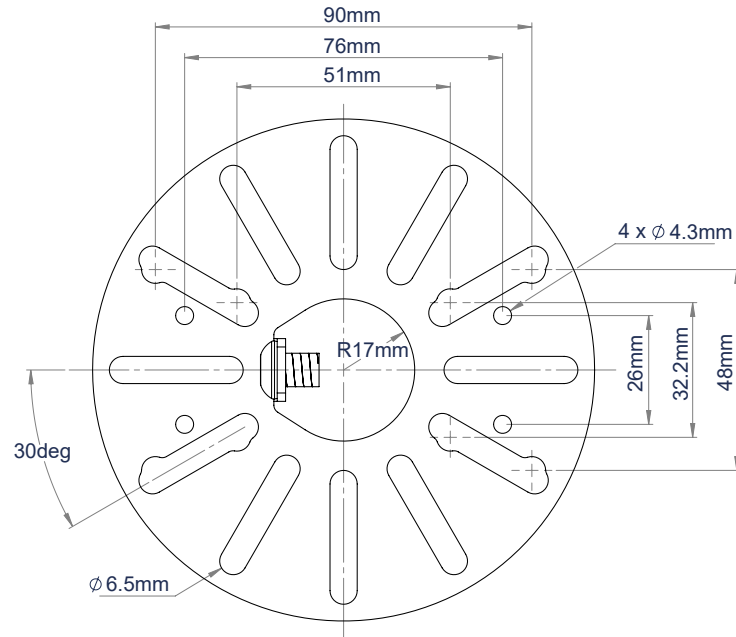

BT5909

TOP VIEW