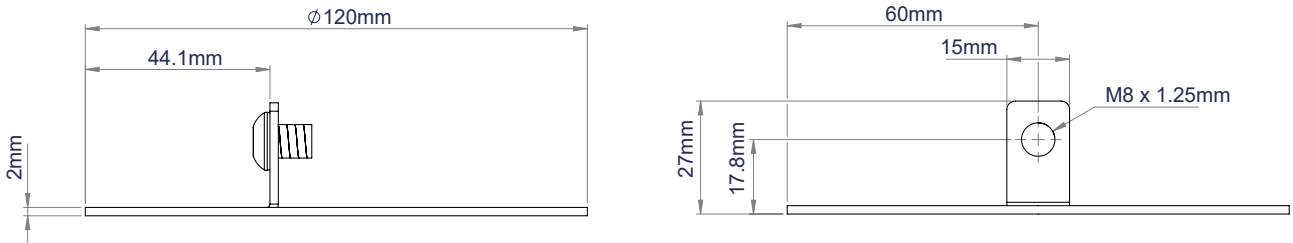

SIDE VIEW

ORDERING INFORMATION

COLOR	ORDER REF	BARCODE
White	BT5909/W	5019318305948

RELATED PRODUCTS

PRODUCT CODE	NAME	DESCRIPTION
BT5935	1.5" Diameter Poles	Available in 1 metre or 2 metre lengths
BT5910	Dome Security Camera Mount	Carousel mount for small / medium dome CCTV cameras
BT5920	Fixed Ceiling Mount	Mounts BT5935 ø1.5" poles to the ceiling
BT5960-FD100	CCTV Ceiling Mount for Dome Surveillance Cameras	Off-the-shelf kit

SS-V2-BT5909-220725