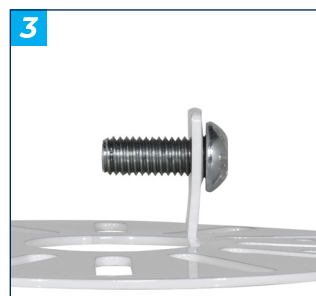

BT5909

DOME SECURITY CAMERA MOUNT FOR Ø1.5" POLES

The BT5909 is a CCTV dome camera mount from B-Tech's System V Range; a collection of components designed for the installation of CCTV and other ceiling mounted equipment. Designed for use with BT5935 Ø1.5" poles, the mount can support small sized dome camera up to 11lbs and when used with other parts from the System V Range, allows professionals to customize their ceiling mounted security solutions to their specific requirement.

SPECIFICATIONS

Max load	11lbs
Camera fixing dimensions	2" - 3.5"
Camera plate diameter	4.7"
Color	White

FEATURES

- 1 Attaches directly to BT5935 Ø1.5" poles
 - 2 Multiple mounting points for small domed CCTV security cameras
 - 3 Safety bolt ensures poles and camera mount are securely joined
 - 4 Complete off-the-shelf kits also available (image shows BT5960-FD100)
- Carousel suitable for cameras with fixings from 2" to 3.5" apart
 - Integrated cable management allows cables to pass through the center of the mount
 - Create a variety of ceiling mounted CCTV installs using System V's range of components

SYSTEM V

BT5909

TOP VIEW

SIDE VIEW

ORDERING INFORMATION

COLOR	ORDER REF	BARCODE
White	BT5909/W	5019318305948

RELATED PRODUCTS

PRODUCT CODE	NAME	DESCRIPTION
BT5935	1.5" Diameter Poles	Available in 1 metre or 2 metre lengths
BT5910	Dome Security Camera Mount	Carousel mount for small / medium dome CCTV cameras
BT5920	Fixed Ceiling Mount	Mounts BT5935 ø1.5" poles to the ceiling
BT5960-FD100	CCTV Ceiling Mount for Dome Surveillance Cameras	Off-the-shelf kit