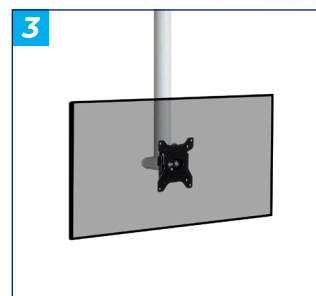

BT5925

SYSTEM V™ ADJUSTABLE DROP CEILING MOUNT

The BT5925 is an adjustable drop ceiling mount capable of supporting substantial loads. Designed for use with B-Tech's System V Component Range and featuring a telescopic pole that allows the ceiling drop to be raised or lowered according to the installation requirements, the BT5925 is ideal to mount CCTV cameras and other ceiling-mounted equipment such as collar compatible small screen mounts. Cover plates are included to hide ceiling fixings creating a smart and tidy finish.

SPECIFICATIONS

Max load	55lbs*
Ceiling plate diameter (no cover plate)	Ø4.7"
Inner pole diameter	Ø1.5"
Ceiling drop	32" - 58" (in 2" increments)
Color	White

FEATURES

- 1 Designed to create ceiling-mounted AV solutions such as CCTV installs
 - 2 Compatible with System V accessories such as camera mounts
 - 3 Ideal for mounting small flat screens (screen mount sold separately)
 - 4 Adjustment holes offer multiple drop height options in 2" increments
- Safety bolt hole ensures a secure installation to System V components
 - Internal Cable management through the centre of the pole
 - Heavy-duty steel capable of supporting substantial loads
 - Suitable for back-to-back screen mounting using BT5952 collars

SYSTEM V™

*Max load if mounting on only one side of the pole. Max load of ceiling mount increases when mounting on both sides or the bottom of the pole.

BT5925

**FRONT VIEW
MAX EXTENSION**

**SIDE VIEW
MIN EXTENSION**