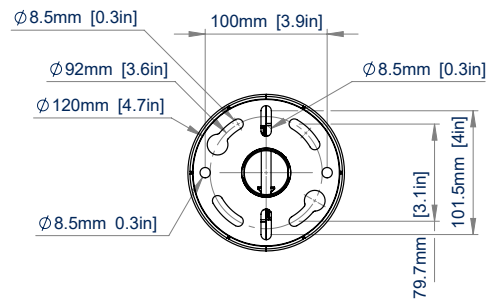

**TOP VIEW
CEILING MOUNTING PLATE**

ORDERING INFORMATION

COLOR	ORDER REF	BARCODE
White	BT5925/W	5019318308741

RELATED PRODUCTS

PRODUCT CODE	NAME	DESCRIPTION
BT5960-AD	Adjustable Drop CCTV Ceiling Mount	For small-medium dome security camera
BT5961-AD	Adjustable Drop CCTV Ceiling Mount	For large dome security cameras
BT5962-AD	Adjustable Drop CCTV Ceiling Mount	Mounts a flat screen and dome camera
BT5952	Ø1.5" Accessory Collar	Designed for the installation of CCTV and other ceiling mounted equipment

SS-V3-BT5925-230725