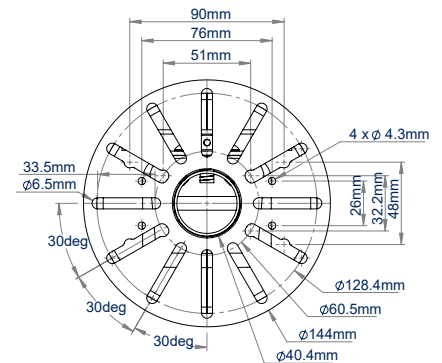

CCTV CAMERA MOUNT
BOTTOM VIEW

ORDERING INFORMATION

COLOR	ORDER REF	BARCODE
White	BT5962-FD100W	5019318304934
White	BT5962-FD200W	5019318304941

RELATED PRODUCTS

PRODUCT CODE	NAME	DESCRIPTION
BT5960	CCTV Security Mount	Mounts a small to medium dome camera
BT5961	CCTV Security Mount	Mounts a large dome camera
BT5963	CCTV Security Mount	Mounts a VESA 100 screen in a tilt position and a small-medium dome camera
BT5964	CCTV Security Mount	Mounts a VESA 200 screen in a tilt position and a small-medium dome camera

SS-V2-BT5962/AV-210725