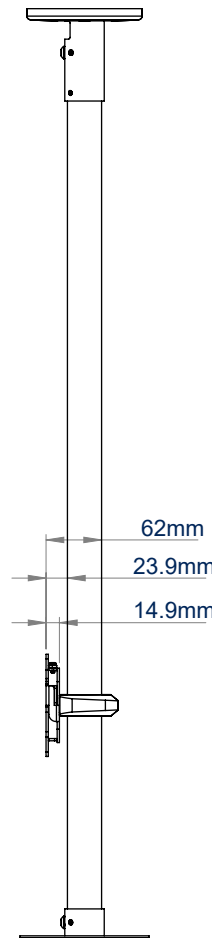

BT5962

BT5962-FD200
FRONT VIEW

SIDE VIEW

ORDERING INFORMATION

COLOR	ORDER REF	BARCODE
White	BT5962-FD100W	5019318304934
White	BT5962-FD200W	5019318304941

RELATED PRODUCTS

PRODUCT CODE	NAME	DESCRIPTION
BT5960	CCTV Security Mount	Mounts a small to medium dome camera
BT5961	CCTV Security Mount	Mounts a large dome camera
BT5963	CCTV Security Mount	Mounts a VESA 100 screen in a tilt position and a small-medium dome camera
BT5964	CCTV Security Mount	Mounts a VESA 200 screen in a tilt position and a small-medium dome camera

SS-V2-BT5962/AV-210725