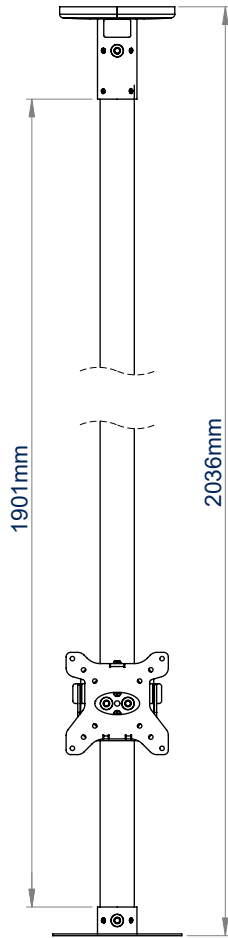

BT5962-FD200
FRONT VIEW