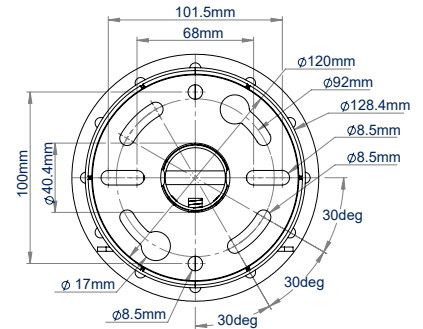

CEILING PLATE
TOP VIEW