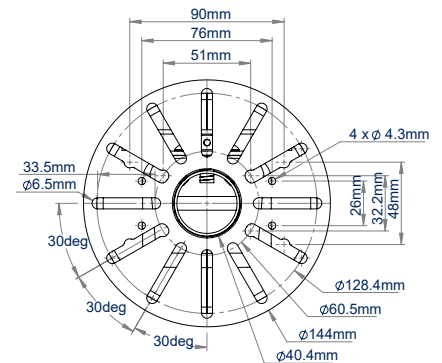

CCTV CAMERA MOUNT
BOTTOM VIEW

ORDERING INFORMATION

COLOUR	ORDER REF	EAN
White	BT5962-FD100W	5019318304934
White	BT5962-FD200W	5019318304941

RELATED PRODUCTS

PRODUCT CODE	NAME	DESCRIPTION
BT5960	CCTV Security Mount	Mounts a small to medium dome camera
BT5961	CCTV Security Mount	Mounts a large dome camera
BT5963	CCTV Security Mount	Mounts a VESA 100 screen in a tilt position and a small-medium dome camera
BT5964	CCTV Security Mount	Mounts a VESA 200 screen in a tilt position and a small-medium dome camera

SS-V2-BT5962/W-200924