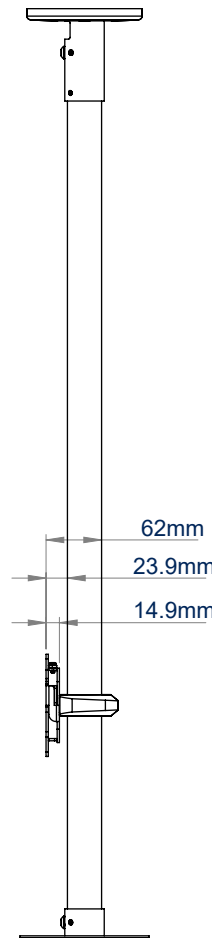

BT5962

BT5962-FD200
FRONT VIEW

SIDE VIEW

ORDERING INFORMATION

COLOUR	ORDER REF	EAN
White	BT5962-FD100W	5019318304934
White	BT5962-FD200W	5019318304941

RELATED PRODUCTS

PRODUCT CODE	NAME	DESCRIPTION
BT5960	CCTV Security Mount	Mounts a small to medium dome camera
BT5961	CCTV Security Mount	Mounts a large dome camera
BT5963	CCTV Security Mount	Mounts a VESA 100 screen in a tilt position and a small-medium dome camera
BT5964	CCTV Security Mount	Mounts a VESA 200 screen in a tilt position and a small-medium dome camera

SS-V2-BT5962/W-200924