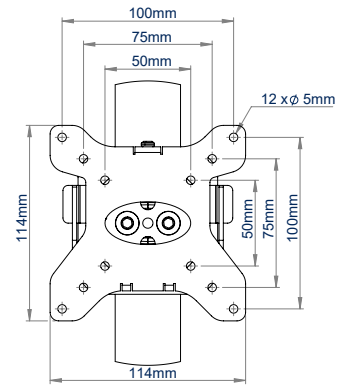

SCREEN MOUNT
FRONT VIEW