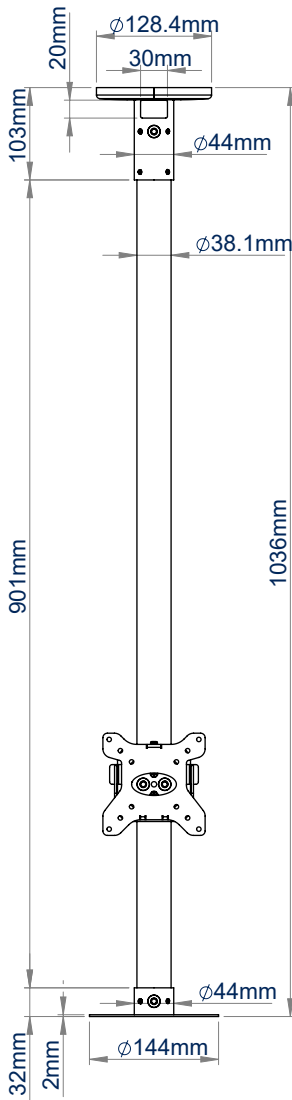

BT5962

BT5962-FD100
FRONT VIEW