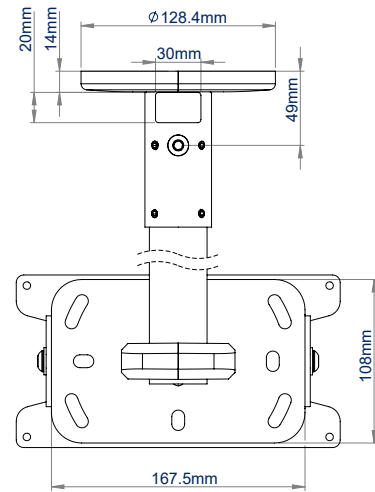

REAR VIEW

(WITHOUT INCLUDED VESA 200 ADAPTORS)