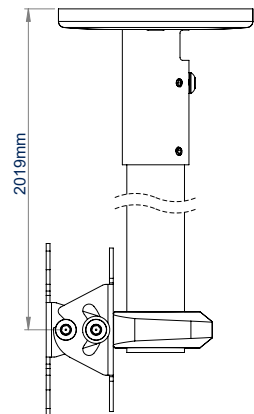

**BT5972-FD200
SIDE VIEW**

(WITHOUT INCLUDED VESA 200 ADAPTORS)