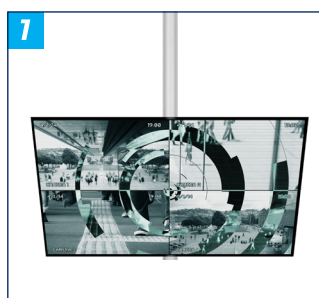

BT5972

FLAT SCREEN CEILING MOUNT WITH TILT FOR VESA® 200 SCREENS

The BT5972 is a flat screen ceiling mount with tilt adjustment, designed for screens up to 47" / 55lbs. Available with a 1 or 2 metre ceiling drop, the BT5972 features integrated cable management allowing cables to run through the centre of the pole and out through either the top or side of the ceiling mount, ensuring finished installations are neat and tidy. For longer drops, the pole length can be extended with a joiner (BT5923) and additional poles (BT5935) from the System V Range, whilst accessories can be added with the use of additional Ø1.5" accessory collars (BT5952) and compatible accessory mounts.

SPECIFICATIONS

Recommended screen size	up to 47"
Max. screen load	55lbs
VESA® screen compatibility	up to 200 x 200
Tilt	+/-40°
BT5970-FD100 drop length	40" *
BT5970-FD200 drop length	79.5" *
Pole diameter	Ø1.5"
Color	White

FEATURES

- 1 Mounts a medium size flat screen to the ceiling
 - 2 Integrated cable management through the top or side of the mount
 - 3 Grub screws to micro-adjust the pole to ensure a perfectly angled drop
 - 4 Easy tilt adjustment of screen
- Available in a choice of two different drop lengths
 - Safety bolts ensure pole and mount are securely joined

RECOMMENDED MAX SCREEN	MAX LOAD	MAX VESA	TILT	
47" 120cm	55lbs	200 x 200	40° 40°	

*(to the center of the mount)

BT5972

**BT5972-FD100
FRONT VIEW**

(WITHOUT INCLUDED VESA 200 ADAPTORS)

**BT5972-FD100
SIDE VIEW**