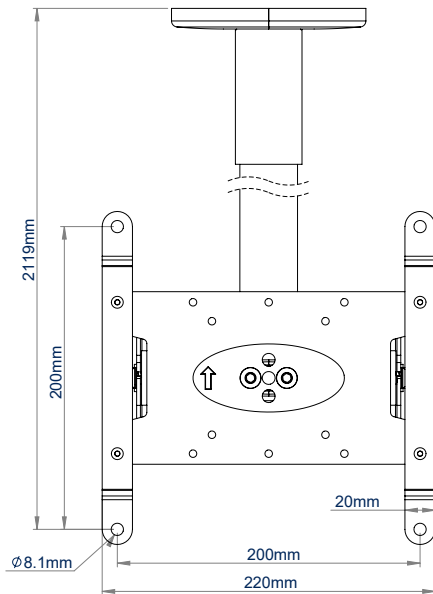

**BT5972-FD200
FRONT VIEW**

(WITH INCLUDED VESA 200 ADAPTORS)