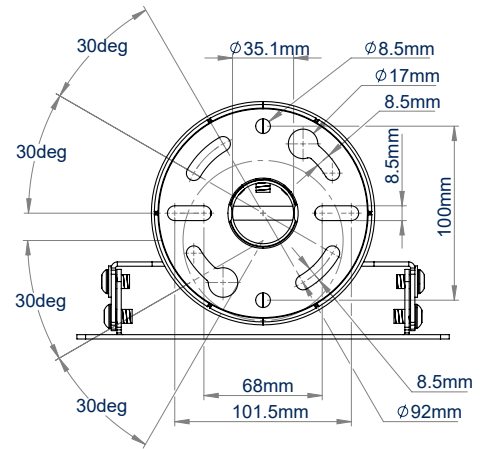

**CEILING MOUNT
TOP VIEW**

ORDERING INFORMATION

COLOR	ORDER REF	BARCODE
White	BT5972-FD100W	5019318305054
White	BT5972-FD200W	5019318305061

RELATED PRODUCTS

PRODUCT CODE	NAME	DESCRIPTION
BT5970	Ceiling Mount	Designed for screens up to 28" / 44lbs
BT5971	Ceiling Mount	Designed for screens up to 28" / 55lbs
BT5963	CCTV Security Mount	Designed for a small / medium dome security camera & small tilted flat screen display
BT5964	CCTV Security Mount	Designed for a small / medium dome security camera & medium tilted flat screen display

SS-V3-BT5972-010725