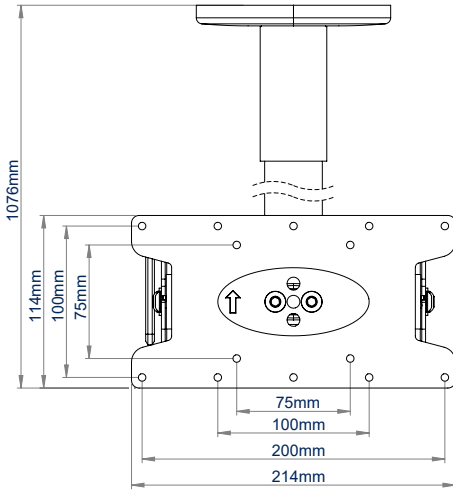

BT5972

**BT5972-FD100
FRONT VIEW**

(WITHOUT INCLUDED VESA 200 ADAPTORS)