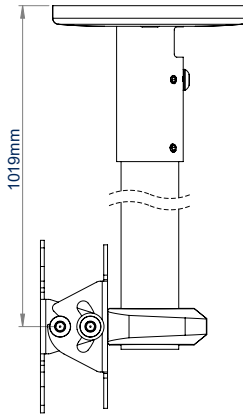

**BT5972-FD100
SIDE VIEW**

(WITHOUT INCLUDED VESA 200 ADAPTORS)