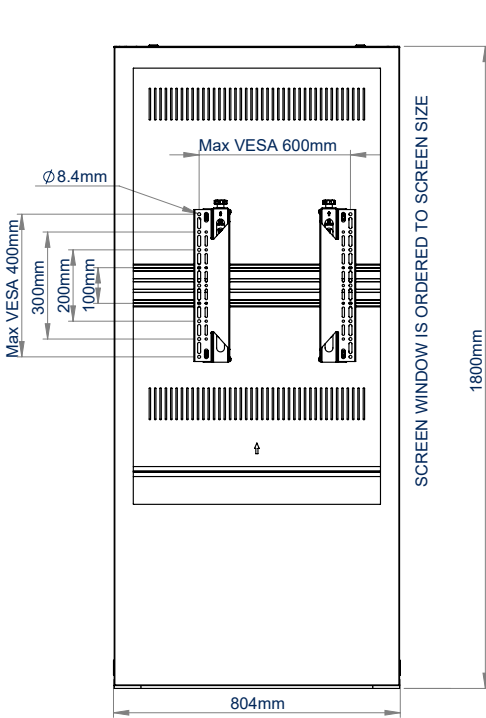

BT7002

TOP VIEW

FRONT VIEW

BACK VIEW

ORDERING INFORMATION

COLOUR	ORDER REF	EAN
Black	BT7002/B	5019318081217
White	BT7002/W	5019318081224

RELATED PRODUCTS

PRODUCT CODE	NAME	DESCRIPTION
BT7005	Single Screen Digital Signage Kiosk	Designed for screens up to 65"
BT7010	Double Sided Digital Signage Kiosk	Designed for screens up to 65"
BT7007	Single Screen Digital Signage Kiosk	For LG*88H7D Ultra-Stretch screens
BT7003	Freestanding Digital Signage Mount	With screen enclosure

SS-V2-BT7002-300924