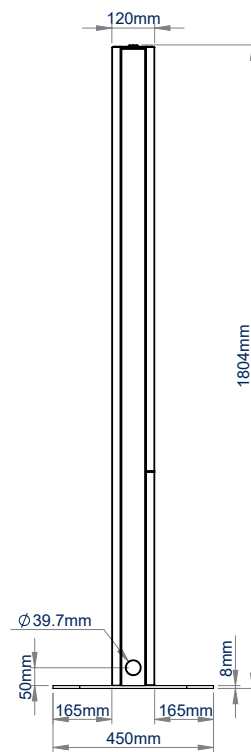

BT7002

TOP VIEW

FRONT VIEW

SIDE VIEW

BACK VIEW

ORDERING INFORMATION

COLOUR	ORDER REF	EAN
Black	BT7002/B	5019318081217
White	BT7002/W	5019318081224

RELATED PRODUCTS

PRODUCT CODE	NAME	DESCRIPTION
BT7005	Single Screen Digital Signage Kiosk	Designed for screens up to 65"
BT7010	Double Sided Digital Signage Kiosk	Designed for screens up to 65"
BT7007	Single Screen Digital Signage Kiosk	For LG*88H7D Ultra-Stretch screens
BT7003	Freestanding Digital Signage Mount	With screen enclosure

SS-V2-BT7002-300924