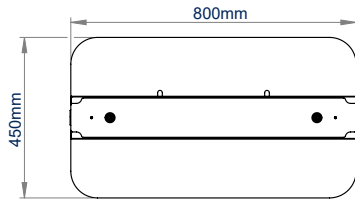

BT7002

TOP VIEW