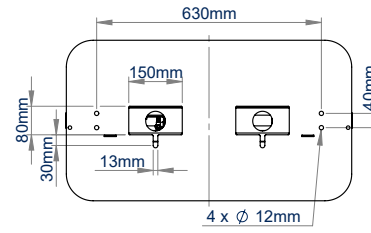

BOTTOM VIEW