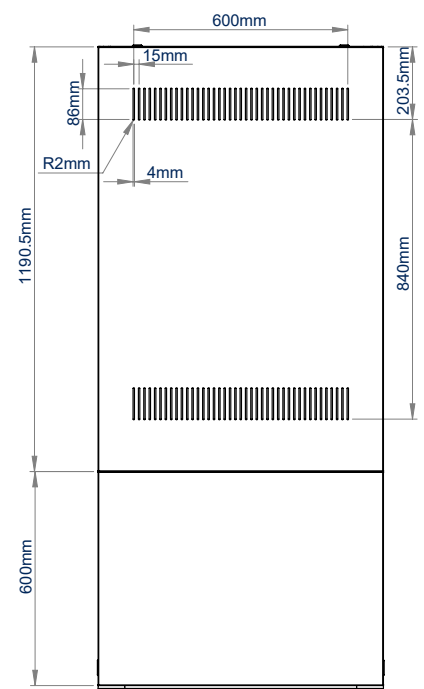

BACK VIEW

ORDERING INFORMATION

COLOUR	ORDER REF	EAN
Black	BT7002/B	5019318081217
White	BT7002/W	5019318081224

RELATED PRODUCTS

PRODUCT CODE	NAME	DESCRIPTION
BT7005	Single Screen Digital Signage Kiosk	Designed for screens up to 65"
BT7010	Double Sided Digital Signage Kiosk	Designed for screens up to 65"
BT7007	Single Screen Digital Signage Kiosk	For LG*88H7D Ultra-Stretch screens
BT7003	Freestanding Digital Signage Mount	With screen enclosure

SS-V2-BT7002-300924