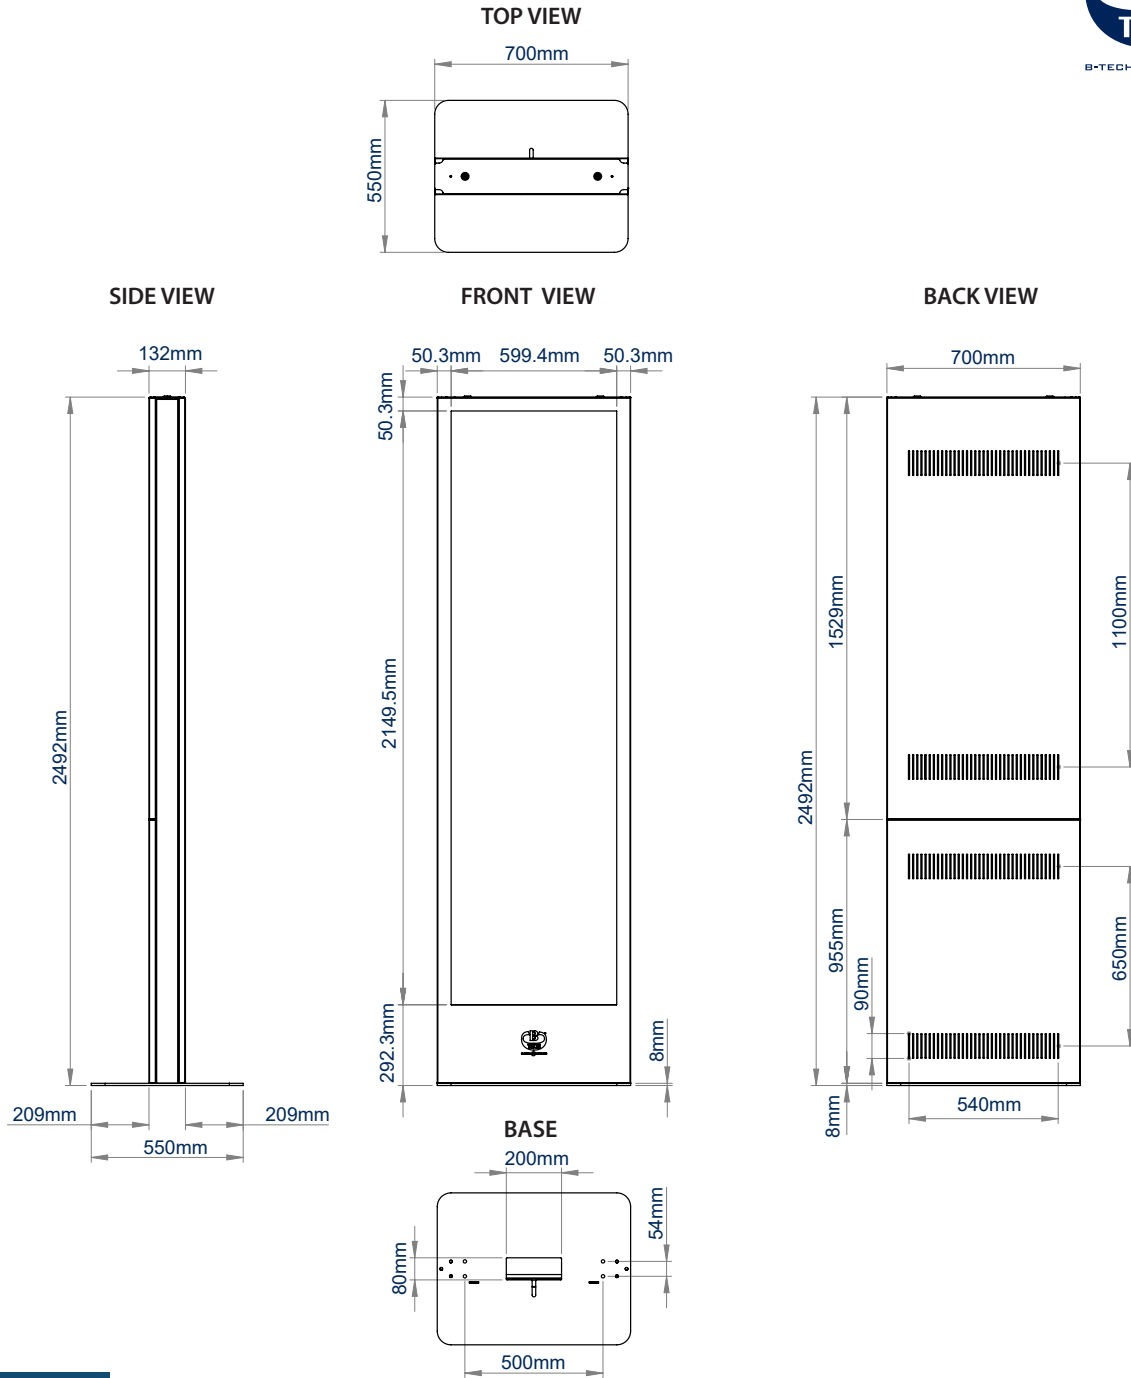

Vented panels for air flow management

Suitable for portrait mounting

Designed specifically for the LG Ultra-Stretch system

Customisable branding

PACKING INFORMATION

COLOUR:	ORDER REF:	EAN CODE:	SHIPPING DIMENSIONS:	SHIPPING WEIGHT
Black	BT7007/B	5109318087866	260cm x 90cm x 47cm (Shipped on Pallet)	188kg
White	BT7007/W	5109318087873	260cm x 90cm x 47cm (Shipped on Pallet)	188kg

ACCESSORIES AND RELATED PRODUCTS

BT7005	BT8321	BT9905	BT9906

Single Screen Portrait Digital Signage Kiosk for wayfinding and information points

Portrait Digital Signage Wall Mount for displays with fixings up to 600 x 400mm

Ultra-Stretch Signage Wall Mount for landscape mounting screens up to 50kg

Ultra-Stretch Signage Wall Mount for portrait mounting screens up to 50kg

SS-BT7007-V1.1-251019