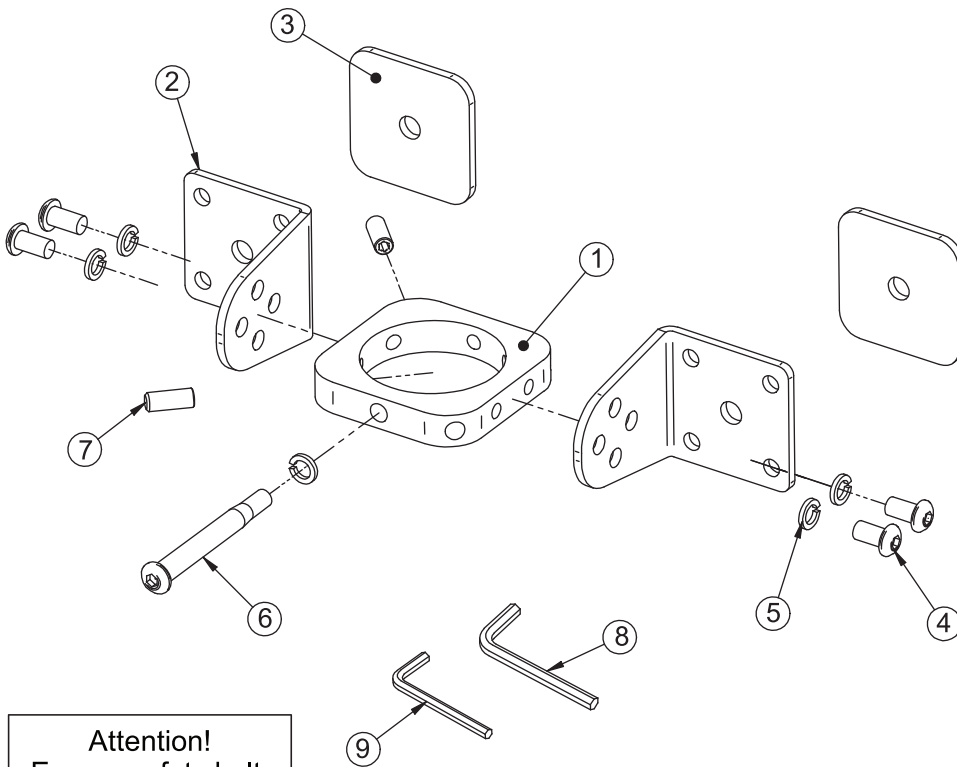

PARTS LIST

No	PART NAME	QTY
1	BT7050 COLLAR	1
2	JOIST L-BRACKET	2
3	JOIST BACK PLATE	2
4	M8 X 15 ALLEN SCREW	4
5	M8 SPRING WASHER	5
6	M8 X 65 SAFETY ALLEN BOLT	1
7	M8 X 15 GRUB SCREW	2
8	5MM ALLEN KEY	1
9	4MM ALLEN KEY	1

Attention!
Ensure safety bolt (part 6) is in place before any AV equipment is fitted

B-TECH AUDIO VIDEO MOUNTS

HEAD OFFICE

B-Tech International Limited

Bennett House, Long March, Daventry, Northants., NN11 4NR, UK

Email: info@btechavmounts.com

©2014 B-Tech International Limited. All rights reserved. B-Tech Audio Video Mounts is a division of B-Tech International Limited. B-Tech, Better By Design and Mountlogic are registered trademarks of B-Tech International Limited. All other brands and product names are trademarks of their respective owners. Photographs are for illustrative purposes only. E&OE. B-Tech International Ltd, it's distributors and dealers are not responsible for damage or injury caused by improper installation, improper use, modifications, installations over the specified weight capacity and/or failure to observe these safety instructions. In such cases, any warranty will expire. It is recommended that this product should only be installed by a qualified professional / installer. B-Tech does not claim any liability for any difficulties that may arise from the interpretation of information contained in these instructions. Failure to mount this product correctly may lead to serious injury and/or death. Please check carefully to make sure there are no missing or defective parts - defective parts must never be used. In the event of missing and/or defective parts, or technical questions, please contact an authorised dealer.

www.btechavmounts.com

AMA-BT7014-V1-PROBX-0914-BTECH