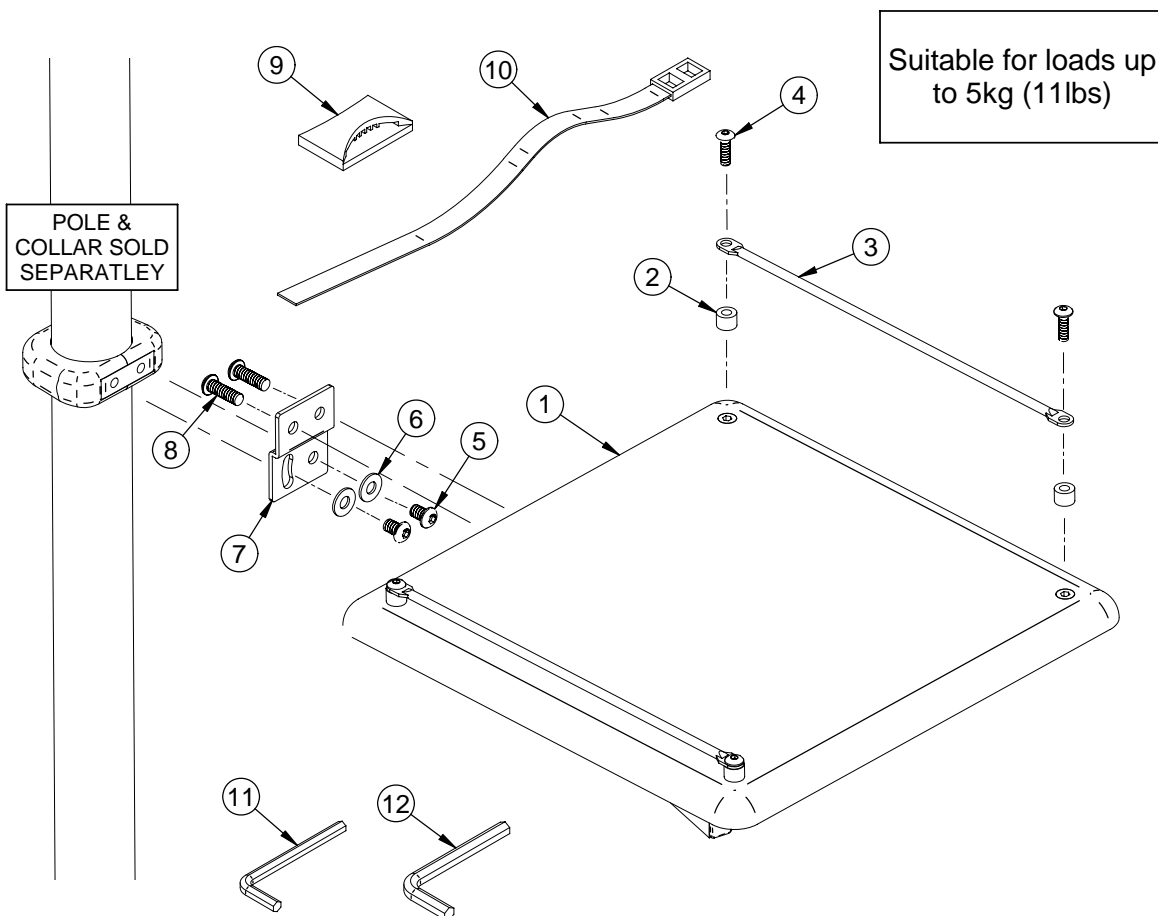

BT7036 PROJECTOR SHELF PARTS LIST

This Pack Contains 1 Projector Shelf

PARTS LIST

REF	PART NAME	QTY
1	SHELF	1
2	SPACER	4
3	SAFETY RAIL	2
4	M6 x 20mm HEX SOCKET SCREW	4
5	M8 X 12mm HEX SOCKET SCREW	2
6	WASHER (FOR PART 5)	2
7	TILT PLATE	1
8	M8 X 25 HEX SOCKET SCREW	2
9	SAFETY BELT RETAINER	1
10	SAFETY BELT	1
11	4mm HEX KEY (FOR PART 4)	1
12	5mm HEX KEY (FOR PARTS 5 & 8)	1