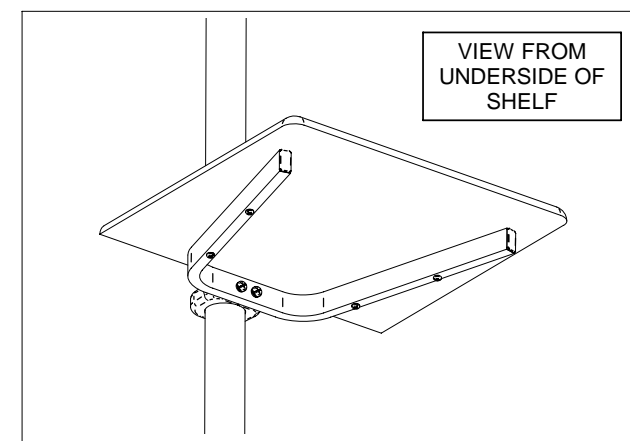

BT7040

LARGE AV COMPONENT SHELF

PARTS LIST

This Pack Contains 1 Shelf

SYSTEM 2™
COMPATIBLE

PARTS LIST

REF	PART NAME	QTY
1	SHELF	1
2	VELCRO PAD	2
3	M8 X 25mm SCREW	2
4	M8 SPRING WASHER (FOR PART 3)	2

PLEASE KEEP THIS PARTS LIST FOR FUTURE REFERENCE