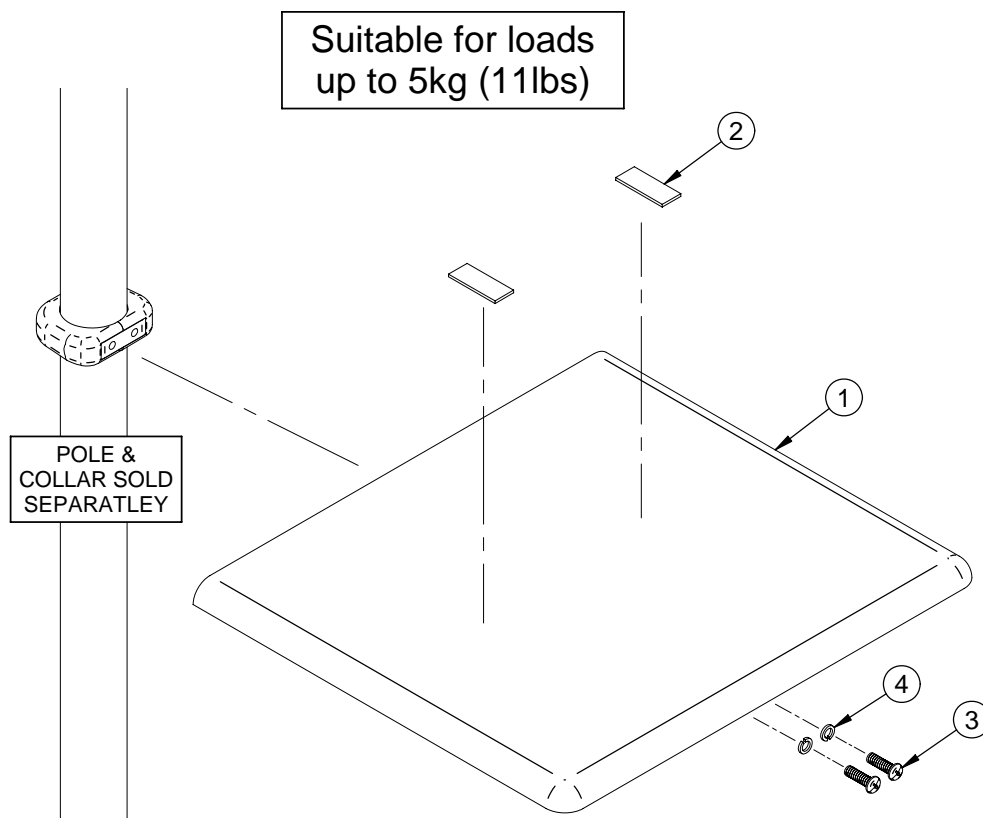

BT7040

LARGE AV COMPONENT SHELF

PARTS LIST

This Pack Contains 1 Shelf

SYSTEM 2™
COMPATIBLE

PARTS LIST

REF	PART NAME	QTY
1	SHELF	1
2	VELCRO PAD	2
3	M8 X 25mm SCREW	2
4	M8 SPRING WASHER (FOR PART 3)	2

PLEASE KEEP THIS PARTS LIST FOR FUTURE REFERENCE