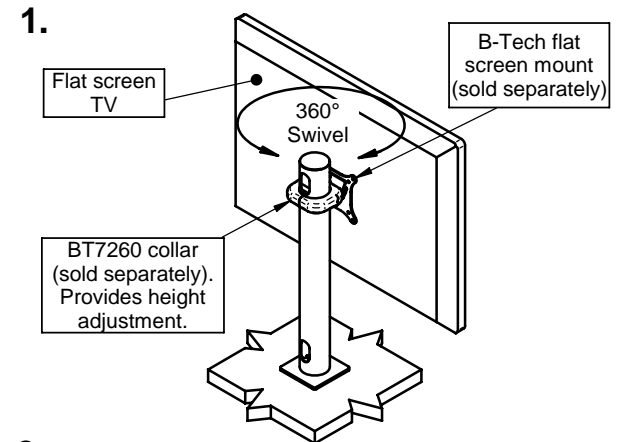

TYPICAL INSTALLATIONS

In order to mount a flat screen, an appropriate 60mm collar/s and B-Tech flat screen mount are required (sold separately).