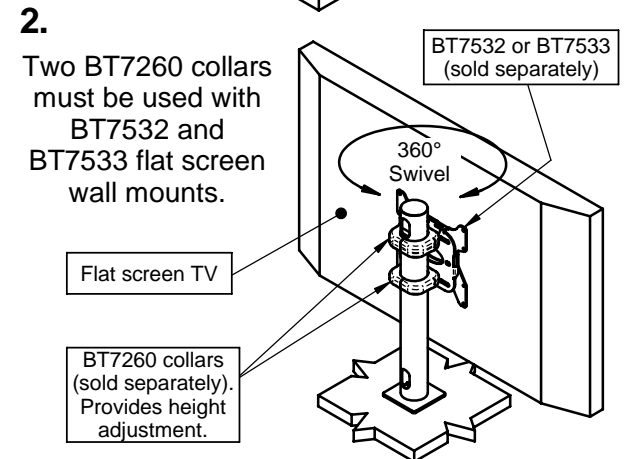

TYPICAL INSTALLATIONS

In order to mount a flat screen, an appropriate 60mm collar/s and B-Tech flat screen mount are required (sold separately).