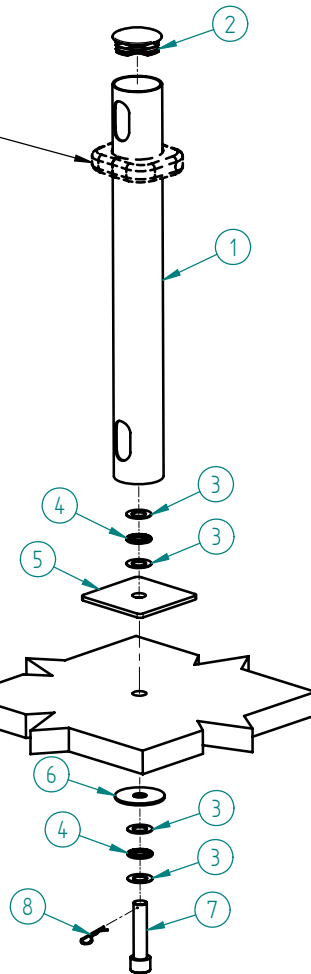

# BT7305

DESK MOUNT WITH SWIVEL & HEIGHT  
ADJUSTMENT - 0.5M LENGTH

## IMPORTANT

Collar/s (sold separately) must be fitted from the bottom of the 60mm pole before pole is bolted to the table top.

If optional R-Clip (Part 8) is used, it must be inserted through the small hole in the end of the bolt (Part 7) after the pole is bolted to the table top.

Bolt supplied (Part 7) is suitable for table top thicknesses up to 40mm.

## PARTS LIST

No	PART NAME	QTY
1	60mm POLE 0.5M LENGTH	1
2	ROUND END CAP	1
3	M16 OD30 T1 HARD WASHER	4
4	NEEDLE BEARING	2
5	SQUARE WASHER PLATE	1
6	M16 OD60 T2.5 WASHER	1
7	M16 X 75 ALLEN SCREW	1
8	R-CLIP (OPTIONAL)	1
9	14MM ALLEN KEY (FOR PART 7)	1
10	'SWIVEL ME!' STICKER (OPTIONAL) Attach to AV equipment or BT7304	1