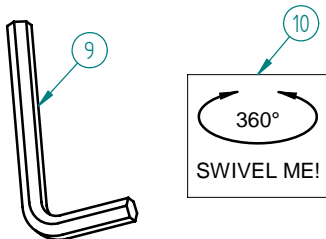

# BT7305

DESK MOUNT WITH SWIVEL & HEIGHT  
ADJUSTMENT - 0.5M LENGTH

## IMPORTANT

Collar/s (sold separately) must be fitted from the bottom of the 60mm pole before pole is bolted to the table top.

If optional R-Clip (Part 8) is used, it must be inserted through the small hole in the end of the bolt (Part 7) after the pole is bolted to the table top.

Bolt supplied (Part 7) is suitable for table top thicknesses up to 40mm.

## PARTS LIST

No	PART NAME	QTY
1	60mm POLE 0.5M LENGTH	1
2	ROUND END CAP	1
3	M16 OD30 T1 HARD WASHER	4
4	NEEDLE BEARING	2
5	SQUARE WASHER PLATE	1
6	M16 OD60 T2.5 WASHER	1
7	M16 X 75 ALLEN SCREW	1
8	R-CLIP (OPTIONAL)	1
9	14MM ALLEN KEY (FOR PART 7)	1
10	'SWIVEL ME!' STICKER (OPTIONAL) Attach to AV equipment or BT7304	1