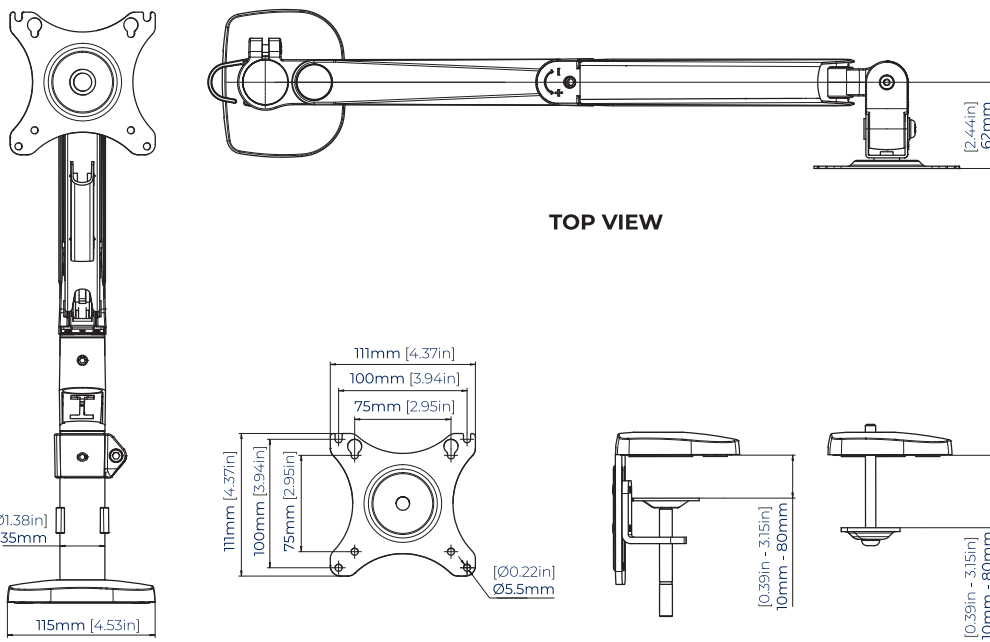

SIDE VIEW

TOP VIEW

FRONT VIEW

INTERFACE PLATE

DESK CLAMP

GROMMET CLAMP

ORDERING INFORMATION

COLOR	ORDER REF	BARCODE
Black	BT7351/B	5019318309007

RELATED PRODUCTS

PRODUCT CODE	NAME	DESCRIPTION
BT7352	Full Motion Twin Screen Desk Mount with Tilt & Swivel	Designed for two screens up to 32"
BT7353	Full Motion Triple Screen Desk Mount with Tilt & Swivel	Designed for three screens up to 32"
BT7373	Double Arm Premium Desk Mount	Designed for a single screen up to 28"
BT7372	Single Arm Premium Desk Mount	Designed for a single screen up to 28"