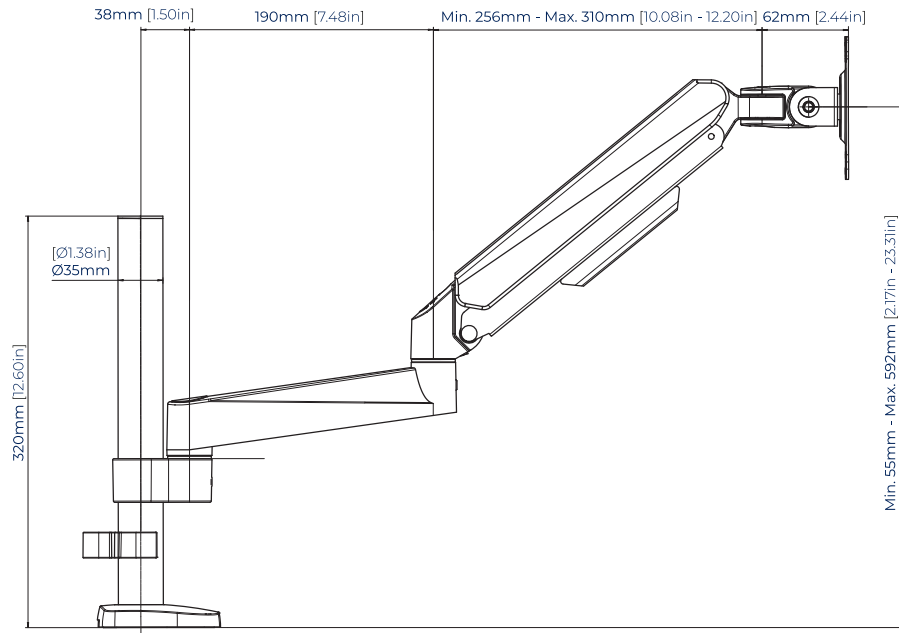

SIDE VIEW

ORDERING INFORMATION

COLOR	ORDER REF	BARCODE
Black	BT7351/B	5019318309007

RELATED PRODUCTS

PRODUCT CODE	NAME	DESCRIPTION
BT7352	Full Motion Twin Screen Desk Mount with Tilt & Swivel	Designed for two screens up to 32"
BT7353	Full Motion Triple Screen Desk Mount with Tilt & Swivel	Designed for three screens up to 32"
BT7373	Double Arm Premium Desk Mount	Designed for a single screen up to 28"
BT7372	Single Arm Premium Desk Mount	Designed for a single screen up to 28"