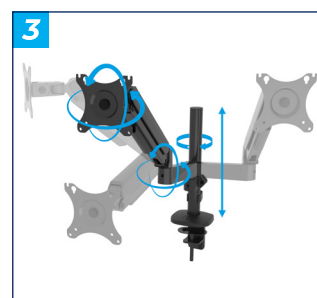

FULL MOTION DESK MOUNT WITH TILT & SWIVEL

Part of **B-Tech's Flex** range of desk mounting solutions, the **BT7351 Flex Solo** is a full-motion, tool-less desk mount designed to support a single screen up to 32". The arm features three swivel points along with height and tilt adjustment, making it easy to position the screen and adjust its height as required. The mount offers versatile installation options, including secure fixing to the rear or side of a desk or through a grommet hole. Additionally, the BT7351 incorporates integrated cable management and includes all required mounting hardware, ensuring a quick and simple installation.

SPECIFICATIONS

Recommended screen size	up to 32"
Max load	20lbs
VESA® fixings	75 x 75 and 100 x 100
Height adjustment	2" up to 23" from the desk
Tilt	+/- 60°
Swivel	360°
Screen rotation	360°

FEATURES

- 1** Designed to mount a single screen
 - 2** Supplied with both desk and grommet clamps
 - 3** Full motion adjustment with easy tilt, swivel and height adjustment
 - 4** Integrated cable management
- Optional adjustment of arm and tilt tension to support weights up to 20lbs
 - Simple 'hook-on' installation with all mounting hardware included
 - **100% plastic free packaging**

RECOMMENDED MAX SCREEN	MAX LOAD	MAX VESA	HEIGHT ADJUSTMENT	TILT	SWIVEL	ROTATION	PLASTIC FREE PACKAGING	QR CODE
32" 81cm	20lbs	100 x 100	↑ ↓	60° 60°	360°	360°		

SIDE VIEW

TOP VIEW

FRONT VIEW

INTERFACE PLATE