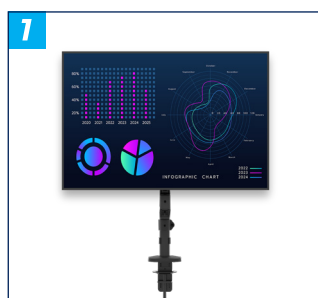

FULL MOTION DESK MOUNT WITH TILT & SWIVEL

Part of **B-Tech's Flex** range of desk mounting solutions, the **BT7351 Flex Solo** is a full-motion, tool-less desk mount designed to support a single screen up to 32". The arm features three swivel points along with height and tilt adjustment, making it easy to position the screen and adjust its height as required. The mount offers versatile installation options, including secure fixing to the rear or side of a desk or through a grommet hole. Additionally, the BT7351 incorporates integrated cable management and includes all required mounting hardware, ensuring a quick and simple installation.

SPECIFICATIONS

Recommended screen size	up to 32"
Max load	20lbs
VESA® fixings	75 x 75 and 100 x 100
Height adjustment	2" up to 23" from the desk
Tilt	+/- 60°
Swivel	360°
Screen rotation	360°

FEATURES

- 1** Designed to mount a single screen
 - 2** Supplied with both desk and grommet clamps
 - 3** Full motion adjustment with easy tilt, swivel and height adjustment
 - 4** Integrated cable management
- Optional adjustment of arm and tilt tension to support weights up to 20lbs
 - Simple 'hook-on' installation with all mounting hardware included
 - **100% plastic free packaging**

RECOMMENDED MAX SCREEN	MAX LOAD	MAX VESA	HEIGHT ADJUSTMENT	TILT	SWIVEL	ROTATION	PLASTIC FREE PACKAGING	QR CODE
32" 81cm	20lbs	100 x 100	↑ ↓	60° 60°	360°	360°		

SIDE VIEW

TOP VIEW

FRONT VIEW

INTERFACE PLATE

DESK CLAMP

GROMMET CLAMP

ORDERING INFORMATION

COLOR	ORDER REF	BARCODE
Black	BT7351/B	5019318309007

RELATED PRODUCTS

PRODUCT CODE	NAME	DESCRIPTION
BT7352	Full Motion Twin Screen Desk Mount with Tilt & Swivel	Designed for two screens up to 32"
BT7353	Full Motion Triple Screen Desk Mount with Tilt & Swivel	Designed for three screens up to 32"
BT7373	Double Arm Premium Desk Mount	Designed for a single screen up to 28"
BT7372	Single Arm Premium Desk Mount	Designed for a single screen up to 28"