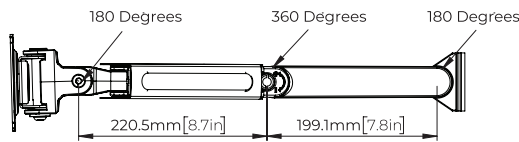

VESA Plate

Top View

Side View

Wall Plate

Front View

ORDERING INFORMATION

COLOUR	ORDER REF	EAN
Black	BT7356/B	5019318309271

RELATED PRODUCTS

PRODUCT CODE	NAME	DESCRIPTION
BT7351	Full Motion Desk Mount with Tilt & Swivel	Designed for one screen up to 32"
BT7352	Full Motion Twin Screen Desk Mount with Tilt & Swivel	Designed for two screens up to 32"
BT7353	Full Motion Triple Screen Desk Mount with Tilt & Swivel	Designed for three screens up to 32"
BT7355	Heavy Duty Full Motion Desk Mount with Tilt & Swivel	Designed for screens up to 49"

SS-V1-BT7356-250625