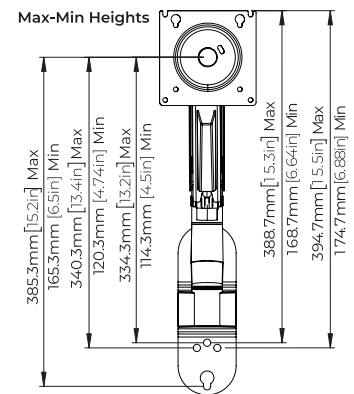

Front View

ORDERING INFORMATION

COLOUR	ORDER REF	EAN
Black	BT7356/B	5019318309271

RELATED PRODUCTS

PRODUCT CODE	NAME	DESCRIPTION
BT7351	Full Motion Desk Mount with Tilt & Swivel	Designed for one screen up to 32"
BT7352	Full Motion Twin Screen Desk Mount with Tilt & Swivel	Designed for two screens up to 32"
BT7353	Full Motion Triple Screen Desk Mount with Tilt & Swivel	Designed for three screens up to 32"
BT7355	Heavy Duty Full Motion Desk Mount with Tilt & Swivel	Designed for screens up to 49"

SS-V1-BT7356-250625