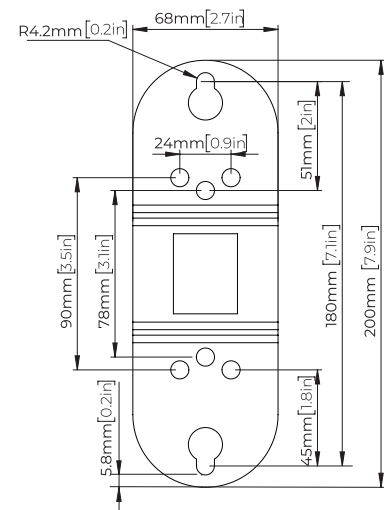

VESA Plate

Top View

Side View

Wall Plate

Front View

ORDERING INFORMATION

COLOUR	ORDER REF	EAN
Black	BT7356/B	5019318309271

RELATED PRODUCTS

PRODUCT CODE	NAME	DESCRIPTION
BT7351	Full Motion Desk Mount with Tilt & Swivel	Designed for one screen up to 32"
BT7352	Full Motion Twin Screen Desk Mount with Tilt & Swivel	Designed for two screens up to 32"
BT7353	Full Motion Triple Screen Desk Mount with Tilt & Swivel	Designed for three screens up to 32"
BT7355	Heavy Duty Full Motion Desk Mount with Tilt & Swivel	Designed for screens up to 49"

SS-V1-BT7356-250625