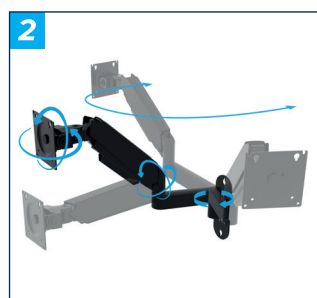

HEAVY DUTY FULL MOTION WALL MOUNT WITH TILT & SWIVEL

Part of **B-Tech's Flex range** of mounting solutions, the **BT7356 Flex Wall** is a heavy-duty full-motion wall mount designed for screens up to 20kg – ideal for both widescreen and curved PC monitors. Featuring gas spring height adjustment, three swivel points, and screen tilt adjustment, it allows for effortless positioning to achieve the perfect viewing angle. The mount securely attaches to the wall using keyhole fixings and includes integrated cable management for a clean, professional installation.

SPECIFICATIONS

Recommended screen size	up to 55"
Max load	2kg - 20kg
VESA® fixings	75 x 75 up to 400 x 400
Height adjustment	220mm
Tilt	+ 5° / - 55°
Swivel	180°
Screen rotation	360°
Extension from wall	110mm up to 592mm

FEATURES

- 1 Ideal for wall mounting large curved or widescreen monitors for a clean, space-saving installation
 - 2 Full motion design for easy tilt, swivel, depth & height adjustment
 - 3 Includes additional adaptor arms to support screens up to VESA 400
 - 4 Integrated cable management
- Wall plate designed with keyhole fixings for a simple installation
 - Gas spring arm for height adjustment of display
 - Simple 'hook-on' installation with all mounting hardware included
 - **100% plastic free packaging**

RECOMMENDED MAX SCREEN	MAX LOAD	MAX VESA	TILT	SWIVEL	HEIGHT ADJUSTMENT	PLASTIC-FREE PACKAGING	QR CODE
55" 140cm	20kg	400	55° 5°	180°	↑ ↓		

VESA Plate

Top View

Side View

Wall Plate

Front View

ORDERING INFORMATION