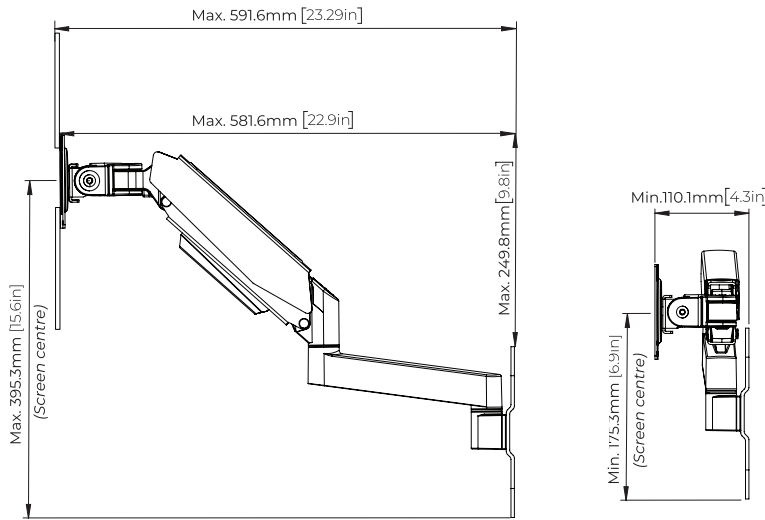

VESA Plate

Top View

Side View

Wall Plate

Front View

ORDERING INFORMATION

COLOUR	ORDER REF	EAN
Black	BT7356/B	5019318309271

RELATED PRODUCTS

PRODUCT CODE	NAME	DESCRIPTION
BT7351	Full Motion Desk Mount with Tilt & Swivel	Designed for one screen up to 32"
BT7352	Full Motion Twin Screen Desk Mount with Tilt & Swivel	Designed for two screens up to 32"
BT7353	Full Motion Triple Screen Desk Mount with Tilt & Swivel	Designed for three screens up to 32"
BT7355	Heavy Duty Full Motion Desk Mount with Tilt & Swivel	Designed for screens up to 49"

SS-V1-BT7356-250625