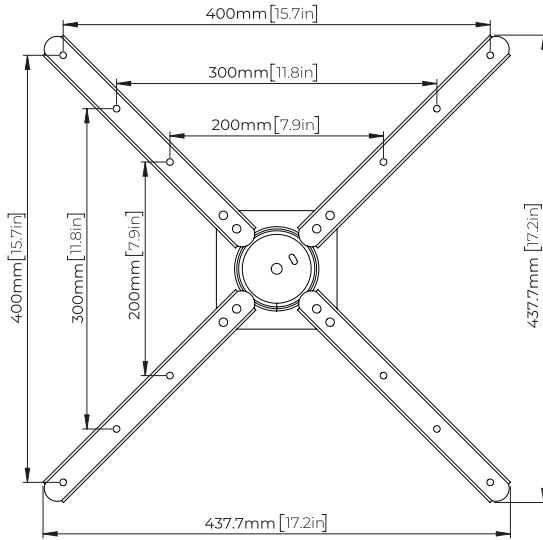

VESA Plate

Top View

Side View

Wall Plate

Front View

ORDERING INFORMATION

COLOUR	ORDER REF	EAN
Black	BT7356/B	5019318309271

RELATED PRODUCTS

PRODUCT CODE	NAME	DESCRIPTION
BT7351	Full Motion Desk Mount with Tilt & Swivel	Designed for one screen up to 32"
BT7352	Full Motion Twin Screen Desk Mount with Tilt & Swivel	Designed for two screens up to 32"
BT7353	Full Motion Triple Screen Desk Mount with Tilt & Swivel	Designed for three screens up to 32"
BT7355	Heavy Duty Full Motion Desk Mount with Tilt & Swivel	Designed for screens up to 49"

SS-V1-BT7356-250625