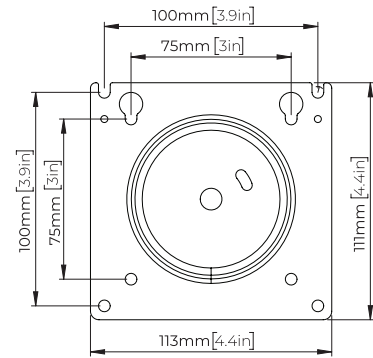

VESA Plate

Top View

Side View

Wall Plate

Front View

ORDERING INFORMATION

COLOUR	ORDER REF	EAN
Black	BT7356/B	5019318309271

RELATED PRODUCTS

PRODUCT CODE	NAME	DESCRIPTION
BT7351	Full Motion Desk Mount with Tilt & Swivel	Designed for one screen up to 32"
BT7352	Full Motion Twin Screen Desk Mount with Tilt & Swivel	Designed for two screens up to 32"
BT7353	Full Motion Triple Screen Desk Mount with Tilt & Swivel	Designed for three screens up to 32"
BT7355	Heavy Duty Full Motion Desk Mount with Tilt & Swivel	Designed for screens up to 49"

SS-V1-BT7356-250625