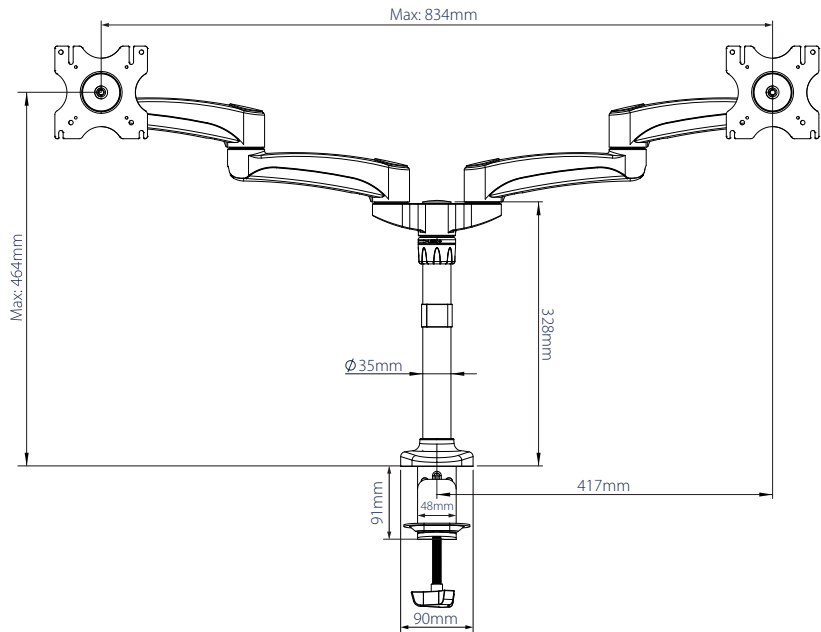

BT7374

FRONT VIEW

TOP VIEW

ORDERING INFORMATION

COLOR	ORDER REF	BARCODE
Black	BT7374/B	5019318752186

RELATED PRODUCTS

PRODUCT CODE	NAME	DESCRIPTION
BT7383	Double Arm Full Motion Desk Mount	Designed for screens up to 28"
BT7373	Double Arm Premium Desk Mount	Designed for screens up to 28"
BT7372	Single Arm Premium Desk Mount	Designed for screens up to 28"
BT7384	Twin Screen Full Motion Desk Mount	Designed for screens up to 28"

SS-V2-BT7374-240725