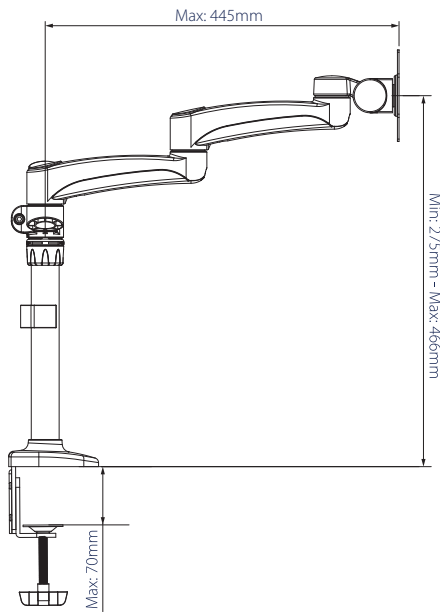

BT7374

SIDE VIEW