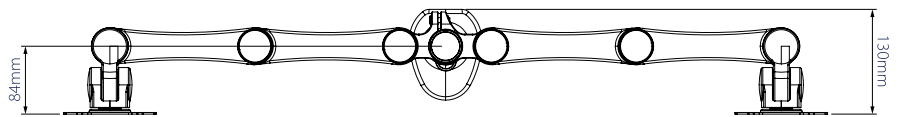

TOP VIEW

ORDERING INFORMATION

COLOR	ORDER REF	BARCODE
Black	BT7374/B	5019318752186

RELATED PRODUCTS

PRODUCT CODE	NAME	DESCRIPTION
BT7383	Double Arm Full Motion Desk Mount	Designed for screens up to 28"
BT7373	Double Arm Premium Desk Mount	Designed for screens up to 28"
BT7372	Single Arm Premium Desk Mount	Designed for screens up to 28"
BT7384	Twin Screen Full Motion Desk Mount	Designed for screens up to 28"

SS-V2-BT7374-240725