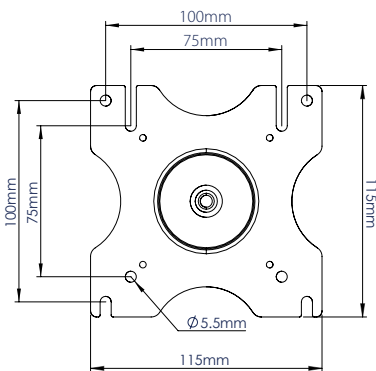

BT7374

INTERFACE

TOP VIEW

ORDERING INFORMATION

COLOR	ORDER REF	BARCODE
Black	BT7374/B	5019318752186

RELATED PRODUCTS

PRODUCT CODE	NAME	DESCRIPTION
BT7383	Double Arm Full Motion Desk Mount	Designed for screens up to 28"
BT7373	Double Arm Premium Desk Mount	Designed for screens up to 28"
BT7372	Single Arm Premium Desk Mount	Designed for screens up to 28"
BT7384	Twin Screen Full Motion Desk Mount	Designed for screens up to 28"

SS-V2-BT7374-240725