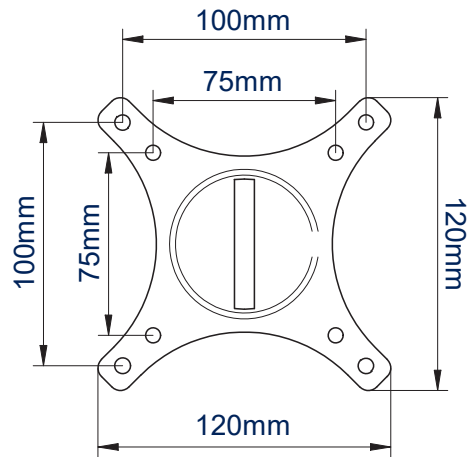

BT7382

INTERFACE

GROMMET

ORDERING INFORMATION

COLOR	ORDER REF	BARCODE
Black	BT7382/GB	5019318752360

RELATED PRODUCTS

PRODUCT CODE	NAME	DESCRIPTION
BT7383	Double Arm Full Motion Desk Mount	Designed for screens up to 28"
BT7373	Double Arm Premium Desk Mount	Designed for screens up to 28"
BT7372	Single Arm Premium Desk Mount	Designed for screens up to 28"
BT7384	Twin Screen Full Motion Desk Mount	Designed for 2 screens up to 28"

SS-V2-BT7382-240725