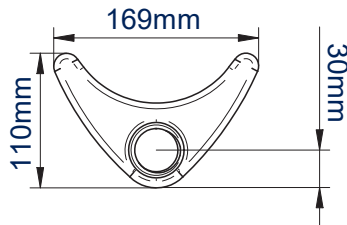

BT7382

BASE

GROMMET

ORDERING INFORMATION

COLOR	ORDER REF	BARCODE
Black	BT7382/GB	5019318752360

RELATED PRODUCTS

PRODUCT CODE	NAME	DESCRIPTION
BT7383	Double Arm Full Motion Desk Mount	Designed for screens up to 28"
BT7373	Double Arm Premium Desk Mount	Designed for screens up to 28"
BT7372	Single Arm Premium Desk Mount	Designed for screens up to 28"
BT7384	Twin Screen Full Motion Desk Mount	Designed for 2 screens up to 28"

SS-V2-BT7382-240725