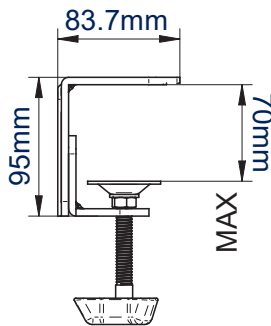

BT7382

DESK CLAMP

GROMMET

ORDERING INFORMATION

COLOR	ORDER REF	BARCODE
Black	BT7382/GB	5019318752360

RELATED PRODUCTS

PRODUCT CODE	NAME	DESCRIPTION
BT7383	Double Arm Full Motion Desk Mount	Designed for screens up to 28"
BT7373	Double Arm Premium Desk Mount	Designed for screens up to 28"
BT7372	Single Arm Premium Desk Mount	Designed for screens up to 28"
BT7384	Twin Screen Full Motion Desk Mount	Designed for 2 screens up to 28"

SS-V2-BT7382-240725