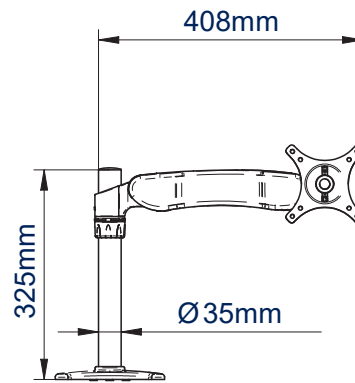

BT7382

FRONT VIEW

GROMMET

ORDERING INFORMATION

COLOR	ORDER REF	BARCODE
Black	BT7382/GB	5019318752360

RELATED PRODUCTS

PRODUCT CODE	NAME	DESCRIPTION
BT7383	Double Arm Full Motion Desk Mount	Designed for screens up to 28"
BT7373	Double Arm Premium Desk Mount	Designed for screens up to 28"
BT7372	Single Arm Premium Desk Mount	Designed for screens up to 28"
BT7384	Twin Screen Full Motion Desk Mount	Designed for 2 screens up to 28"

SS-V2-BT7382-240725