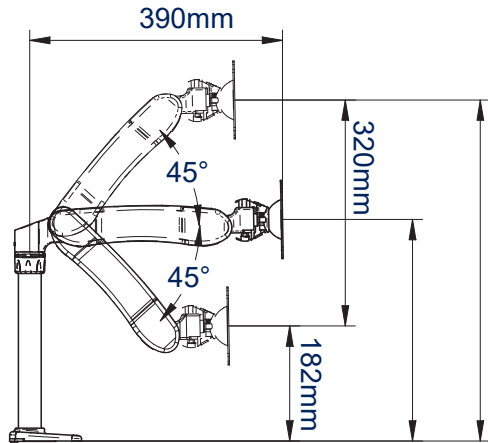

BT7382

SIDE VIEW