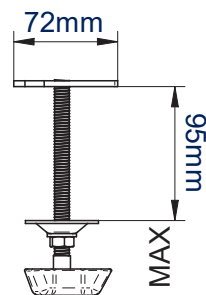

GROMMET

ORDERING INFORMATION

COLOR	ORDER REF	BARCODE
Black	BT7382/GB	5019318752360

RELATED PRODUCTS

PRODUCT CODE	NAME	DESCRIPTION
BT7383	Double Arm Full Motion Desk Mount	Designed for screens up to 28"
BT7373	Double Arm Premium Desk Mount	Designed for screens up to 28"
BT7372	Single Arm Premium Desk Mount	Designed for screens up to 28"
BT7384	Twin Screen Full Motion Desk Mount	Designed for 2 screens up to 28"

SS-V2-BT7382-240725