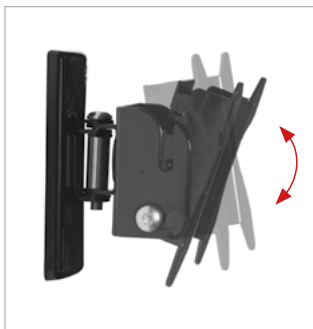

BT75 18

FLAT SCREEN WALL MOUNT WITH TILT AND SWIVEL

Designed to mount small flat screens, this wall mount features both swivel and tilt functions. With the distance to wall at 93mm it allows easy positioning and a full 360° rotation of the screen. Cover plates are included to hide fixings helping make this a neat and tidy mounting solution. BT7518 is also collar compatible for alternative mounting solutions, ideal for commercial applications as well as home installations.

SPECIFICATION

Recommended screen size	up to 28"
Max load	20kg
VESA® compatibility	75 x 75 & 100 x 100
Extension	93mm
Tilt	+17/-10°
Swivel wall mounted	50°
Swivel pole mounted	180°
Screen rotation	360°
Colour	Black

FEATURES

- Fits screens with VESA mounting patterns: 75 x 75mm and 100 x 100mm
- Easy tilt, swivel and screen rotation adjustment
- Mounts screen only 93mm from the wall
- Features 'OWLS' On Wall Levelling System
- Security locking screws and Allen key provided for secure installation
- Simple 'hook-on' installation with all mounting hardware included
- Compatible with B-Tech accessory collars

Easy tilt adjustment

360° Rotation for easy levelling

50° swivel when wall mounted

Security locking screws provided

SIDE VIEW - TILT RANGE

FRONT VIEW - WALL PLATE

FRONT VIEW - INTERFACE PLATE

PACKING INFORMATION