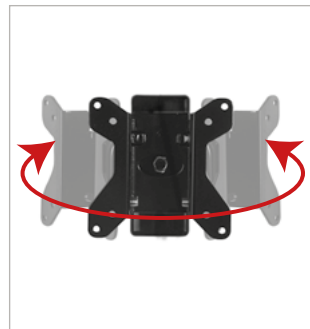

BT75 18

FLAT SCREEN WALL MOUNT WITH TILT AND SWIVEL

Designed to mount small flat screens, this wall mount features both swivel and tilt functions. With the distance to wall at 93mm it allows easy positioning and a full 360° rotation of the screen. Cover plates are included to hide fixings helping make this a neat and tidy mounting solution. BT7518 is also collar compatible for alternative mounting solutions, ideal for commercial applications as well as home installations.

FEATURES

- Fits screens with VESA mounting patterns: 75 x 75mm and 100 x 100mm
- Easy tilt, swivel and screen rotation adjustment
- Mounts screen only 93mm from the wall
- Features 'OWLS' On Wall Levelling System
- Security locking screws and Allen key provided for secure installation
- Simple 'hook-on' installation with all mounting hardware included
- Compatible with B-Tech accessory collars

Easy tilt adjustment

360° Rotation for easy levelling

50° swivel when wall mounted

Security locking screws provided

SIDE VIEW - TILT RANGE

FRONT VIEW - WALL PLATE

FRONT VIEW - INTERFACE PLATE

PACKING INFORMATION