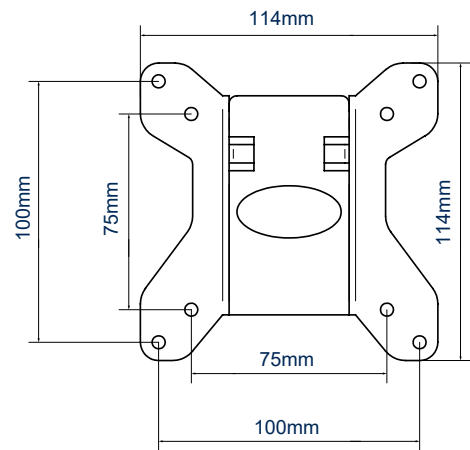

FRONT VIEW - INTERFACE PLATE

PACKING INFORMATION

COLOUR:	ORDER REF:	EAN CODE:	MASTER CARTON QTY:	INNER CARTON QTY:	MASTER CARTON WEIGHT:	MASTER CARTON CUBE:
Black	BT7518-PRO/B	5019318751806	16	0	13.8kg	0.026cbm

ACCESSORIES AND SIMILAR PRODUCTS TO THE BT75 18

BT7512	BT7511	BT7542	BT7841

Single Arm Wall Mount with Tilt & Swivel Designed for screens up to 28"

Flat Screen Wall Mount with Tilt Designed for screens up to 28"

VESA Adaptor Arms Converts VESA 100 x 100mm to VESA 200 x 100mm

Accessory Collars attaches the mount to Ø50mm poles