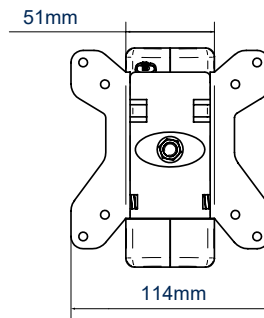

FRONT VIEW - INTERFACE PLATE

PACKING INFORMATION

COLOUR:	ORDER REF:	EAN CODE:	MASTER CARTON QTY:	INNER CARTON QTY:	MASTER CARTON WEIGHT:	MASTER CARTON CUBE:
Black	BT7518-PRO/B	5019318751806	16	0	13.8kg	0.026cbm

ACCESSORIES AND SIMILAR PRODUCTS TO THE BT75 18

BT7512	BT7511	BT7542	BT7841

Single Arm Wall Mount with Tilt & Swivel Designed for screens up to 28"

Flat Screen Wall Mount with Tilt Designed for screens up to 28"

VESA Adaptor Arms Converts VESA 100 x 100mm to VESA 200 x 100mm

Accessory Collars attaches the mount to Ø50mm poles