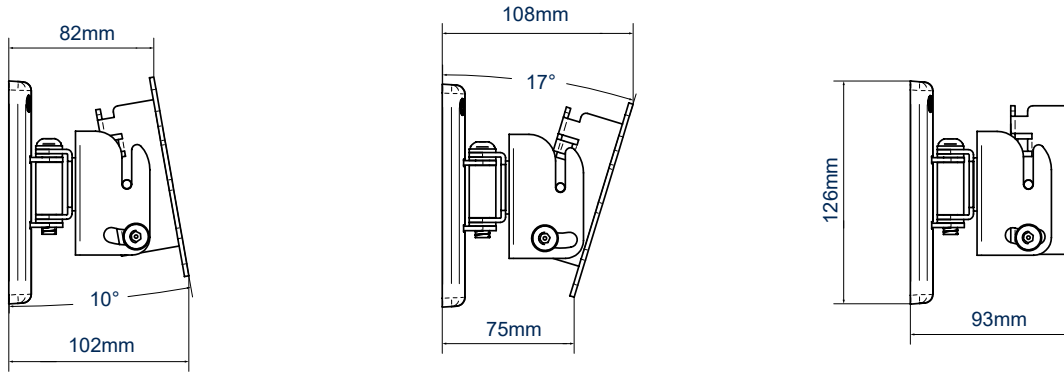

SIDE VIEW - TILT RANGE