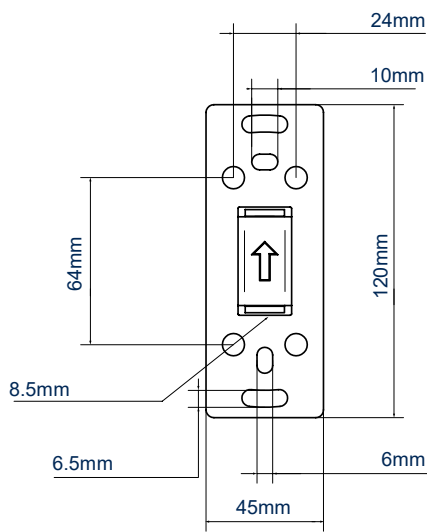

FRONT VIEW - WALL PLATE