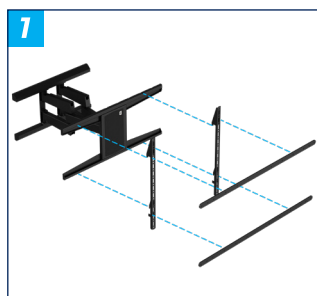

BT7569

INTERFACE ADAPTOR ARMS FOR VESA FIXINGS 600 / 800 / 900 / 1000

Featuring an ultra-slim, heavy-duty steel design, the **BT7569** expands compatible VESA patterns from 400 or 600 up to VESA 1000, while adding just 6mm to the installation depth. Designed for both landscape and portrait screen orientations, it is ideal for professional AV and digital signage applications. Compatible with selected B-Tech products including the **BT8228**, **BT8310XL** and **System X Interface Arms**, the adaptor arms can also be combined with additional B-Tech adaptor kits to support extended VESA configurations up to 1000 x 600mm. Supplied complete with all required mounting hardware for a quick and straightforward installation.

SPECIFICATIONS

VESA® compatibility	Converts VESA 400 or 600 mounting interfaces to support VESA 600, 800, 900 & 1000
Max load	125kg
Depth increase to the install	6mm
Orientation	Landscape or Portrait
Colour	Black

FEATURES

- 1** Extends VESA 400 or 600 mounting patterns up to VESA 1000
- 2** Ultra-slim adaptor arms minimise additional installation depth
- 3** Compatible with B-Tech mounts including BT8228, BT8310XL & System X Interface Arms
- 4** Can be combined with BT7564 / BT7565 / BT7566 adaptor arms to support VESA configurations up to 1000 x 600mm
- Suitable for both landscape and portrait screen installations
- Supplied complete with all required mounting hardware
- **100% plastic-free packaging**

BT7569

TOP VIEW

FRONT VIEW

SIDE VIEW

ORDERING INFORMATION

COLOUR	ORDER REF	EAN
Black	BT7569/B	5019318306969

RELATED PRODUCTS

PRODUCT CODE	NAME	DESCRIPTION
BT8310XL	Heavy Duty Pop-In, Pop-Out Flat Screen Wall Mount	Designed for screens up to 125kg (per screen)
BT8390-VESA400MAF	VESA 400 Interface Arms with Micro-adjustment	Designed to assemble videowalls / multi-screen applications
BT7564	Interface Adaptor Arms	Designed for VESA® 600 x 400
BT7565	Interface Adaptor Arms	Designed for VESA® 900 x 400