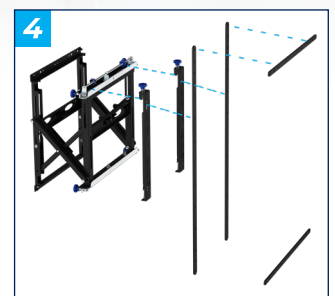

BT7569

INTERFACE ADAPTOR ARMS FOR VESA FIXINGS 600 / 800 / 900 / 1000

Featuring an ultra-slim, heavy-duty steel design, the **BT7569** expands compatible VESA patterns from 400 or 600 up to VESA 1000, while adding just 6mm to the installation depth. Designed for both landscape and portrait screen orientations, it is ideal for professional AV and digital signage applications. Compatible with selected B-Tech products including the **BT8228**, **BT8310XL** and **System X Interface Arms**, the adaptor arms can also be combined with additional B-Tech adaptor kits to support extended VESA configurations up to 1000 x 600mm. Supplied complete with all required mounting hardware for a quick and straightforward installation.

SPECIFICATIONS

VESA® compatibility	Converts VESA 400 or 600 mounting interfaces to support VESA 600, 800, 900 & 1000
Max load	125kg
Depth increase to the install	6mm
Orientation	Landscape or Portrait
Colour	Black

FEATURES

- 1** Extends VESA 400 or 600 mounting patterns up to VESA 1000
- 2** Ultra-slim adaptor arms minimise additional installation depth
- 3** Compatible with B-Tech mounts including BT8228, BT8310XL & System X Interface Arms
- 4** Can be combined with BT7564 / BT7565 / BT7566 adaptor arms to support VESA configurations up to 1000 x 600mm
- Suitable for both landscape and portrait screen installations
- Supplied complete with all required mounting hardware
- **100% plastic-free packaging**

BT7569

TOP VIEW

FRONT VIEW

SIDE VIEW

ORDERING INFORMATION

COLOUR	ORDER REF	EAN
Black	BT7569/B	5019318306969

RELATED PRODUCTS

PRODUCT CODE	NAME	DESCRIPTION
BT8310XL	Heavy Duty Pop-In, Pop-Out Flat Screen Wall Mount	Designed for screens up to 125kg (per screen)
BT8390-VESA400MAF	VESA 400 Interface Arms with Micro-adjustment	Designed to assemble videowalls / multi-screen applications
BT7564	Interface Adaptor Arms	Designed for VESA® 600 x 400
BT7565	Interface Adaptor Arms	Designed for VESA® 900 x 400