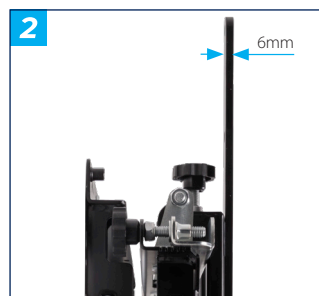

BT7569

INTERFACE ADAPTOR ARMS FOR VESA FIXINGS 600 / 800 / 900 / 1000

Featuring an ultra-slim, heavy-duty steel design, the **BT7569** expands compatible VESA patterns from 400 or 600 up to VESA 1000, while adding just 6mm to the installation depth. Designed for both landscape and portrait screen orientations, it is ideal for professional AV and digital signage applications. Compatible with selected B-Tech products including the **BT8228**, **BT8310XL** and **System X Interface Arms**, the adaptor arms can also be combined with additional B-Tech adaptor kits to support extended VESA configurations up to 1000 x 600mm. Supplied complete with all required mounting hardware for a quick and straightforward installation.

SPECIFICATIONS

VESA® compatibility	Converts VESA 400 or 600 mounting interfaces to support VESA 600, 800, 900 & 1000
Max load	125kg
Depth increase to the install	6mm
Orientation	Landscape or Portrait
Colour	Black

FEATURES

- 1** Extends VESA 400 or 600 mounting patterns up to VESA 1000
- 2** Ultra-slim adaptor arms minimise additional installation depth
- 3** Compatible with B-Tech mounts including BT8228, BT8310XL & System X Interface Arms
- 4** Can be combined with BT7564 / BT7565 / BT7566 adaptor arms to support VESA configurations up to 1000 x 600mm
- Suitable for both landscape and portrait screen installations
- Supplied complete with all required mounting hardware
- **100% plastic-free packaging**

BT7569

TOP VIEW

FRONT VIEW

SIDE VIEW

ORDERING INFORMATION

COLOUR	ORDER REF	EAN
Black	BT7569/B	5019318306969

RELATED PRODUCTS

PRODUCT CODE	NAME	DESCRIPTION
BT8310XL	Heavy Duty Pop-In, Pop-Out Flat Screen Wall Mount	Designed for screens up to 125kg (per screen)
BT8390-VESA400MAF	VESA 400 Interface Arms with Micro-adjustment	Designed to assemble videowalls / multi-screen applications
BT7564	Interface Adaptor Arms	Designed for VESA® 600 x 400
BT7565	Interface Adaptor Arms	Designed for VESA® 900 x 400