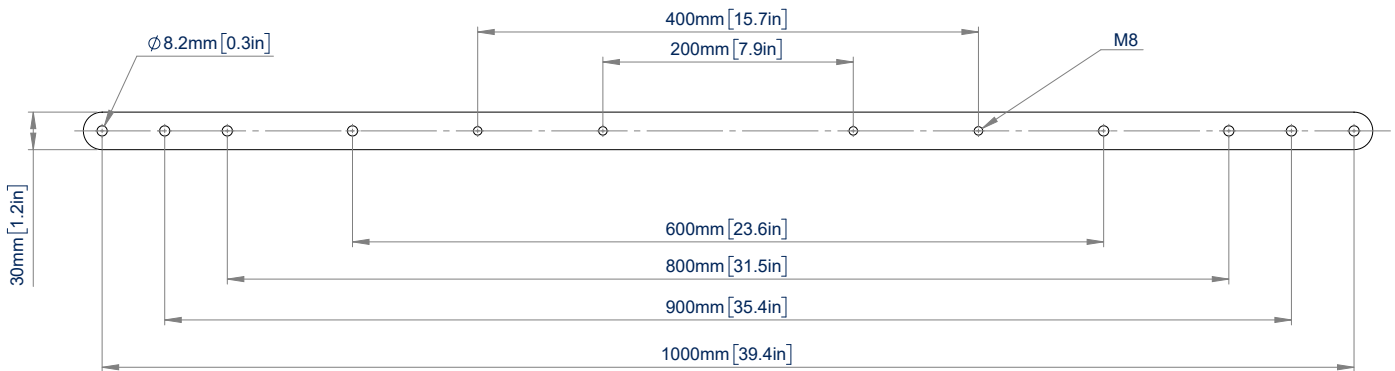

FRONT VIEW

ORDERING INFORMATION

COLOUR	ORDER REF	EAN
Black	BT7569/B	5019318306969

RELATED PRODUCTS

PRODUCT CODE	NAME	DESCRIPTION
BT8310XL	Heavy Duty Pop-In, Pop-Out Flat Screen Wall Mount	Designed for screens up to 125kg (per screen)
BT8390-VESA400MAF	VESA 400 Interface Arms with Micro-adjustment	Designed to assemble videowalls / multi-screen applications
BT7564	Interface Adaptor Arms	Designed for VESA® 600 x 400
BT7565	Interface Adaptor Arms	Designed for VESA® 900 x 400