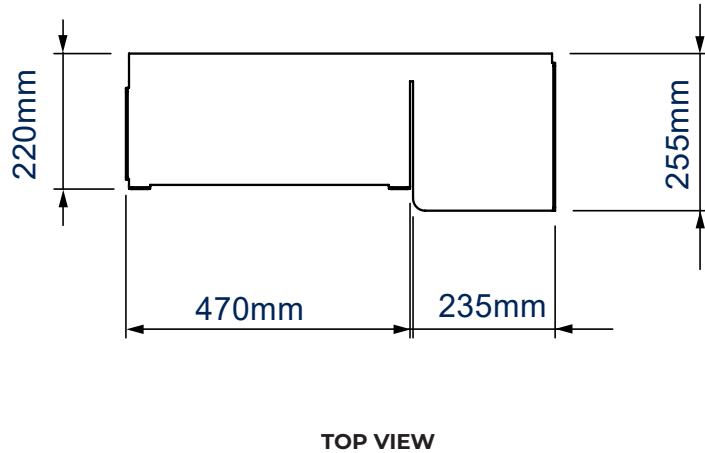

BT7865

ORDERING INFORMATION

COLOR	ORDER REF	BARCODE
Black	BT7865/B	5019318089725

RELATED PRODUCTS

PRODUCT CODE	NAME	DESCRIPTION
BT7052	Ø2" Accessory Collar	Allows mounts and accessories to be fitted to Ø2" poles
BT5952	Ø1.5" Accessory Collar	Allows mounts and accessories to be fitted to Ø1.5" poles
BT7033	Small AV Accessory Shelf	Ideal for use with B-Tech poles
BT7863	VC Camera Shelf	Compatible with BT7052, BT7841 and BT7260 accessory collars

SS-V2-BT7865-1.007.25