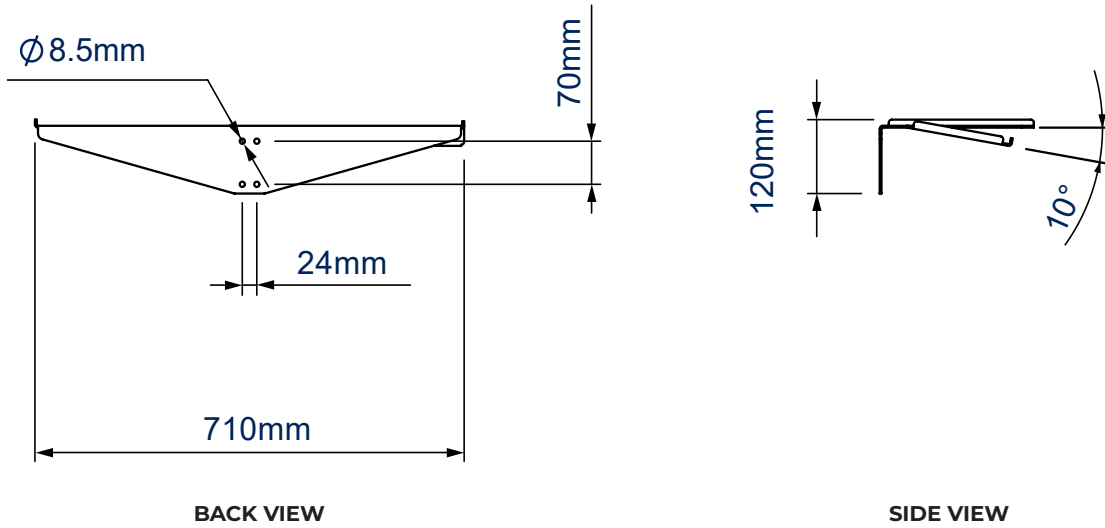

BT7865

ORDERING INFORMATION

COLOR	ORDER REF	BARCODE
Black	BT7865/B	5019318089725

RELATED PRODUCTS

PRODUCT CODE	NAME	DESCRIPTION
BT7052	Ø2" Accessory Collar	Allows mounts and accessories to be fitted to Ø2" poles
BT5952	Ø1.5" Accessory Collar	Allows mounts and accessories to be fitted to Ø1.5" poles
BT7033	Small AV Accessory Shelf	Ideal for use with B-Tech poles
BT7863	VC Camera Shelf	Compatible with BT7052, BT7841 and BT7260 accessory collars

SS-V2-BT7865-1.007.25