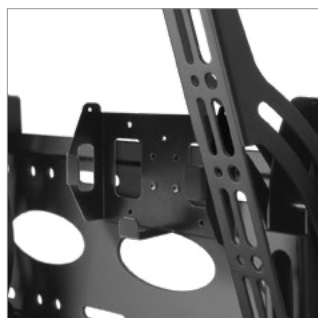

Compatible with a number of products including the BT7522, BT8430, BT8431 and BT8432