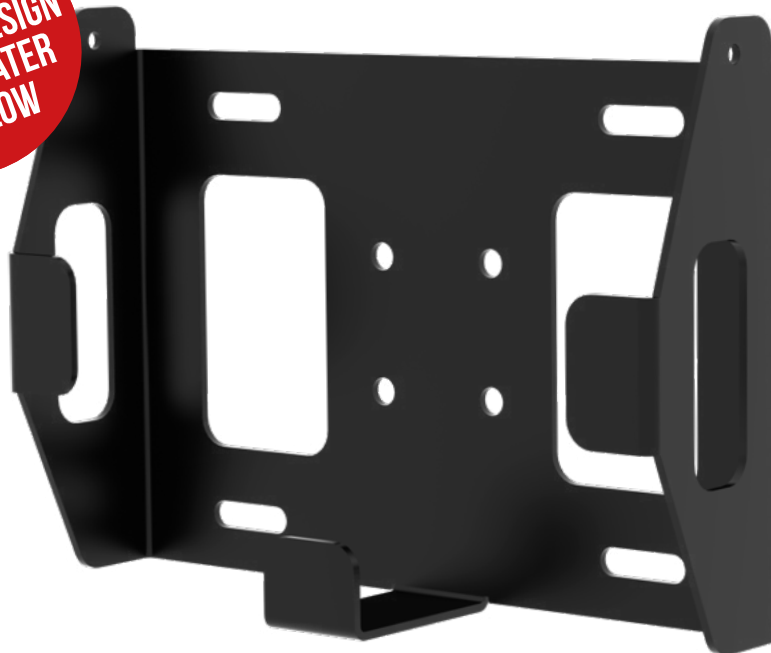

FEATURES
AN OPEN DESIGN
FOR GREATER
AIRFLOW

BT7867

DIGITAL SIGNAGE CRADLE

The BT7867 is a digital signage cradle that is used to mount media players up to 1kg onto B-Tech wall mounting solutions. The cradle is compatible with a number of products including the BT7522, BT8430, BT8431 and BT8432 wall mounts and is made to order based on the dimensions of your device. The open design of the BT7867 allows greater airflow which keeps the devices cool when in use and included security screws help prevent unauthorised removal of the device.

SPECIFICATION

Steel thickness	1.6mm
Max Load	1kg
Height	30mm*
Width	120mm*
Depth	20mm*
Colour	Black

*Please note the dimensions stated are based on an example device. The BT7867 is a bespoke product and will be made to order based on your specified device.

FEATURES

- Can be used to mount a digital signage player to a wall, poles or rails
- Open framework design provides a greater airflow, keeping the device cool
- Security screws help prevent unauthorised removal of the device
- Made to order based on the dimensions of your device, please ask for details

PACKING INFORMATION

COLOUR:	ORDER REF:	EAN CODE:	MASTER CARTON QTY:	INNER CARTON QTY:	MASTER CARTON WEIGHT:	MASTER CARTON CUBE:
Black	BT7867/B	5019318078866	1	0	N/A	N/A