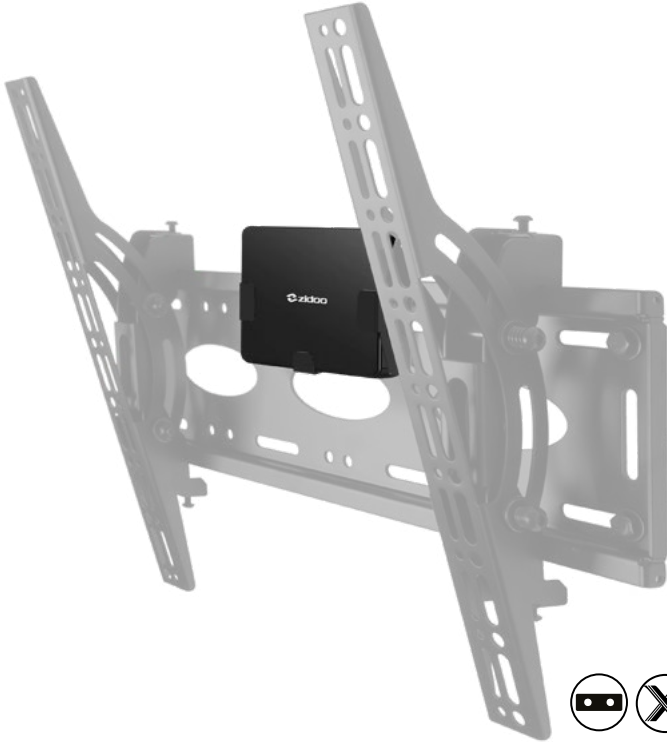

FEATURES
AN OPEN DESIGN
FOR GREATER
AIRFLOW

BT7867

DIGITAL SIGNAGE CRADLE

The BT7867 is a digital signage cradle that is used to mount media players up to 1kg onto B-Tech wall mounting solutions. The cradle is compatible with a number of products including the BT7522, BT8430, BT8431 and BT8432 wall mounts and is made to order based on the dimensions of your device. The open design of the BT7867 allows greater airflow which keeps the devices cool when in use and included security screws help prevent unauthorised removal of the device.

SPECIFICATION

Steel thickness	1.6mm
Max Load	1kg
Height	30mm*
Width	120mm*
Depth	20mm*
Colour	Black

*Please note the dimensions stated are based on an example device. The BT7867 is a bespoke product and will be made to order based on your specified device.

FEATURES

- Can be used to mount a digital signage player to a wall, poles or rails
- Open framework design provides a greater airflow, keeping the device cool
- Security screws help prevent unauthorised removal of the device
- Made to order based on the dimensions of your device, please ask for details

PACKING INFORMATION

COLOUR:	ORDER REF:	EAN CODE:	MASTER CARTON QTY:	INNER CARTON QTY:	MASTER CARTON WEIGHT:	MASTER CARTON CUBE:
Black	BT7867/B	5019318078866	1	0	N/A	N/A