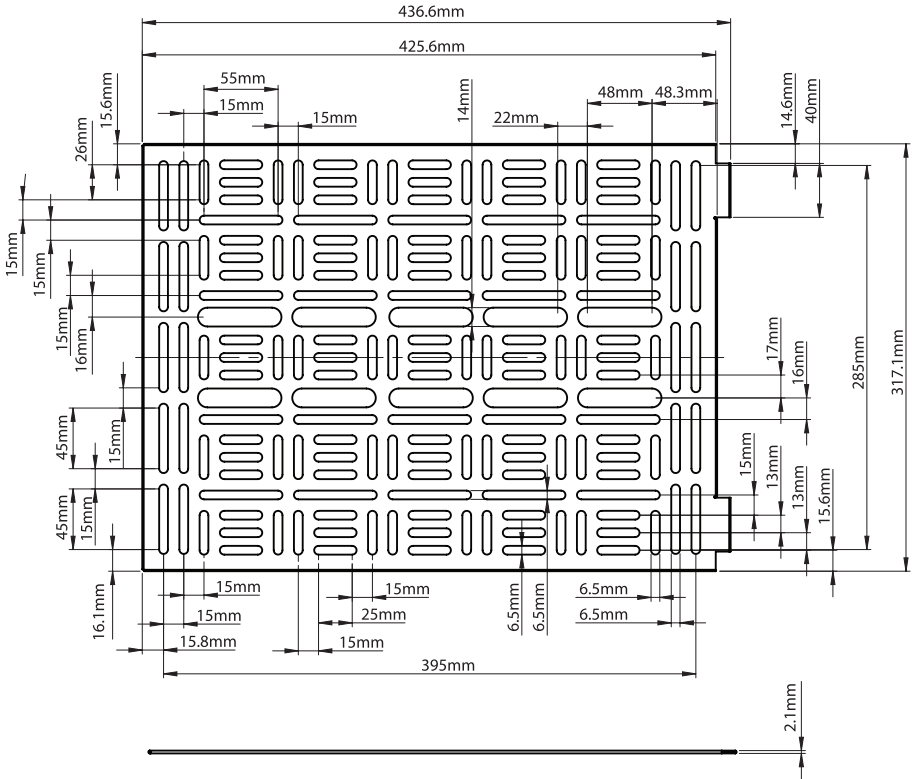

B-TECH AV MOUNTS

BT7883-TRAY

AV STORAGE TRAY

FOR USE WITH A BT7883 SLIDE-OUT WALL MOUNT

PRODUCT DIMENSIONS

©2021 B-Tech International Design & Manufacturing Ltd. All rights reserved.
B-Tech AV Mounts is a division of B-Tech International Design & Manufacturing Ltd.
B-Tech AV Mounts and the B-Tech logo are registered trade marks.
All other brands and product names are trademarks of their respective owners.
Photographs are for illustrative purposes only. E&OE.

AMA-BT7883-TRAY-V1-0421-110 MADE IN VIETNAM

CONTACT:
info@btechavmounts.com