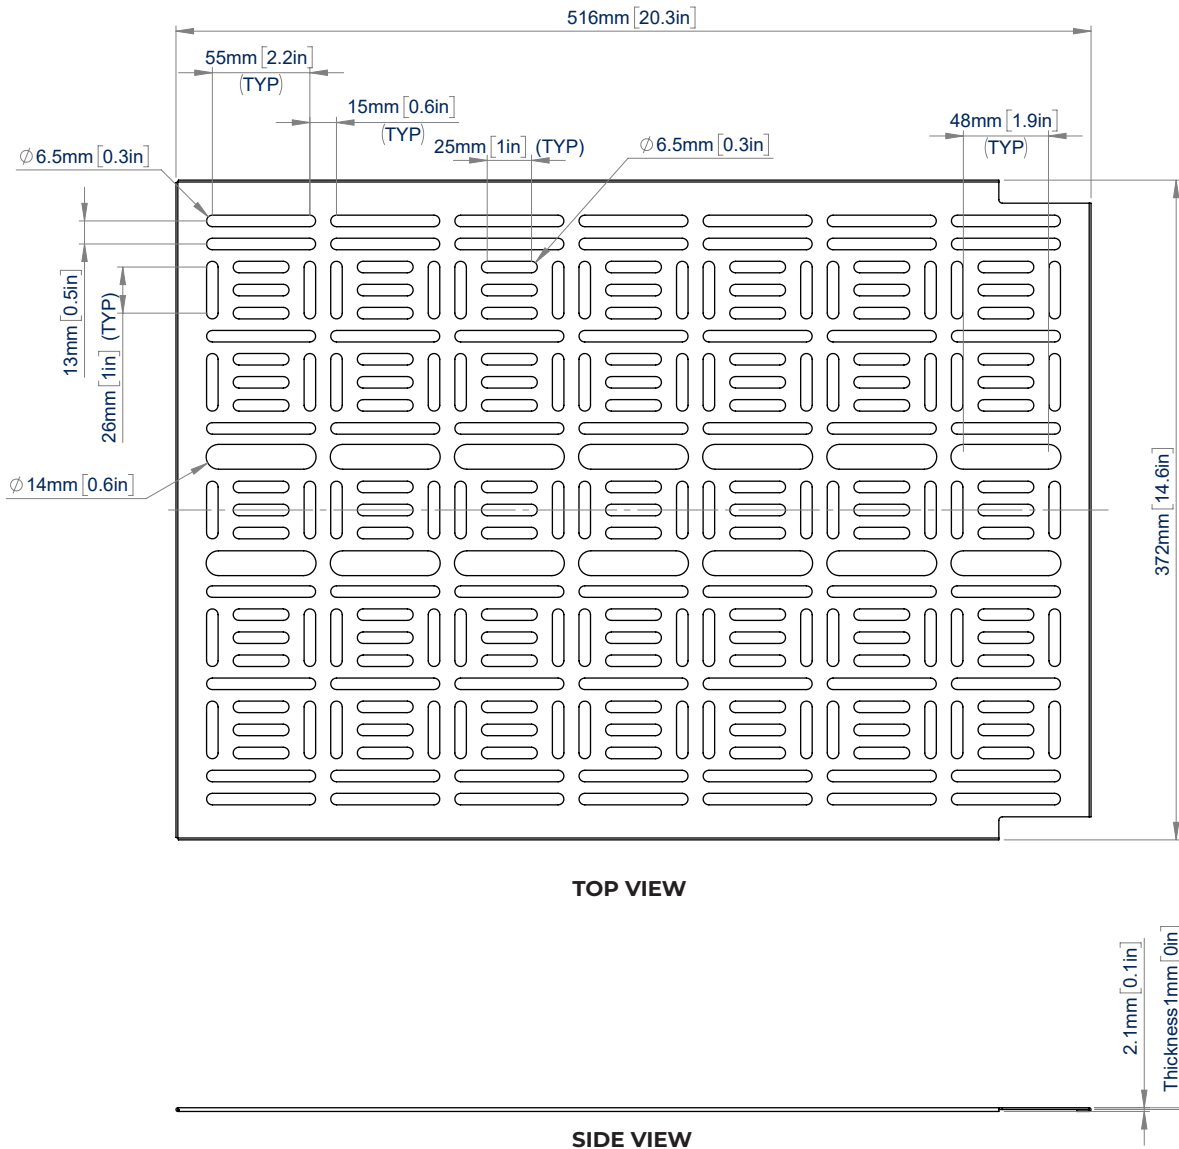

BT7884-TRAY

ORDERING INFORMATION

COLOR	ORDER REF	BARCODE
Black	BT7884-TRAY	5019318305511

RELATED PRODUCTS

PRODUCT CODE	NAME	DESCRIPTION
BT7884	Flip-Down AV Storage Mount	With Flip-Down AV Storage Tray
BT7883-TRAY	AV Storage Tray	For use with BT7883 Slide-Out Storage Mount
BT7885-TRAY	AV Storage Tray	For use with BT7885 Pull-Down AV Storage Mount
BT7888	Wall Mounted AV Slide-Out Storage Tray	Slide-Out Storage Tray to mount behind a flat screen display

SS-V2-BT7884-TRAY-140725