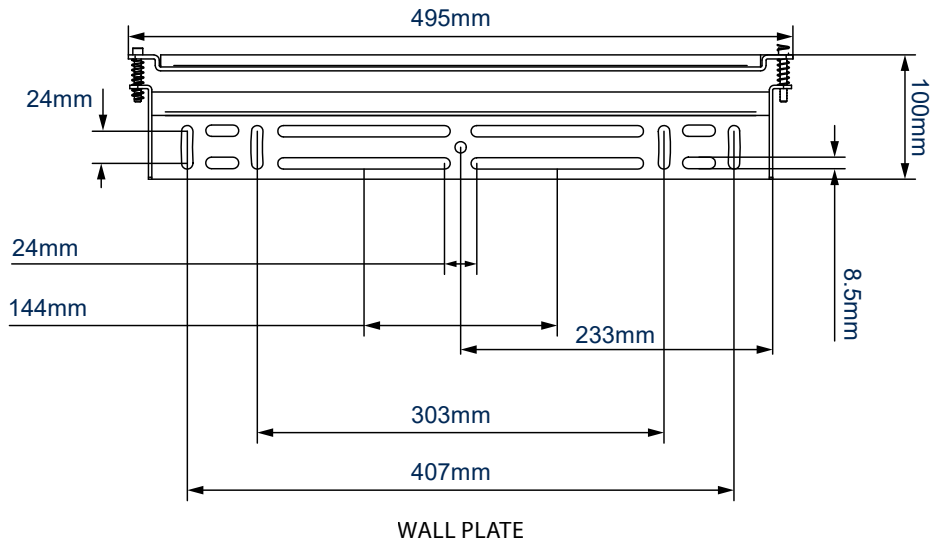

PACKING INFORMATION

COLOUR:	ORDER REF:	EAN CODE:	MASTER CARTON QTY:	INNER CARTON QTY:	MASTER CARTON WEIGHT:	MASTER CARTON CUBE:
Black	BT8210/B	5019318082016	8	2	20.74kg	0.063cbm