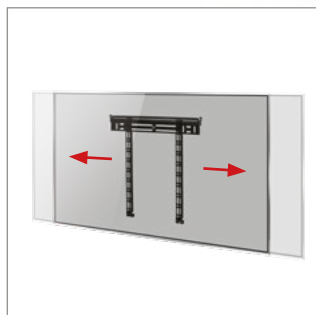

Post installation screen alignment for perfect positioning every time