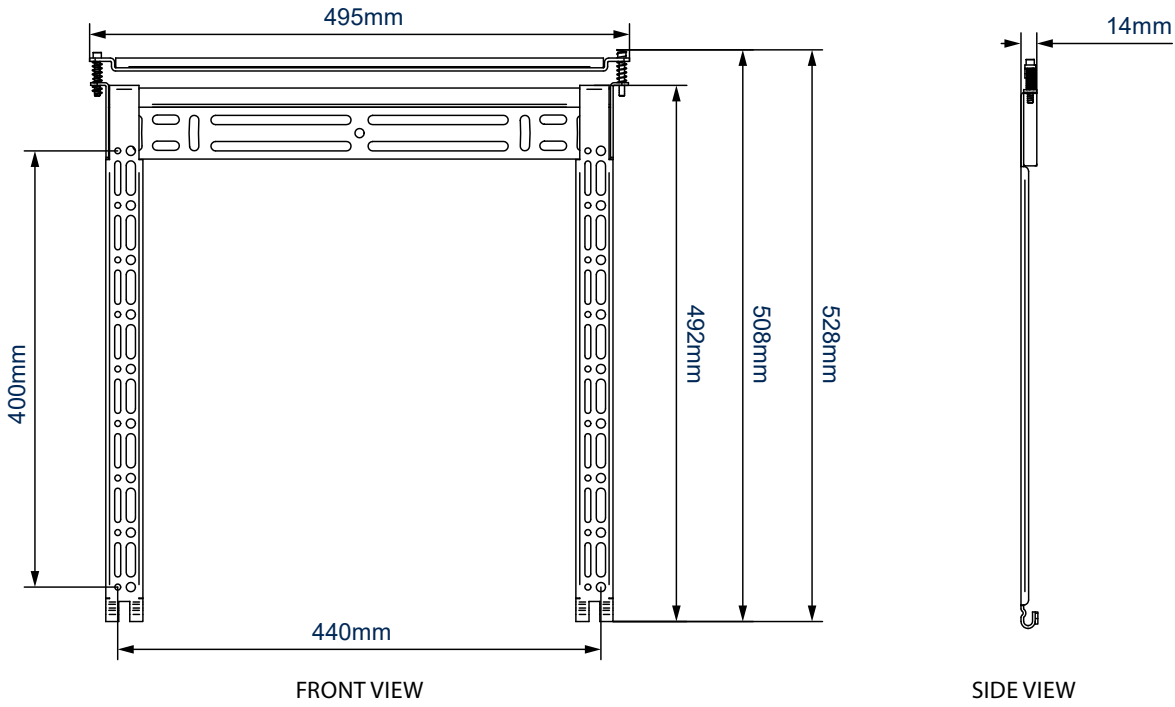

PACKING INFORMATION

COLOUR:	ORDER REF:	EAN CODE:	MASTER CARTON QTY:	INNER CARTON QTY:	MASTER CARTON WEIGHT:	MASTER CARTON CUBE:
Black	BT8210/B	5019318082016	8	2	20.74kg	0.063cbm