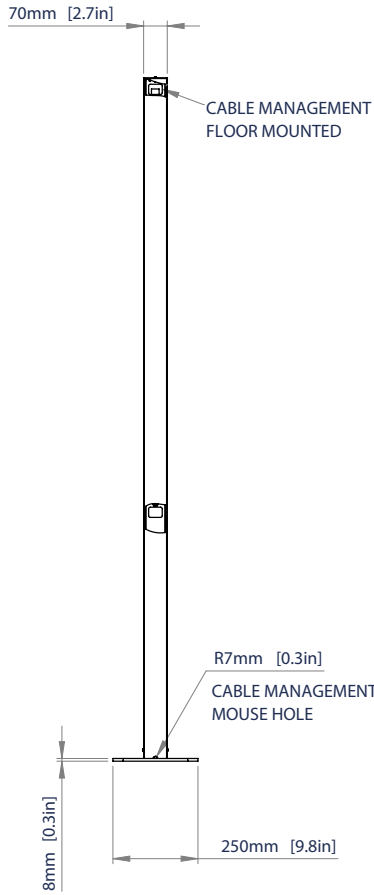

BT8326

SIDE VIEW