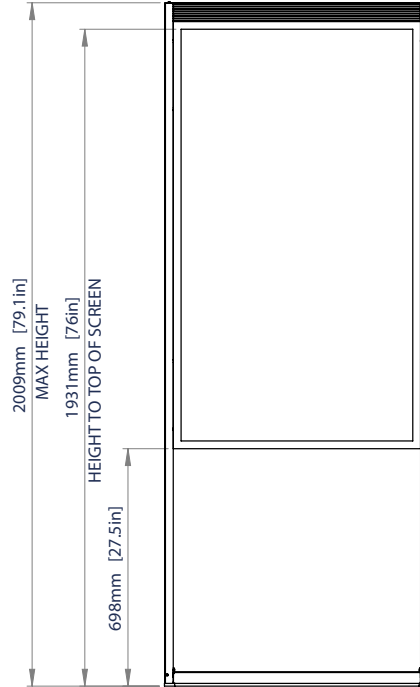

BT8326

FRONT VIEW

TOP VIEW

ORDERING INFORMATION

COLOR	ORDER REF	UPC
Black	BT8326/B	811867036435

RELATED PRODUCTS

PRODUCT CODE	NAME	DESCRIPTION
BT8325	Ceiling Mount	For double sided Samsung OM55N-D Series
BT7003	Freestanding Digital Signage Mount	With screen enclosure
BT7004	Bolt-Down Digital Signage Mount	With screen enclosure
BT8572	Large Flat Screen Single Pole Floor Stand	For screens up to 55"

SS-BT8326-170424-NA