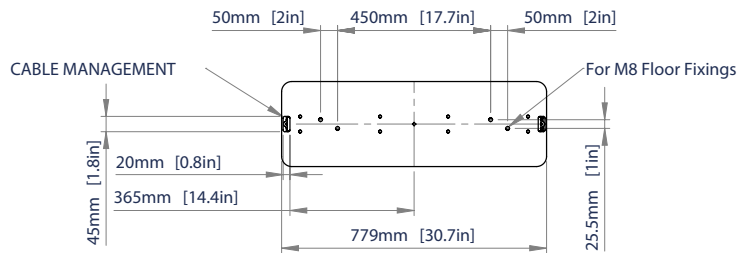

TOP VIEW

ORDERING INFORMATION

COLOR	ORDER REF	UPC
Black	BT8326/B	811867036435

RELATED PRODUCTS

PRODUCT CODE	NAME	DESCRIPTION
BT8325	Ceiling Mount	For double sided Samsung OM55N-D Series
BT7003	Freestanding Digital Signage Mount	With screen enclosure
BT7004	Bolt-Down Digital Signage Mount	With screen enclosure
BT8572	Large Flat Screen Single Pole Floor Stand	For screens up to 55"

SS-BT8326-170424-NA