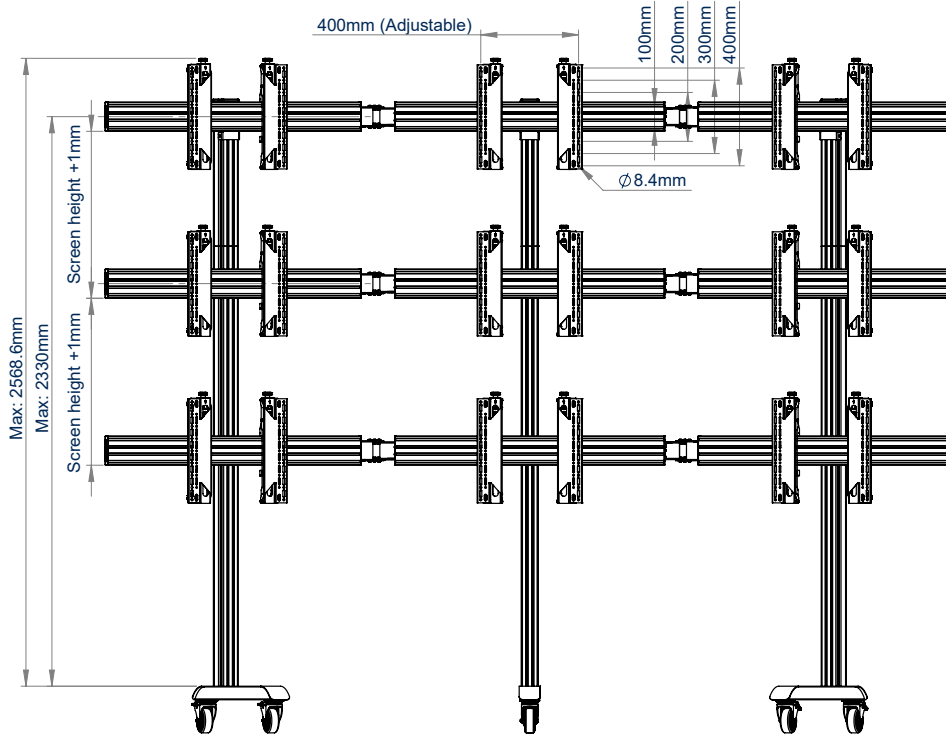

BT8374

FRONT VIEW

ORDERING INFORMATION

COLOR	ORDER REF	BARCODE
Black / Black	BT8374/BB	5019318301476
Black / Silver	BT8374/BS	5019318301469

RELATED PRODUCTS

PRODUCT CODE	NAME	DESCRIPTION
BT8373	Universal Freestanding Curved Videowall Stand	Designed to create curved videowalls
BT8375	Universal Bolt-Down Curved Videowall Stand	Designed to create curved videowalls
BT8376	Universal Freestanding Curved Videowall Mount	Designed to create curved videowalls
BT7032 / BT7033 / BT7863	AV Accessory Shelves	Attached directly to a vertical column