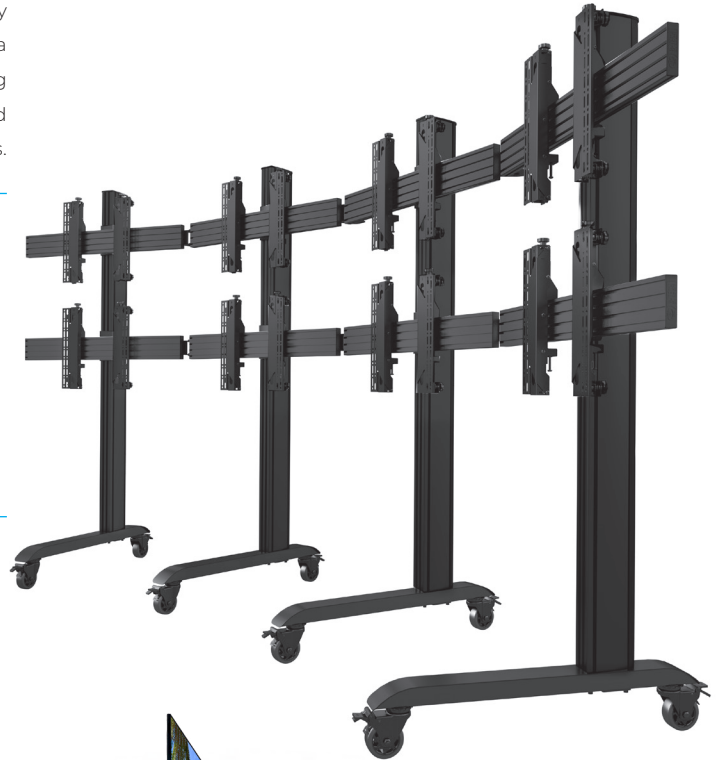

BT8374

UNIVERSAL MOBILE CURVED VIDEO WALL STAND

Designed to create curved videowalls, the **BT8374** is a mobile mounting solution with a universal design suitable for all videowall screens from 39" to 75". As part of B-Tech's dynamic System X range, this contemporary mounting solution is lightweight yet incredibly strong, has a high-end aesthetic quality and comes with important time saving features such as integrated angle guides, tool-less micro-adjustment and a universal screen position spacer to speed up the installation process.

SPECIFICATIONS

Recommended screen size	39" - 75"
Max load	110lbs per screen
Angle adjustment range	+/- 45°
VESA® & non-VESA fixings	up to 900*
Color options (columns)	Black or Silver

FEATURES

- 1 Angle up to +/-45° to create a concave or convex curved videowall
 - 2 Tool-less micro-adjustment for seamless screen alignment
 - 3 Option for BT8390-VESA400MAP pop-out arms when ordering
 - 4 Integrated cable management
- Configurable mounting solution available to order to your requirements, from stock - see configurator info
 - Design suitable for all videowall screens
 - Easy to use angle adjustment - set before or after installation
 - Integrated angle guides eliminate the need to measure required angles
 - Integrated rail mounting guides ensure the join position is consistent throughout the installation without the need to measure
 - Includes non-marking 4" locking/braked castors and alternative levelling feet
 - Safety screws help prevent unauthorized removal of screens
 - Simple installation with all mounting hardware included
 - TÜV certified

RECOMMENDED MAX SCREEN 75" 190cm	MAX LOAD 110lbs per screen	MAX VESA 900	MICRO ADJUSTMENT	COLOR OPTIONS	CONFIGURE AS REQUIRED	TÜV CERTIFIED TÜVRheinland	
--	---	------------------------	---------------------	------------------	--------------------------	----------------------------------	--