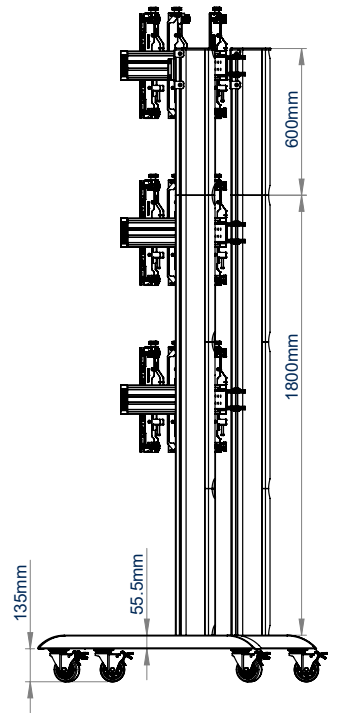

SIDE VIEW

ORDERING INFORMATION

COLOR	ORDER REF	BARCODE
Black / Black	BT8374/BB	5019318301476
Black / Silver	BT8374/BS	5019318301469

RELATED PRODUCTS

PRODUCT CODE	NAME	DESCRIPTION
BT8373	Universal Freestanding Curved Videowall Stand	Designed to create curved videowalls
BT8375	Universal Bolt-Down Curved Videowall Stand	Designed to create curved videowalls
BT8376	Universal Freestanding Curved Videowall Mount	Designed to create curved videowalls
BT7032 / BT7033 / BT7863	AV Accessory Shelves	Attached directly to a vertical column