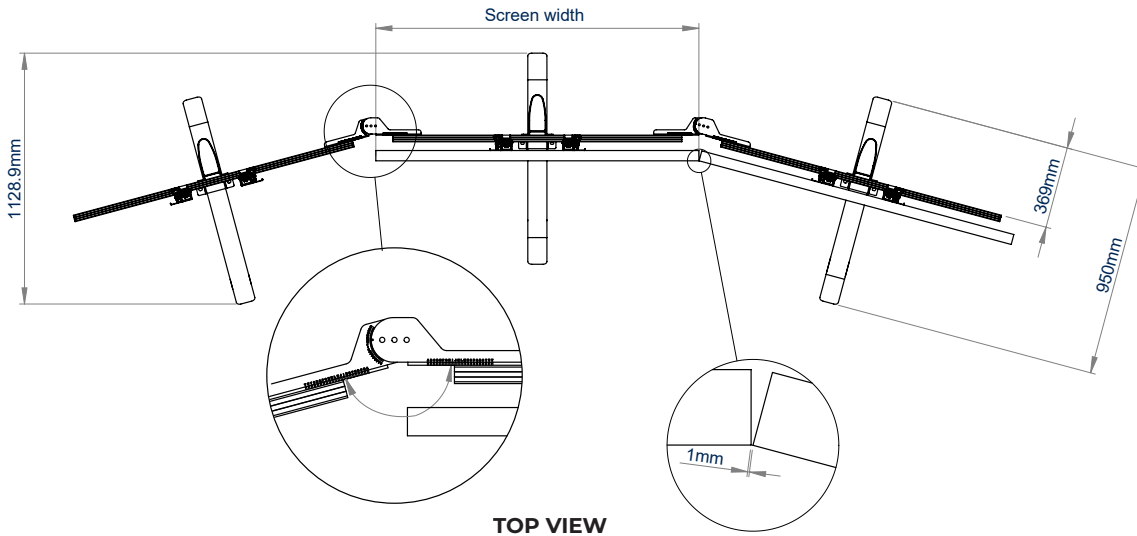

BT8374

TOP VIEW