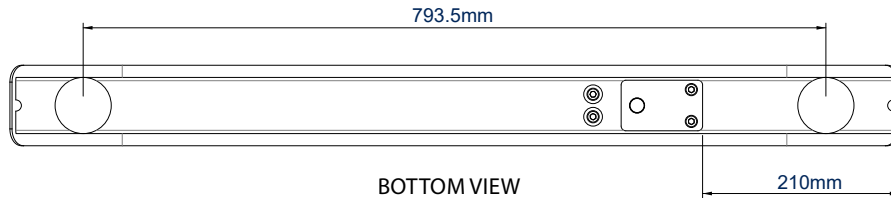

BOTTOM VIEW