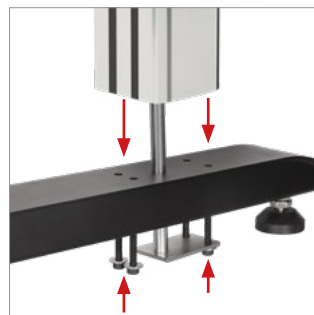

CREATE
 FREESTANDING
 OR MOBILE
 INSTALLS

BT8380-BASE

SYSTEM X™

FLOOR BASE FOR TROLLEYS AND STANDS

As part of the System X range the BT8380-BASE attaches directly to BT8380 Vertical Support Columns to create a secure foundation for freestanding or mobile screen mounting. The sturdy metal base is supplied with adjustable levelling feet for post-installation levelling, these feet can be removed and replaced with BT8380-CASTORS (4" Locking/Braked Castors) to create mobile mounting solutions. Bases are supplied as individual units, one base must be used per column.

SPECIFICATION

Length	950mm
Width	86mm
Height (with levelling feet)	107mm - 125mm
Colour	Black

FEATURES

- Creates a secure foundation for System X vertical support columns
- Attaches easily to vertical columns using the Zinc-plated support stems
- Each base is supplied with levelling feet
- Can be used with BT8380-CASTORS 4" braked castors (available separately) to create mobile mounting solutions
- For added security, freestanding installs can be secured using BT8380-FBFK floor base fixing kit (available separately)
- Supplied as individual units, one base must be used per column
- High-end aesthetic quality
- All mounting hardware included

Each base is supplied with 2 levelling feet to allow for post installation levelling

Can be used with BT8380-CASTORS 4" locking / braked castors to create mobile mounting solutions

Attaches easily to vertical columns using the Zinc-plated support stems

Freestanding installs can be securely bolted to the floor for added security using BT8380-FBFK floor base fixing kit

SIDE VIEW

TOP VIEW

BOTTOM VIEW

FRONT VIEW

LEVELLING FEET

FRONT VIEW

TOP VIEW