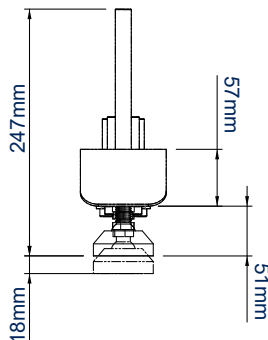

SPECIFICATION

Length	950mm
Width	86mm
Height (with levelling feet)	107mm - 125mm
Colour	Black

FEATURES

- Creates a secure foundation for System X vertical support columns
- Attaches easily to vertical columns using the Zinc-plated support stems
- Each base is supplied with levelling feet
- Can be used with BT8380-CASTORS 4" braked castors (available separately) to create mobile mounting solutions
- For added security, freestanding installs can be secured using BT8380-FBFK floor base fixing kit (available separately)
- Supplied as individual units, one base must be used per column
- High-end aesthetic quality
- All mounting hardware included

Freestanding installs can be securely bolted to the floor for added security using BT8380-FBFK floor base fixing kit

SIDE VIEW

TOP VIEW

BOTTOM VIEW

FRONT VIEW

LEVELLING FEET

FRONT VIEW

TOP VIEW