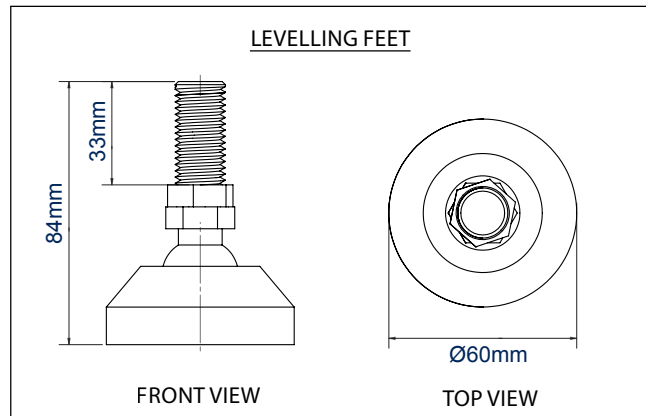

SPECIFICATION

Length	950mm
Width	86mm
Height (with levelling feet)	107mm - 125mm
Colour	Black

FEATURES

- Creates a secure foundation for System X vertical support columns
- Attaches easily to vertical columns using the Zinc-plated support stems
- Each base is supplied with levelling feet
- Can be used with BT8380-CASTORS 4" braked castors (available separately) to create mobile mounting solutions
- For added security, freestanding installs can be secured using BT8380-FBFK floor base fixing kit (available separately)
- Supplied as individual units, one base must be used per column
- High-end aesthetic quality
- All mounting hardware included

Freestanding installs can be securely bolted to the floor for added security using BT8380-FBFK floor base fixing kit

SIDE VIEW

TOP VIEW

BOTTOM VIEW

FRONT VIEW

LEVELLING FEET

FRONT VIEW

TOP VIEW