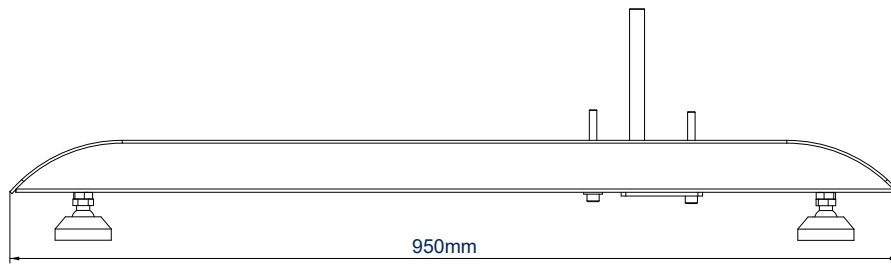

SIDE VIEW

PACKING INFORMATION

ORIGINAL DESIGNS BY B-TECH AV MOUNTS - REGISTERED DESIGNS & PATENTS APPLY

COLOUR:	ORDER REF:	EAN CODE:	MASTER CARTON QTY:	INNER CARTON QTY:	MASTER CARTON WEIGHT:	MASTER CARTON CUBE:
Black	BT8380-BASE/B	5019318501050	2	0	13.9kg	0.051cbm

ACCESSORIES AND RELATED PRODUCTS

4" Non-marking Braked Castors attach easily to BT8380-BASES

Floor Fixing Kit secures System X freestanding installations to the floor for added security

BT8380-BASE attaches directly to Vertical Support Columns to create a foundation for freestanding or mobile screen mounting

Fixed Floor Base provides a close-to-the-wall, bolt down solution that can be used as an alternative to BT8380-BASE

© 2019 B-Tech Av Mounts. All rights reserved. The information in this specification is subject to change without notice. B-Tech Av Mounts and the B-Tech logo are registered trademarks of B-Tech Av Mounts. All other trademarks are the property of their respective owners. B-Tech Av Mounts is not responsible for any damage caused by improper or unauthorized use of its products. Any reproduction or modification of any part of this specification is strictly prohibited unless prior written permission has been granted by B-Tech Av Mounts.

SS-V2-BT8380-BASE-070819