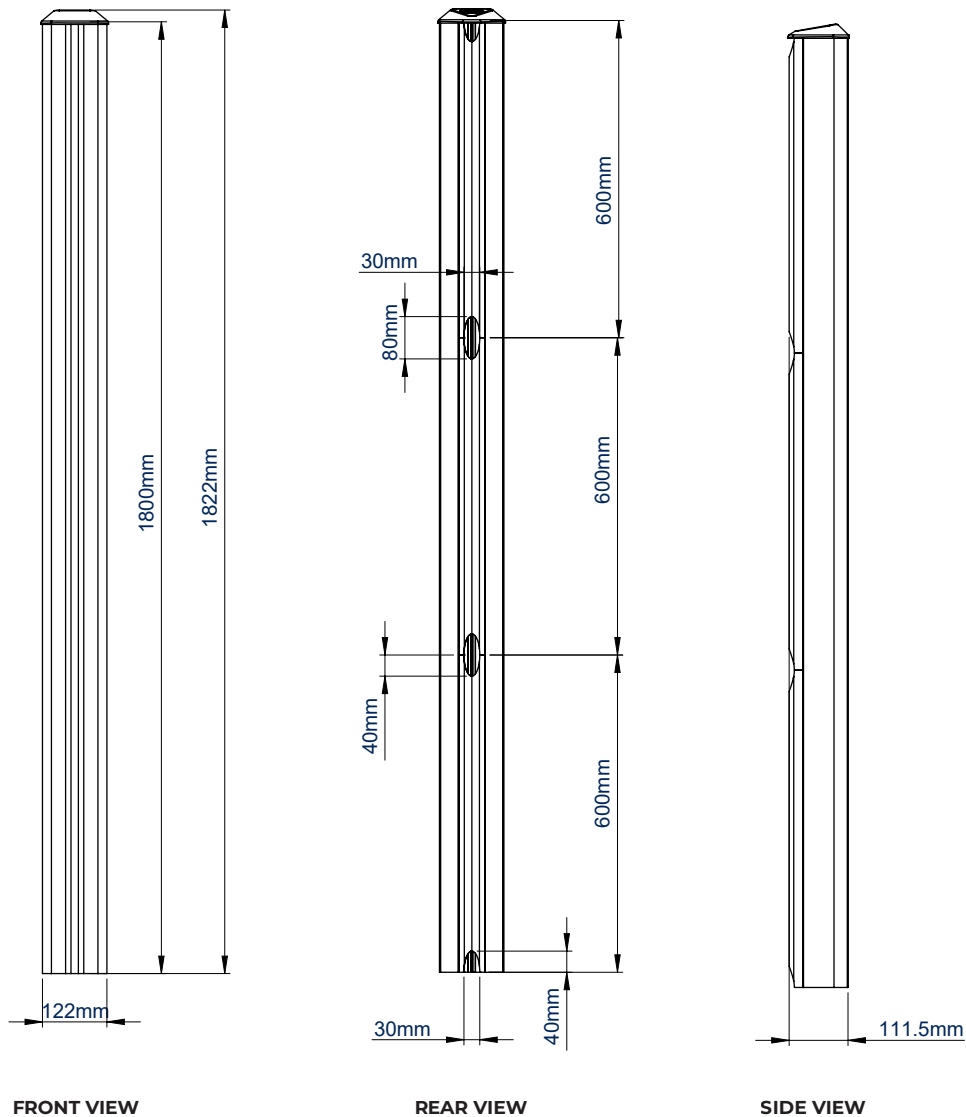

BT8381

ORDERING INFORMATION

COLOUR	ORDER REF	EAN
Black	BT8381/B	15019318306911

RELATED PRODUCTS

PRODUCT CODE	NAME	DESCRIPTION
BT8385	Vertical Columns	Available in silver or black
BT8381-JPS	Joining Plate Kit	Used for joining BT8390 rails to BT8381 columns
BT8390	Mounting Rails	Fixed to BT8381 columns using BT8381-JPS & accessorised using System X interface arms
BT4000 / BT4001 / BT4002	Floor Bases	Attach directly to vertical columns for a freestanding installation

SS-V2-BT8381-281025