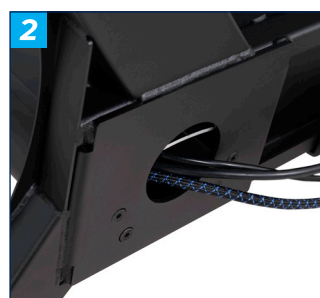

BT8385-TXB

TWIN COLUMN BASE FOR USE WITH BT8385

BT8385-TXB provides a sturdy base to create a freestanding screen mounting solution for extra large screens. The base is supplied in two parts for easy transportation and fixed together onsite. Two BT8385 Vertical Columns fix to the base to create the basis of your installation. Supplied with adjustable levelling feet to accommodate uneven floor surfaces. Braked castors are also available for a mobile solutions (BTW75-4 available separately).

SPECIFICATIONS

Twin screen max load	56kg per screen
Single screen max load	100kg
Colour	Black

FEATURES

- 1 Supplied with adjustable levelling feet to accommodate uneven floor surfaces
- 2 Integrated cable management throughout the base
- 3 Base unit supplied in two parts for easy shipping
- 4 Braked Castors (BTW75-4) for a mobile solution are available separately
- Provides a sturdy base for create a freestanding screen mounting solution
- Fixes easily to BT8385 columns

<p>MAX LOAD TWIN</p>  <p>56kg</p>	<p>MAX LOAD SINGLE</p>  <p>100kg</p>	
--	---	---

BT8385-TXB

ORDERING INFORMATION

COLOUR	ORDER REF	EAN
Black	BT8385-TXB/B	5019318302916

RELATED PRODUCTS

PRODUCT CODE	NAME	DESCRIPTION
BT8385-130 / 190	Vertical Columns	Available in silver or black
BTW75-4	Braked Casters	Adds mobility to Mode-AL bases
BT8385-SXB	Single Column Base	For use with a single BT8385 Vertical Column
BT8585-RTC	Rail-to-Column Mounting Bracket	For use with BT8385 Vertical Columns