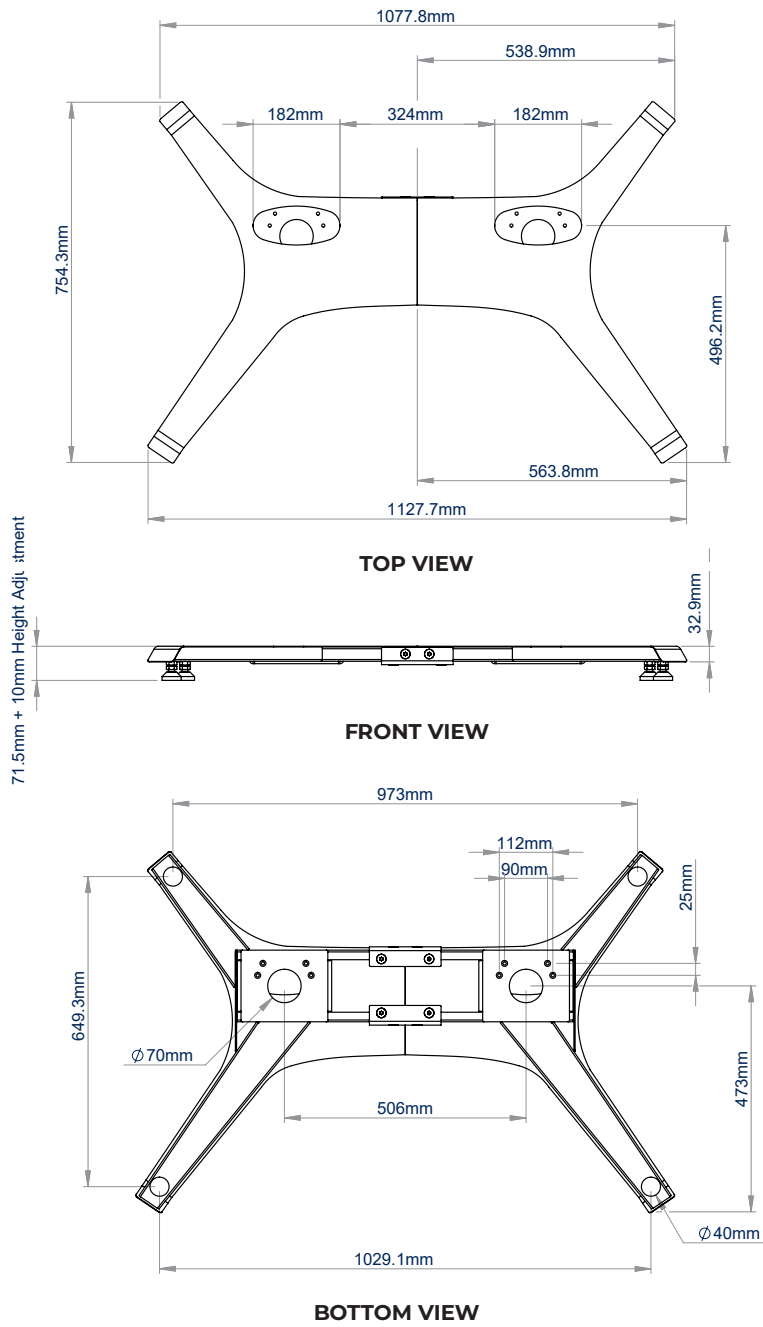

BT8385-TXB

ORDERING INFORMATION

COLOUR	ORDER REF	EAN
Black	BT8385-TXB/B	5019318302916

RELATED PRODUCTS

PRODUCT CODE	NAME	DESCRIPTION
BT8385-130 / 190	Vertical Columns	Available in silver or black
BTW75-4	Braked Casters	Adds mobility to Mode-AL bases
BT8385-SXB	Single Column Base	For use with a single BT8385 Vertical Column
BT8585-RTC	Rail-to-Column Mounting Bracket	For use with BT8385 Vertical Columns

SS-V2-BT8385-TXB-1 90924