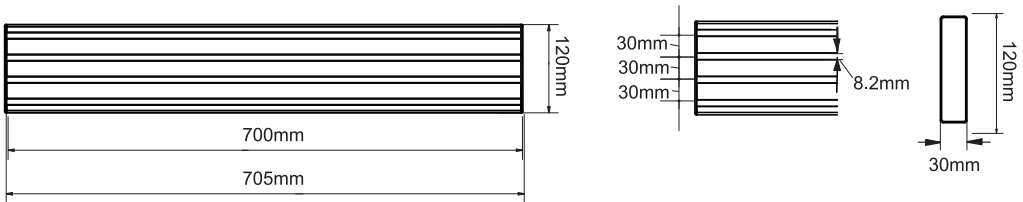

PRODUCT DIMENSIONS

THESE DIMENSIONS ARE INTENDED AS A GUIDE ONLY AND
B-TECH ACCEPTS NO LIABILITY FOR THE ACCURACY OF THE INFORMATION

B-TECH AUDIO VIDEO MOUNTS

HEAD OFFICE

B-Tech International Limited

Bennett House, Long March, Daventry, Northants., NN11 4NR, UK

Email: info@btechavmounts.com

www.btechavmounts.com