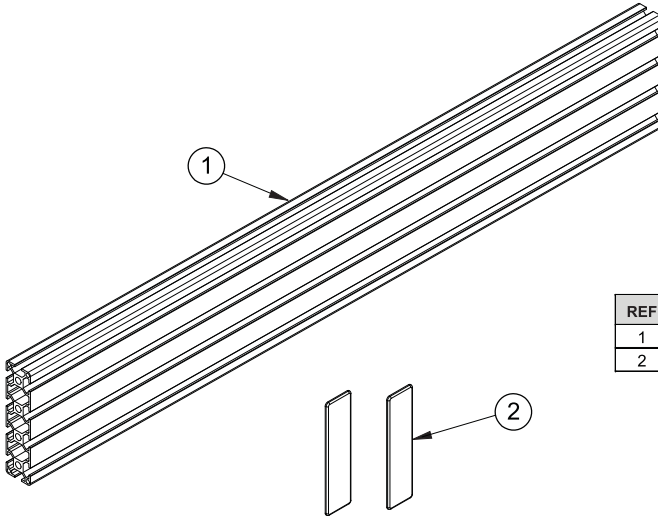

BT8390-070

SYSTEM X™

HORIZONTAL MOUNTING RAIL PARTS LIST

This pack contains 1 Mounting Rail

PLEASE KEEP THIS FOR FUTURE REFERENCE

PARTS LIST

REF	PART NAME	QTY
1	MOUNTING RAIL	1
2	END CAP	2

Designed to work in conjunction with B-Tech's System X range