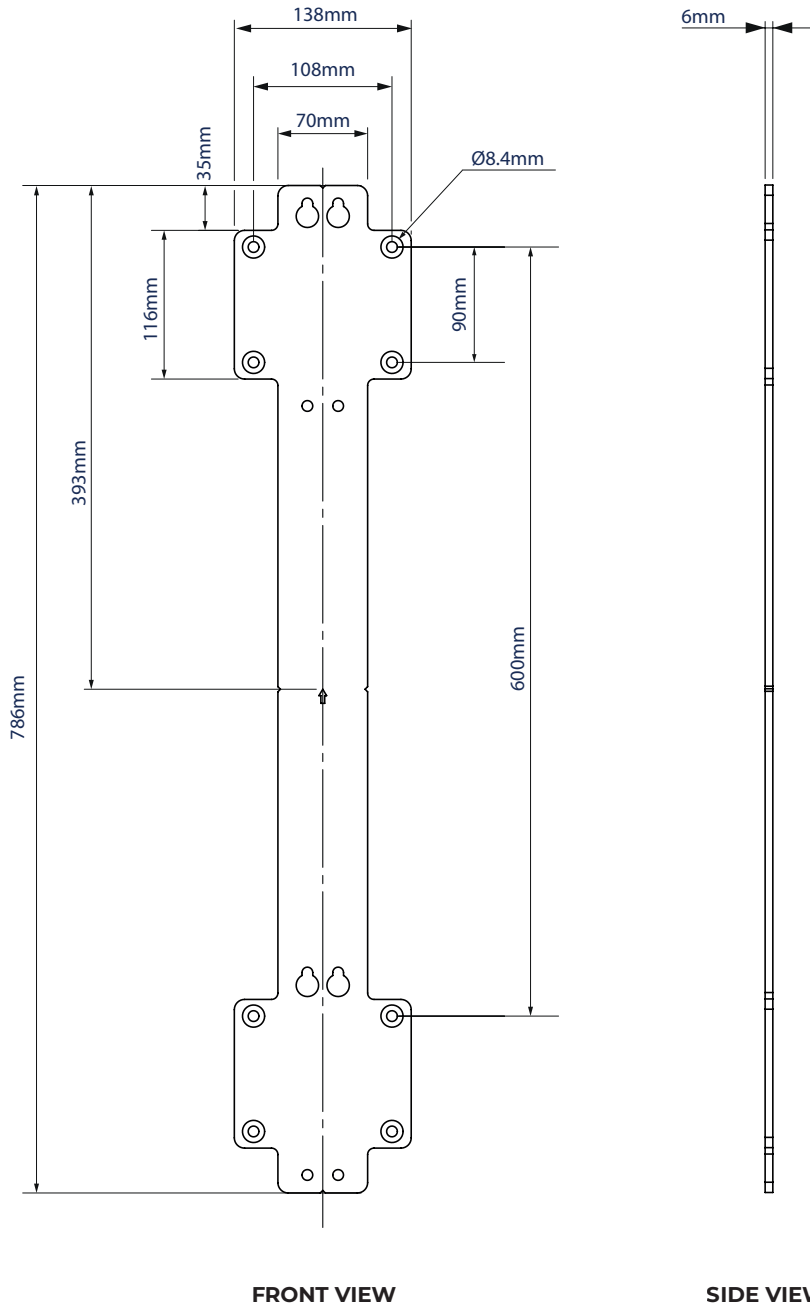

BT8390-WFK3

FRONT VIEW

SIDE VIEW

ORDERING INFORMATION

COLOUR	ORDER REF	EAN
Black	BT8390-WFK3/B V2	5019318306662

RELATED PRODUCTS

PRODUCT CODE	NAME	DESCRIPTION
BT8390	System X Horizontal Mounting Rail	Sturdy mounting rail designed to support a variety of interface arms & mounts
BT8380	Vertical Support Columns	For freestanding, mobile or bolt-down screen mounting
BT8390-VESA800F	XL Interface Arms	Designed for mounting screens using VESA fixings up to 800
BT8390-VESA1200F	XXL Interface Arms	Designed for mounting screens using VESA fixings up to 1200

SS-V4-BT8390-WFK3-260924