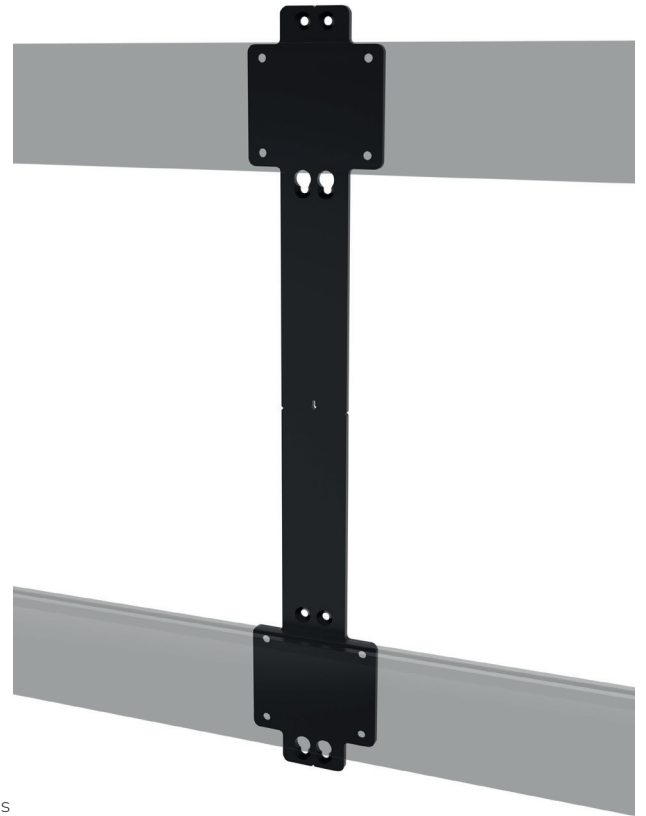

BT8390-WFK3

SYSTEM X™ DUAL RAIL MOUNTING BRACKET

The BT8390-WFK3 is a bracket designed to fix two BT8390 mounting rails onto walls or vertical support columns, for the installation of large format displays. The bracket is ideal for reducing installation times, by eliminating the need to measure the distance between mounted rails.

SPECIFICATIONS

Recommended interface arms	BT8390-VESA800F & BT8390-VESA1200F
Distance from wall (to front of rail)	36mm
Distance between rails	480mm
Brackets supplied per pack	1

REQUIRED QTY PER RAIL LENGTH (LANDSCAPE INSTALLS*)

RAIL LENGTH	QTY
0-2000mm	2pcs
2001-3500mm	3pcs
3501-5500mm	4pcs
5501-7750mm	5pcs
7751-8500mm	6pcs

FEATURES

1. **1** Can also be used for video wall installations that use Vertical Support Columns
  2. **2** Dramatically reduces install times by eliminating the need to measure the distance between the rails
  3. **3** Low profile design for a close to the wall installation
  4. **4** Use with BT8390-VESA800F interface arms for a quick installation
2. Designed to dual mount BT8390 horizontal mounting rails to the wall
   - Keyhole fixings for quick and easy installation
   - All mounting hardware included
   - TUV certified

SYSTEM X

*Use B-Tech's online configuration tool to automatically calculate the quantity required based on your configuration. www.btechavmounts.com/systemx-configurator