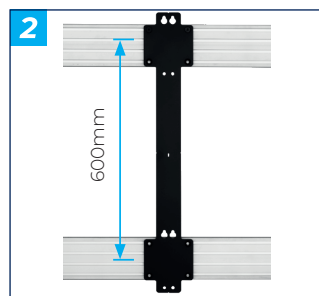

BT8390-WFK3

SYSTEM X™ DUAL RAIL MOUNTING BRACKET

The BT8390-WFK3 is a bracket designed to fix two BT8390 mounting rails onto walls or vertical support columns, for the installation of large format displays. The bracket is ideal for reducing installation times, by eliminating the need to measure the distance between mounted rails.

SPECIFICATIONS

Recommended interface arms	BT8390-VESA800F & BT8390-VESA1200F
Distance from wall (to front of rail)	36mm
Distance between rails	480mm
Brackets supplied per pack	1

REQUIRED QTY PER RAIL LENGTH (LANDSCAPE INSTALLS*)

RAIL LENGTH	QTY
0-2000mm	2pcs
2001-3500mm	3pcs
3501-5500mm	4pcs
5501-7750mm	5pcs
7751-8500mm	6pcs

FEATURES

1. **1** Can also be used for video wall installations that use Vertical Support Columns
  2. **2** Dramatically reduces install times by eliminating the need to measure the distance between the rails
  3. **3** Low profile design for a close to the wall installation
  4. **4** Use with BT8390-VESA800F interface arms for a quick installation
2. Designed to dual mount BT8390 horizontal mounting rails to the wall
   - Keyhole fixings for quick and easy installation
   - All mounting hardware included
   - TUV certified

SYSTEM X

*Use B-Tech's online configuration tool to automatically calculate the quantity required based on your configuration. www.btechavmounts.com/systemx-configurator