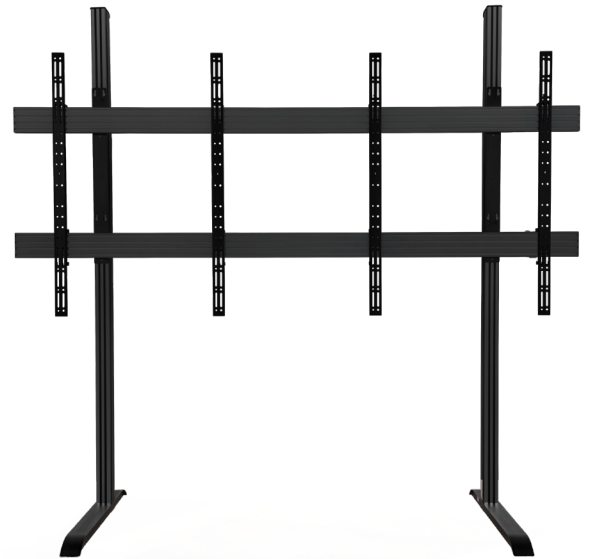

BT83LAEC015-S

FLOOR STAND FOR LG 136" LED ALL-IN-ONE ESSENTIAL SERIES

BT83LAEC015-S is a freestanding mounting solution designed specifically for LG's LAEB015 136" All-in-One Essential Series LED display. A stylish yet simplistic design allows for a quick and easy installation. The All-in-One display is made up of two cabinets. Interface arms are fitted to each cabinet and simply hooked onto the stand. The cabinets can then be pushed together and locked into place using LG's locking mechanism.

SPECIFICATIONS

Compatible Panels	LG LAEC015 136" All-In-One Display
Panel fixing method	Rear mounted via hook-on interface arms
Color (Columns & Rails)	Black
Color (Base & Interface Arms)	Black
For indoor use only	

FEATURES

- 1 Designed specifically for LG LAEC015 136" AIO Essential Series LED display
- 2 Simple 'hook-on' design
- 3 Adjustable leveling feet to accommodate uneven floor surfaces
 - Integrated cable management for a neat and tidy install
- 4 Mobile and bolt-down versions also available
 - All mounting hardware included

BT83LAEC015-S

TOP VIEW

DETAIL A
SCALE 1 : 5

REAR VIEW

SIDE VIEW

ORDERING INFORMATION

COLOR	ORDER REF	UPC
Black Base with Black Columns and Rails	BT83LAEC015-S/BB	811867036183
Black Base with Silver Columns and Rails	BT83LAEC015-S/BS	811867036190