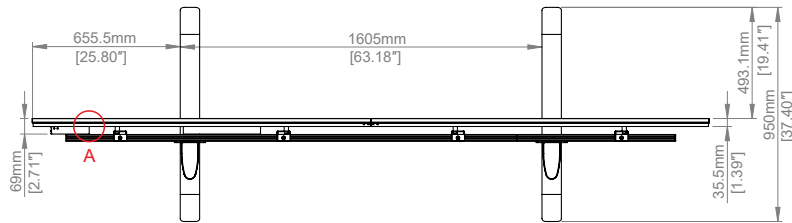

BT83LAEC015-S

TOP VIEW