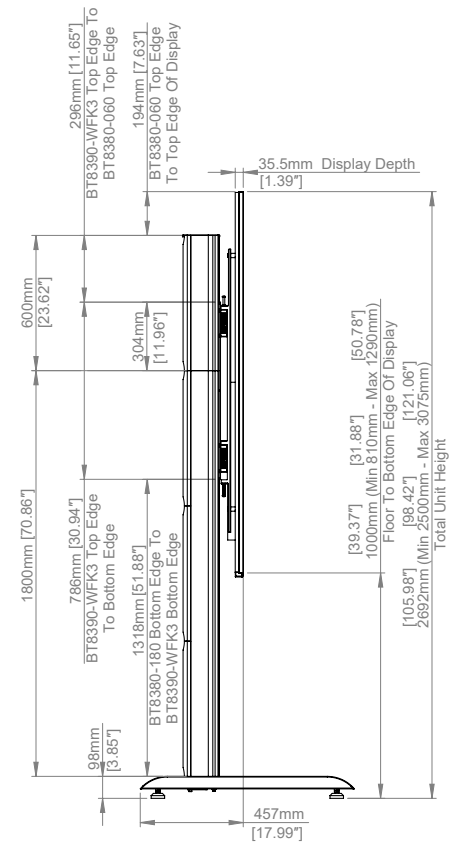

SIDE VIEW

ORDERING INFORMATION

COLOR	ORDER REF	UPC
Black Base with Black Columns and Rails	BT83LAEC015-S/BB	811867036183
Black Base with Silver Columns and Rails	BT83LAEC015-S/BS	811867036190

RELATED PRODUCTS

PRODUCT CODE	NAME	DESCRIPTION
BT83LAEC015-M	Mobile dvLED Solution	Designed to mount LG 136" All-in-One LED display
BT83LAEC015-B	Bolt-Down dvLED Solution	Designed to mount LG 136" All-in-One LED display
BT7882	AV Cradle	Attaches directly to columns or rails to house AV and IT hardware
BT7032	Large AV Accessory Shelf	Can be attached directly to columns or rails to hold AV equipment