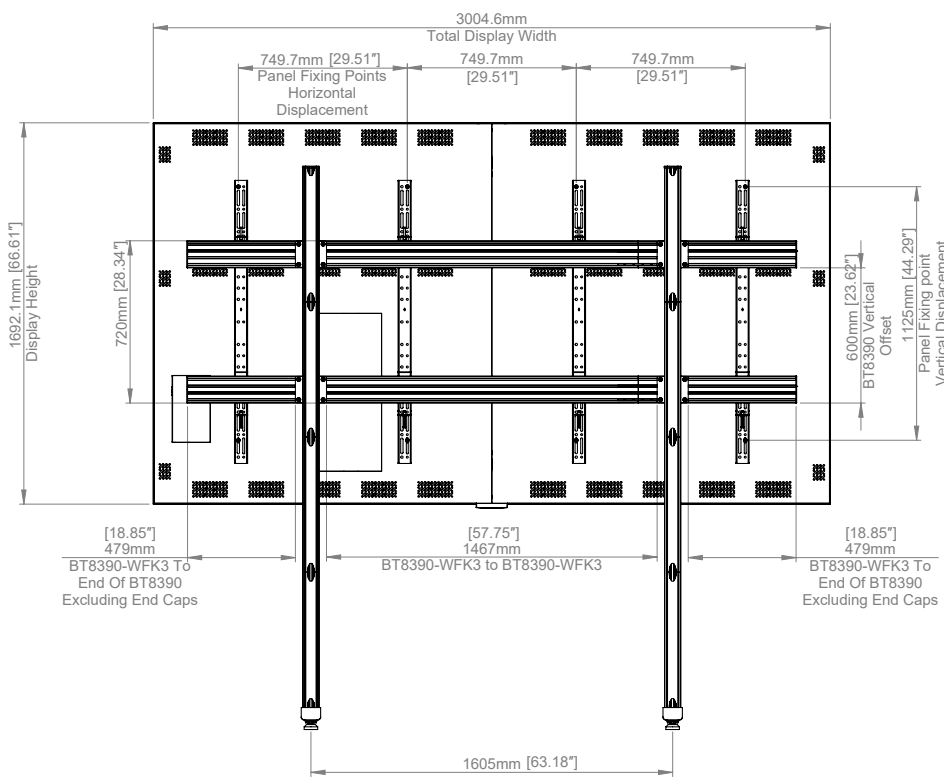

BT83LAEC015-S

REAR VIEW

ORDERING INFORMATION

COLOR	ORDER REF	UPC
Black Base with Black Columns and Rails	BT83LAEC015-S/BB	811867036183
Black Base with Silver Columns and Rails	BT83LAEC015-S/BS	811867036190

RELATED PRODUCTS

PRODUCT CODE	NAME	DESCRIPTION
BT83LAEC015-M	Mobile dvLED Solution	Designed to mount LG 136" All-in-One LED display
BT83LAEC015-B	Bolt-Down dvLED Solution	Designed to mount LG 136" All-in-One LED display
BT7882	AV Cradle	Attaches directly to columns or rails to house AV and IT hardware
BT7032	Large AV Accessory Shelf	Can be attached directly to columns or rails to hold AV equipment