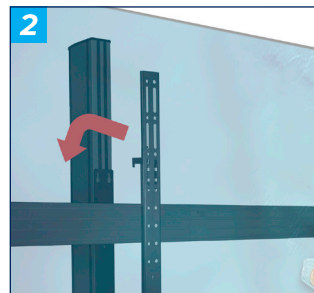

ORDERING INFORMATION

COLOR	ORDER REF	UPC
Black Base, Black Columns / Rails	BT83LG171-S/BB	811867030457
Black Base, Silver Columns / Rails	BT83LG171-S/BS	811867030464