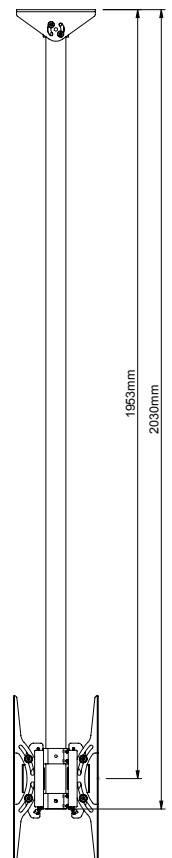

Designed for two screens up to
65" (165cm) / 35kg (77lbs) per screen

- Fits screens with mounting patterns up to H: 825 (32.5") x V: 500mm (19.7") including screens using VESA® fixings up to 800 x 500mm
- Easy tilt adjustment of interface +/-15°
- Unique 'Torsion-Tilt' mechanism
- Integrated cable management
- Pole can be tilted up to 90° for mounting on angled ceilings
- Supplied with safety bolt and Locking bars for a secure installation
- Simple 'hook-on' installation with all mounting hardware included
- Available in three lengths
BT8429-100:
Ceiling drop to centre of mount: 953mm (37.5")
BT8429-150:
Ceiling drop to centre of mount: 1453mm (57.2")
BT8429-200:
Ceiling drop to centre of mount: 1953mm (76.9")
- Available in Black or Black with a Chrome Pole

Per Screen

Supplied with safety bolt for a secure installation

Easy tilt adjustment +/-15°

Ceiling mount tilt function allows for installation on angled ceilings

Available in Black with Black or Chrome poles in various lengths

Back-to-Back Flat Screen Ceiling Mount with Tilt Designed for screens up to 65"

For more information please visit www.btechavmounts.com/BT8429

BT8429

Ceiling Plate - Top View

Ceiling Plate - Side View

Front View

Side View - 1m Pole

Side View - 1.5m Pole

Side View - 2m Pole

Product Code:	Colour:	Order Ref:	MC Qty	IC Qty	MC Weight	MC Cube	EAN Code:
BT8429-100	Black	BT8429-100/B	1/1	0/0	16.04kg / 2.04kg	0.0795cbm / 0.0283cbm	5019318551444
BT8429-100	Chrome Pole	BT8429-100/C	1/1	0/0	16.04kg / 2.04kg	0.0795cbm / 0.0283cbm	5019318551543
BT8429-150	Black	BT8429-150/B	1/1	0/0	16.04kg / 3.02kg	0.0795cbm / 0.0269cbm	5019318551451
BT8429-150	Chrome Pole	BT8429-150/C	1/1	0/0	16.04kg / 3.02kg	0.0795cbm / 0.0269cbm	5019318551550
BT8429-200	Black	BT8429-200/B	1/1	0/0	16.04kg / 3.75kg	0.0795cbm / 0.0378cbm	5019318551468
BT8429-200	Chrome Pole	BT8429-200/C	1/1	0/0	16.04kg / 3.75kg	0.0795cbm / 0.0378cbm	5019318551567