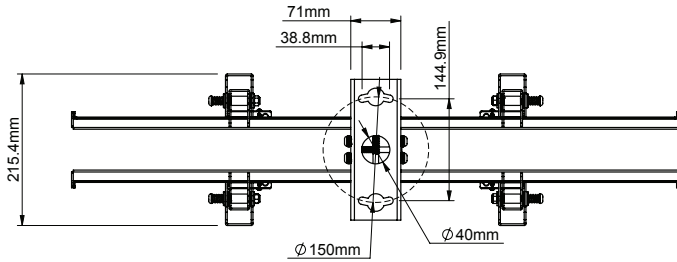

Designed for two screens up to
65" (165cm) / 35kg (77lbs) per screen

- Fits screens with mounting patterns up to H: 825 (32.5") x V: 500mm (19.7") including screens using VESA® fixings up to 800 x 500mm
- Easy tilt adjustment of interface +/-15°
- Unique 'Torsion-Tilt' mechanism
- Integrated cable management
- Pole can be tilted up to 90° for mounting on angled ceilings
- Supplied with safety bolt and Locking bars for a secure installation
- Simple 'hook-on' installation with all mounting hardware included
- Available in three lengths
BT8429-100:
Ceiling drop to centre of mount: 953mm (37.5")
BT8429-150:
Ceiling drop to centre of mount: 1453mm (57.2")
BT8429-200:
Ceiling drop to centre of mount: 1953mm (76.9")
- Available in Black or Black with a Chrome Pole

Per Screen

Supplied with safety bolt for a secure installation

Easy tilt adjustment +/-15°

Ceiling mount tilt function allows for installation on angled ceilings

Available in Black with Black or Chrome poles in various lengths

Back-to-Back Flat Screen Ceiling Mount with Tilt Designed for screens up to 65"

For more information please visit www.btechavmounts.com/BT8429

BT8429

Ceiling Plate - Top View

Ceiling Plate - Side View

Front View

Side View - 1m Pole

Side View - 1.5m Pole

Side View - 2m Pole

Product Code:	Colour:	Order Ref:	MC Qty	IC Qty	MC Weight	MC Cube	EAN Code:
BT8429-100	Black	BT8429-100/B	1/1	0/0	16.04kg / 2.04kg	0.0795cbm / 0.0283cbm	5019318551444
BT8429-100	Chrome Pole	BT8429-100/C	1/1	0/0	16.04kg / 2.04kg	0.0795cbm / 0.0283cbm	5019318551543
BT8429-150	Black	BT8429-150/B	1/1	0/0	16.04kg / 3.02kg	0.0795cbm / 0.0269cbm	5019318551451
BT8429-150	Chrome Pole	BT8429-150/C	1/1	0/0	16.04kg / 3.02kg	0.0795cbm / 0.0269cbm	5019318551550
BT8429-200	Black	BT8429-200/B	1/1	0/0	16.04kg / 3.75kg	0.0795cbm / 0.0378cbm	5019318551468
BT8429-200	Chrome Pole	BT8429-200/C	1/1	0/0	16.04kg / 3.75kg	0.0795cbm / 0.0378cbm	5019318551567