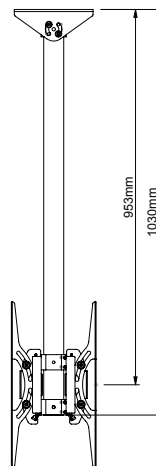

Designed for two screens up to
65" (165cm) / 35kg (77lbs) per screen

- Fits screens with mounting patterns up to H: 825 (32.5") x V: 500mm (19.7") including screens using VESA® fixings up to 800 x 500mm
- Easy tilt adjustment of interface +/-15°
- Unique 'Torsion-Tilt' mechanism
- Integrated cable management
- Pole can be tilted up to 90° for mounting on angled ceilings
- Supplied with safety bolt and Locking bars for a secure installation
- Simple 'hook-on' installation with all mounting hardware included
- Available in three lengths
BT8429-100:
Ceiling drop to centre of mount: 953mm (37.5")
BT8429-150:
Ceiling drop to centre of mount: 1453mm (57.2")
BT8429-200:
Ceiling drop to centre of mount: 1953mm (76.9")
- Available in Black or Black with a Chrome Pole

Per Screen

Supplied with safety bolt for a secure installation

Easy tilt adjustment +/-15°

Ceiling mount tilt function allows for installation on angled ceilings

Available in Black with Black or Chrome poles in various lengths

Back-to-Back Flat Screen Ceiling Mount with Tilt Designed for screens up to 65"

For more information please visit www.btechavmounts.com/BT8429

BT8429

Ceiling Plate - Top View

Ceiling Plate - Side View

Front View

Side View - 1m Pole

Side View - 1.5m Pole

Side View - 2m Pole

Product Code:	Colour:	Order Ref:	MC Qty	IC Qty	MC Weight	MC Cube	EAN Code:
BT8429-100	Black	BT8429-100/B	1/1	0/0	16.04kg / 2.04kg	0.0795cbm / 0.0283cbm	5019318551444
BT8429-100	Chrome Pole	BT8429-100/C	1/1	0/0	16.04kg / 2.04kg	0.0795cbm / 0.0283cbm	5019318551543
BT8429-150	Black	BT8429-150/B	1/1	0/0	16.04kg / 3.02kg	0.0795cbm / 0.0269cbm	5019318551451
BT8429-150	Chrome Pole	BT8429-150/C	1/1	0/0	16.04kg / 3.02kg	0.0795cbm / 0.0269cbm	5019318551550
BT8429-200	Black	BT8429-200/B	1/1	0/0	16.04kg / 3.75kg	0.0795cbm / 0.0378cbm	5019318551468
BT8429-200	Chrome Pole	BT8429-200/C	1/1	0/0	16.04kg / 3.75kg	0.0795cbm / 0.0378cbm	5019318551567