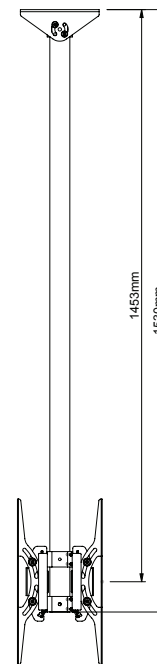

Designed for two screens up to
65" (165cm) / 35kg (77lbs) per screen

- Fits screens with mounting patterns up to H: 825 (32.5") x V: 500mm (19.7") including screens using VESA® fixings up to 800 x 500mm
- Easy tilt adjustment of interface +/-15°
- Unique 'Torsion-Tilt' mechanism
- Integrated cable management
- Pole can be tilted up to 90° for mounting on angled ceilings
- Supplied with safety bolt and Locking bars for a secure installation
- Simple 'hook-on' installation with all mounting hardware included
- Available in three lengths
BT8429-100:
Ceiling drop to centre of mount: 953mm (37.5")
BT8429-150:
Ceiling drop to centre of mount: 1453mm (57.2")
BT8429-200:
Ceiling drop to centre of mount: 1953mm (76.9")
- Available in Black or Black with a Chrome Pole

Per Screen

Supplied with safety bolt for a secure installation

Easy tilt adjustment +/-15°

Ceiling mount tilt function allows for installation on angled ceilings

Available in Black with Black or Chrome poles in various lengths

Back-to-Back Flat Screen Ceiling Mount with Tilt Designed for screens up to 65"

For more information please visit www.btechavmounts.com/BT8429

BT8429

Ceiling Plate - Top View

Ceiling Plate - Side View

Front View

Side View - 1m Pole

Side View - 1.5m Pole

Side View - 2m Pole

Product Code:	Colour:	Order Ref:	MC Qty	IC Qty	MC Weight	MC Cube	EAN Code:
BT8429-100	Black	BT8429-100/B	1/1	0/0	16.04kg / 2.04kg	0.0795cbm / 0.0283cbm	5019318551444
BT8429-100	Chrome Pole	BT8429-100/C	1/1	0/0	16.04kg / 2.04kg	0.0795cbm / 0.0283cbm	5019318551543
BT8429-150	Black	BT8429-150/B	1/1	0/0	16.04kg / 3.02kg	0.0795cbm / 0.0269cbm	5019318551451
BT8429-150	Chrome Pole	BT8429-150/C	1/1	0/0	16.04kg / 3.02kg	0.0795cbm / 0.0269cbm	5019318551550
BT8429-200	Black	BT8429-200/B	1/1	0/0	16.04kg / 3.75kg	0.0795cbm / 0.0378cbm	5019318551468
BT8429-200	Chrome Pole	BT8429-200/C	1/1	0/0	16.04kg / 3.75kg	0.0795cbm / 0.0378cbm	5019318551567