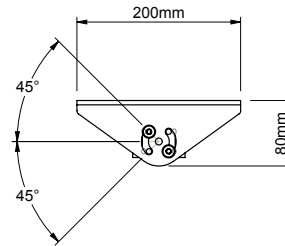

Designed for two screens up to
65" (165cm) / 35kg (77lbs) per screen

- Fits screens with mounting patterns up to H: 825 (32.5") x V: 500mm (19.7") including screens using VESA® fixings up to 800 x 500mm
- Easy tilt adjustment of interface +/-15°
- Unique 'Torsion-Tilt' mechanism
- Integrated cable management
- Pole can be tilted up to 90° for mounting on angled ceilings
- Supplied with safety bolt and Locking bars for a secure installation
- Simple 'hook-on' installation with all mounting hardware included
- Available in three lengths
BT8429-100:
Ceiling drop to centre of mount: 953mm (37.5")
BT8429-150:
Ceiling drop to centre of mount: 1453mm (57.2")
BT8429-200:
Ceiling drop to centre of mount: 1953mm (76.9")
- Available in Black or Black with a Chrome Pole

Per Screen

Supplied with safety bolt for a secure installation

Easy tilt adjustment +/-15°

Ceiling mount tilt function allows for installation on angled ceilings

Available in Black with Black or Chrome poles in various lengths

Back-to-Back Flat Screen Ceiling Mount with Tilt Designed for screens up to 65"

For more information please visit www.btechavmounts.com/BT8429

BT8429

Ceiling Plate - Top View

Ceiling Plate - Side View

Front View

Side View - 1m Pole

Side View - 1.5m Pole

Side View - 2m Pole

Product Code:	Colour:	Order Ref:	MC Qty	IC Qty	MC Weight	MC Cube	EAN Code:
BT8429-100	Black	BT8429-100/B	1/1	0/0	16.04kg / 2.04kg	0.0795cbm / 0.0283cbm	5019318551444
BT8429-100	Chrome Pole	BT8429-100/C	1/1	0/0	16.04kg / 2.04kg	0.0795cbm / 0.0283cbm	5019318551543
BT8429-150	Black	BT8429-150/B	1/1	0/0	16.04kg / 3.02kg	0.0795cbm / 0.0269cbm	5019318551451
BT8429-150	Chrome Pole	BT8429-150/C	1/1	0/0	16.04kg / 3.02kg	0.0795cbm / 0.0269cbm	5019318551550
BT8429-200	Black	BT8429-200/B	1/1	0/0	16.04kg / 3.75kg	0.0795cbm / 0.0378cbm	5019318551468
BT8429-200	Chrome Pole	BT8429-200/C	1/1	0/0	16.04kg / 3.75kg	0.0795cbm / 0.0378cbm	5019318551567