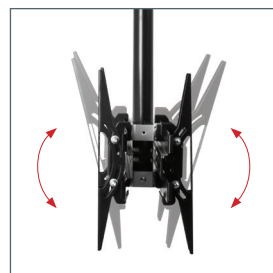

Back-to-Back Flat Screen Ceiling Mount with Tilt Designed for screens up to 65"

For more information please visit www.btechavmounts.com/BT8429

BT8429

BT8429

Back-to-Back Flat Screen Ceiling Mount with Tilt

Designed for two screens up to
65" (165cm) / 35kg (77lbs) per screen

- Fits screens with mounting patterns up to H: 825 (32.5") x V: 500mm (19.7") including screens using VESA® fixings up to 800 x 500mm
- Easy tilt adjustment of interface +/-15°
- Unique 'Torsion-Tilt' mechanism
- Integrated cable management
- Pole can be tilted up to 90° for mounting on angled ceilings
- Supplied with safety bolt and Locking bars for a secure installation
- Simple 'hook-on' installation with all mounting hardware included
- Available in three lengths
BT8429-100:
Ceiling drop to centre of mount: 953mm (37.5")
BT8429-150:
Ceiling drop to centre of mount: 1453mm (57.2")
BT8429-200:
Ceiling drop to centre of mount: 1953mm (76.9")
- Available in Black or Black with a Chrome Pole

Per Screen

Supplied with safety bolt for a secure installation

Easy tilt adjustment +/-15°

Ceiling mount tilt function allows for installation on angled ceilings

Available in Black with Black or Chrome poles in various lengths

Back-to-Back Flat Screen Ceiling Mount with Tilt Designed for screens up to 65"

For more information please visit www.btechavmounts.com/BT8429

BT8429

Ceiling Plate - Top View

Ceiling Plate - Side View

Front View