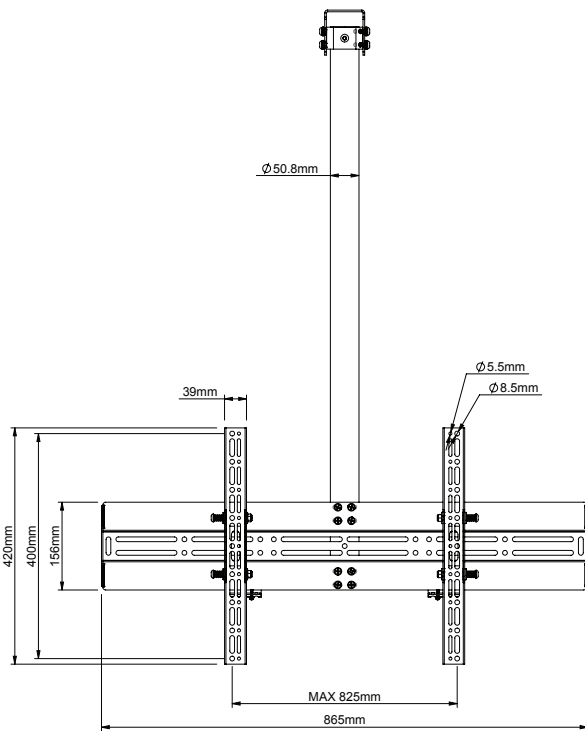

Designed for two screens up to
65" (165cm) / 35kg (77lbs) per screen

- Fits screens with mounting patterns up to H: 825 (32.5") x V: 500mm (19.7") including screens using VESA® fixings up to 800 x 500mm
- Easy tilt adjustment of interface +/-15°
- Unique 'Torsion-Tilt' mechanism
- Integrated cable management
- Pole can be tilted up to 90° for mounting on angled ceilings
- Supplied with safety bolt and Locking bars for a secure installation
- Simple 'hook-on' installation with all mounting hardware included
- Available in three lengths
BT8429-100:
Ceiling drop to centre of mount: 953mm (37.5")
BT8429-150:
Ceiling drop to centre of mount: 1453mm (57.2")
BT8429-200:
Ceiling drop to centre of mount: 1953mm (76.9")
- Available in Black or Black with a Chrome Pole

Per Screen

Supplied with safety bolt for a secure installation

Easy tilt adjustment +/-15°

Ceiling mount tilt function allows for installation on angled ceilings

Available in Black with Black or Chrome poles in various lengths

Back-to-Back Flat Screen Ceiling Mount with Tilt Designed for screens up to 65"

For more information please visit www.btechavmounts.com/BT8429

BT8429

Ceiling Plate - Top View

Ceiling Plate - Side View

Front View

Side View - 1m Pole

Side View - 1.5m Pole

Side View - 2m Pole

Product Code:	Colour:	Order Ref:	MC Qty	IC Qty	MC Weight	MC Cube	EAN Code:
BT8429-100	Black	BT8429-100/B	1/1	0/0	16.04kg / 2.04kg	0.0795cbm / 0.0283cbm	5019318551444
BT8429-100	Chrome Pole	BT8429-100/C	1/1	0/0	16.04kg / 2.04kg	0.0795cbm / 0.0283cbm	5019318551543
BT8429-150	Black	BT8429-150/B	1/1	0/0	16.04kg / 3.02kg	0.0795cbm / 0.0269cbm	5019318551451
BT8429-150	Chrome Pole	BT8429-150/C	1/1	0/0	16.04kg / 3.02kg	0.0795cbm / 0.0269cbm	5019318551550
BT8429-200	Black	BT8429-200/B	1/1	0/0	16.04kg / 3.75kg	0.0795cbm / 0.0378cbm	5019318551468
BT8429-200	Chrome Pole	BT8429-200/C	1/1	0/0	16.04kg / 3.75kg	0.0795cbm / 0.0378cbm	5019318551567