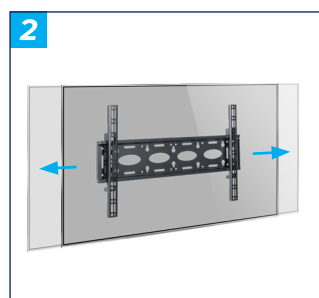

BT8442

FLAT SCREEN WALL MOUNT FOR SCREENS UP TO 80"

Designed for large screens, the BT8442 supports weights up to 80kg and features a low-profile design that mounts screens just 30mm from the wall. The universal interface accommodates mounting patterns up to 656 x 400mm and comes with adjustment screws which allow the screen to be levelled once mounted.

SPECIFICATIONS

Recommended screen size	up to 80"
Max load	80kg*
VESA® & non-VESA fixings	up to 656 x 400
Distance from wall	30mm*

FEATURES

- 1 Low profile design for a close to the wall installation
 - 2 Lateral adjustment of screen once mounted
 - 3 Levelling screws allow adjustment of screen height
 - 4 Security locking screws help prevent unauthorised removal of the screen
- Keyhole mounting for easy installation
 - Compatible with B-Tech's collars for pole mounting
 - Simple 'hook-on' installation
 - All mounting hardware included

RECOMMENDED MAX SCREEN	MAX LOAD	MAX VESA	POST INSTALL ALIGNMENT	COLLAR COMPATIBLE	QR CODE
80" 203cm	80kg	600 x 400			

*Please note the maximum load is reduced to 50kg when single pole mounted

BT8442

TOP VIEW