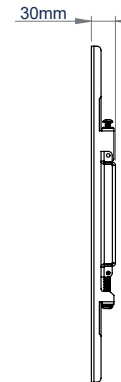

BT8442

SIDE VIEW

ORDERING INFORMATION

COLOUR	ORDER REF	EAN
Black	BT8442/B	5019318651229

RELATED PRODUCTS

PRODUCT CODE	NAME	DESCRIPTION
BT7841	Accessory Collar	Accessory Collars allow the user to attach BT8442 to BT7850 Ø50mm Poles
BT7850	Ø50mm Poles	Available in a variety of lengths to create multiple pole-mounted solutions
BT8441	Flat Screen Wall Mount	Designed for medium - large screens up to 55"
BT8432	Flat Screen Wall Mount with Tilt	Designed for large - extra large screens up to 80"

SS-V5-BT8442-060124