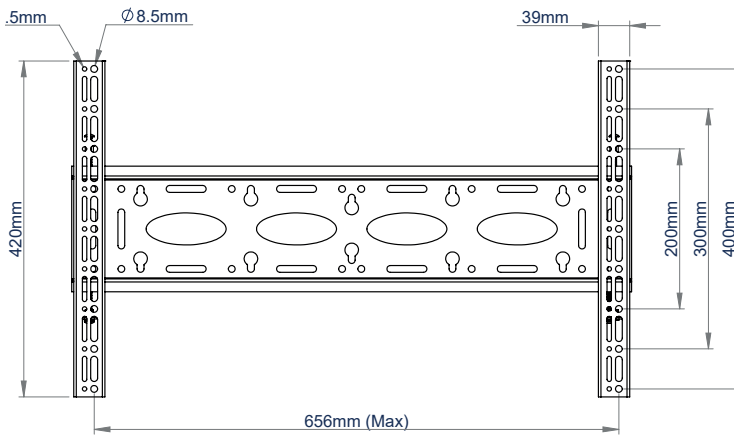

BT8442

FRONT VIEW

SIDE VIEW