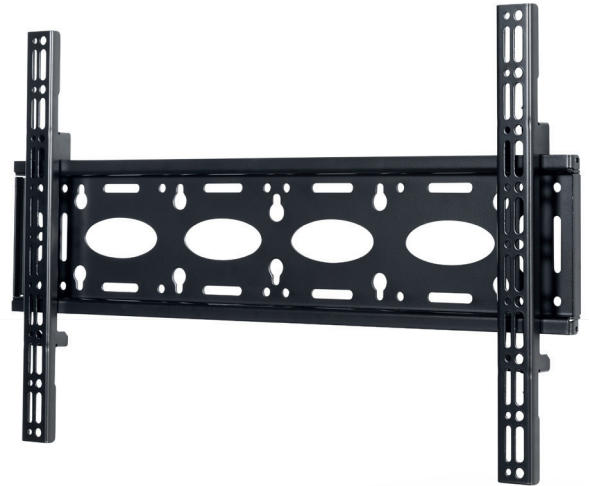

BT8442

FLAT SCREEN WALL MOUNT FOR SCREENS UP TO 80"

Designed for large screens, the BT8442 supports weights up to 80kg and features a low-profile design that mounts screens just 30mm from the wall. The universal interface accommodates mounting patterns up to 656 x 400mm and comes with adjustment screws which allow the screen to be levelled once mounted.

SPECIFICATIONS

Recommended screen size	up to 80"
Max load	80kg*
VESA® & non-VESA fixings	up to 656 x 400
Distance from wall	30mm*

FEATURES

- 1 Low profile design for a close to the wall installation
 - 2 Lateral adjustment of screen once mounted
 - 3 Levelling screws allow adjustment of screen height
 - 4 Security locking screws help prevent unauthorised removal of the screen
- Keyhole mounting for easy installation
 - Compatible with B-Tech's collars for pole mounting
 - Simple 'hook-on' installation
 - All mounting hardware included

RECOMMENDED MAX SCREEN	MAX LOAD	MAX VESA	POST INSTALL ALIGNMENT	COLLAR COMPATIBLE	QR CODE
80" 203cm	80kg	600 x 400			

*Please note the maximum load is reduced to 50kg when single pole mounted

BT8442

TOP VIEW

FRONT VIEW

SIDE VIEW

REAR VIEW

ORDERING INFORMATION

COLOUR	ORDER REF	EAN
Black	BT8442/B	5019318651229

RELATED PRODUCTS

PRODUCT CODE	NAME	DESCRIPTION
BT7841	Accessory Collar	Accessory Collars allow the user to attach BT8442 to BT7850 Ø50mm Poles
BT7850	Ø50mm Poles	Available in a variety of lengths to create multiple pole-mounted solutions
BT8441	Flat Screen Wall Mount	Designed for medium - large screens up to 55"
BT8432	Flat Screen Wall Mount with Tilt	Designed for large - extra large screens up to 80"