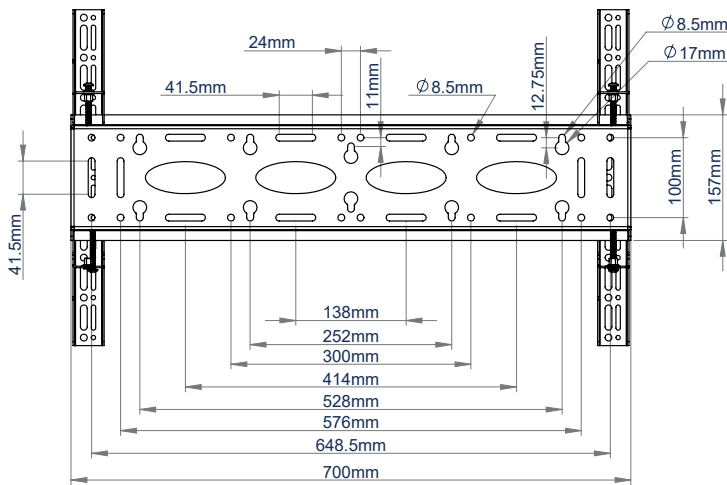

REAR VIEW

ORDERING INFORMATION

COLOUR	ORDER REF	EAN
Black	BT8442/B	5019318651229

RELATED PRODUCTS

PRODUCT CODE	NAME	DESCRIPTION
BT7841	Accessory Collar	Accessory Collars allow the user to attach BT8442 to BT7850 Ø50mm Poles
BT7850	Ø50mm Poles	Available in a variety of lengths to create multiple pole-mounted solutions
BT8441	Flat Screen Wall Mount	Designed for medium - large screens up to 55"
BT8432	Flat Screen Wall Mount with Tilt	Designed for large - extra large screens up to 80"

SS-V5-BT8442-060124