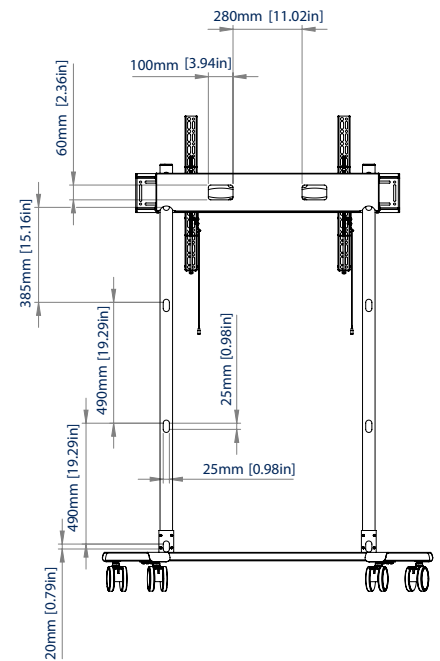

**REAR VIEW
WITH CASTORS**

ORDERING INFORMATION

COLOUR	ORDER REF	EAN
Black	BT8506/B	5019318759444

RELATED PRODUCTS

PRODUCT CODE	NAME	DESCRIPTION
BT7052	Ø50mm Accessory Collar	Allows a wide range of mounts and accessories to be fitted to Ø50mm poles
BT7032	Large AV Accessory Shelf	500 x 380mm AV Shelf can be fitted to BT8503 using x2 BT7841 Collars
BT8568	Motorised Height Adjustable Trolley	Suitable for screens up to 86"
BT8504	Flat Screen Display Trolley / Stand	Mobile mounting solution ideal for screens up to 75"

SS-V2-BT8506-011025