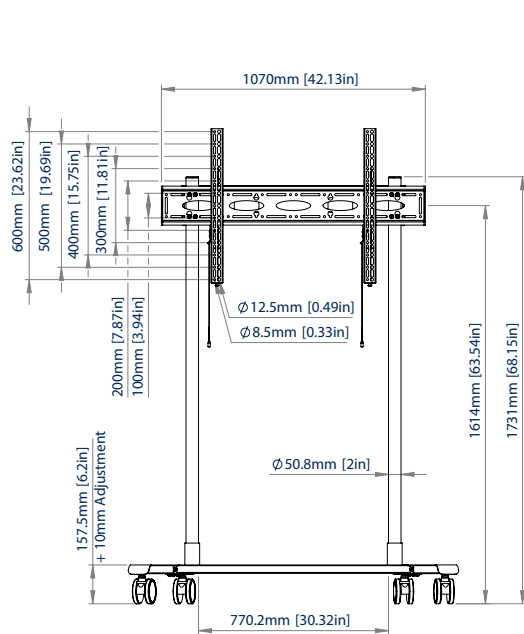

**FRONT VIEW
WITH CASTORS**