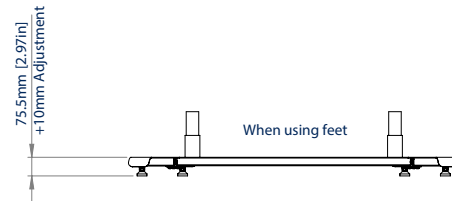

**FRONT VIEW
LEVELLING FEET**