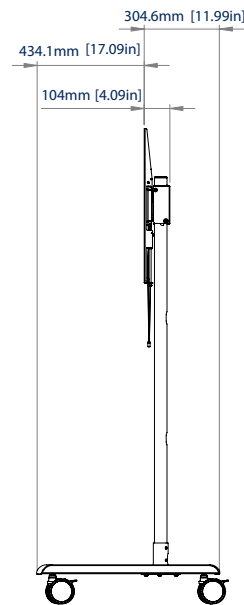

**SIDE VIEW
WITH CASTORS**