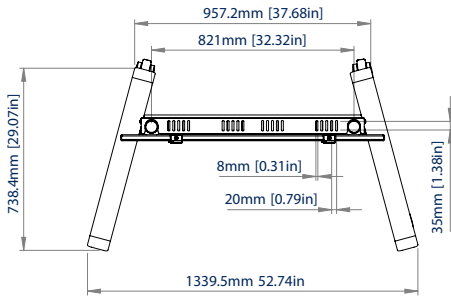

TOP VIEW

**SIDE VIEW
WITH CASTORS**

ORDERING INFORMATION

COLOUR	ORDER REF	EAN
Black	BT8506/B	5019318759444

RELATED PRODUCTS

PRODUCT CODE	NAME	DESCRIPTION
BT7052	Ø50mm Accessory Collar	Allows a wide range of mounts and accessories to be fitted to Ø50mm poles
BT7032	Large AV Accessory Shelf	500 x 380mm AV Shelf can be fitted to BT8503 using x2 BT7841 Collars
BT8568	Motorised Height Adjustable Trolley	Suitable for screens up to 86"
BT8504	Flat Screen Display Trolley / Stand	Mobile mounting solution ideal for screens up to 75"

SS-V2-BT8506-011025