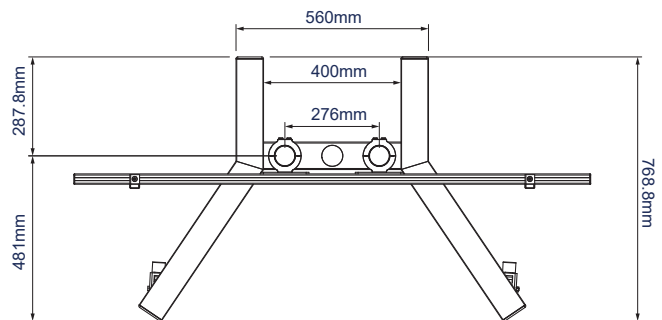

TOP VIEW

ORDERING INFORMATION

COLOUR	ORDER REF	EAN
Black Base & Black Columns	BT8507/BB	5019318759734
Black Base & Silver Columns	BT8507/BS	5019318759741

RELATED PRODUCTS

PRODUCT CODE	NAME	DESCRIPTION
BT7032 / BT7172 / BT7173 / BT7174	AV Accessory Shelves	Designed to attach directly to a vertical column
BT8390-SA & BT7863	VC Camera Shelf & Adaptor Arm	Allows VC cameras to be added to the installation
BT8507	Wall Mount for 55" Microsoft® Surface Hub	Designed for other interactive displays up to 65"
BT8508	Trolley for 84" Microsoft® Surface Hub	Designed for other interactive displays over 72"

SS-V2-BT8507-110924