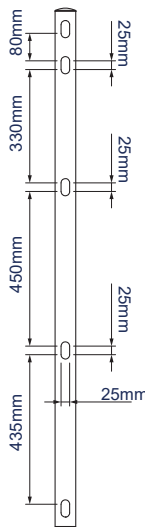

BT8507

POLE

TOP VIEW

ORDERING INFORMATION

COLOUR	ORDER REF	EAN
Black Base & Black Columns	BT8507/BB	5019318759734
Black Base & Silver Columns	BT8507/BS	5019318759741

RELATED PRODUCTS

PRODUCT CODE	NAME	DESCRIPTION
BT7032 / BT7172 / BT7173 / BT7174	AV Accessory Shelves	Designed to attach directly to a vertical column
BT8390-SA & BT7863	VC Camera Shelf & Adaptor Arm	Allows VC cameras to be added to the installation
BT8507	Wall Mount for 55" Microsoft® Surface Hub	Designed for other interactive displays up to 65"
BT8508	Trolley for 84" Microsoft® Surface Hub	Designed for other interactive displays over 72"

SS-V2-BT8507-110924