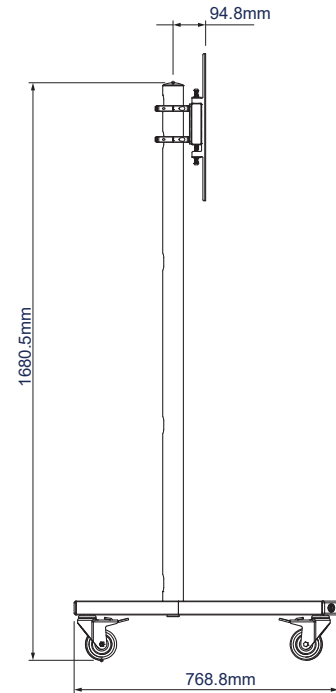

BT8507

SIDE VIEW

TOP VIEW

ORDERING INFORMATION

COLOUR	ORDER REF	EAN
Black Base & Black Columns	BT8507/BB	5019318759734
Black Base & Silver Columns	BT8507/BS	5019318759741

RELATED PRODUCTS

PRODUCT CODE	NAME	DESCRIPTION
BT7032 / BT7172 / BT7173 / BT7174	AV Accessory Shelves	Designed to attach directly to a vertical column
BT8390-SA & BT7863	VC Camera Shelf & Adaptor Arm	Allows VC cameras to be added to the installation
BT8507	Wall Mount for 55" Microsoft® Surface Hub	Designed for other interactive displays up to 65"
BT8508	Trolley for 84" Microsoft® Surface Hub	Designed for other interactive displays over 72"

SS-V2-BT8507-110924