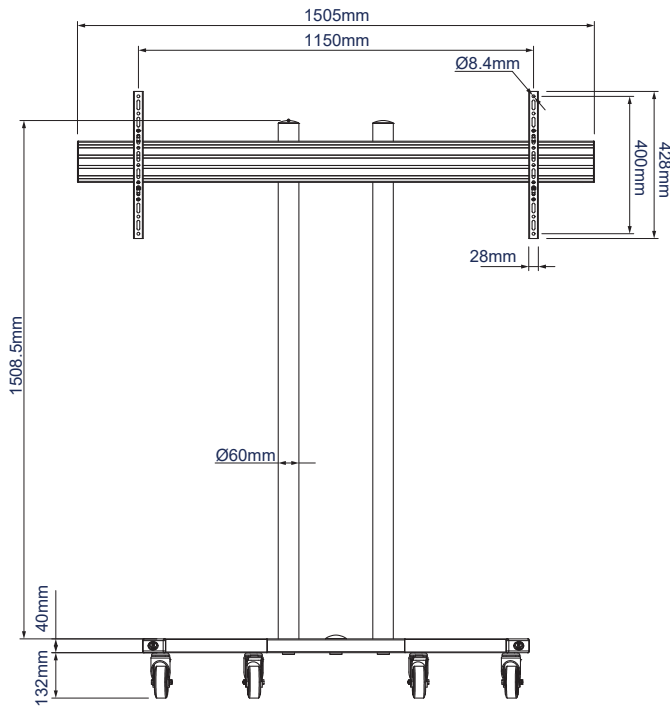

BT8507

FRONT VIEW