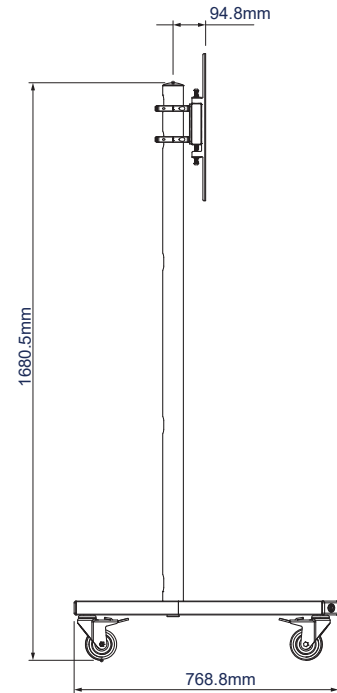

BT8507

SIDE VIEW

TOP VIEW

ORDERING INFORMATION

COLOR	ORDER REF	BARCODE
Black Base & Black Columns	BT8507/BB	5019318759734
Black Base & Silver Columns	BT8507/BS	5019318759741

RELATED PRODUCTS

PRODUCT CODE	NAME	DESCRIPTION
BT7032 / BT7172 / BT7173 / BT7174	AV Accessory Shelves	Designed to attach directly to a vertical column
BT8390-SA & BT7863	VC Camera Shelf & Adaptor Arm	Allows VC cameras to be added to the installation
BT8507	Wall Mount for 55" Microsoft® Surface Hub	Designed for other interactive displays up to 65"
BT8508	Trolley for 84" Microsoft® Surface Hub	Designed for other interactive displays over 72"