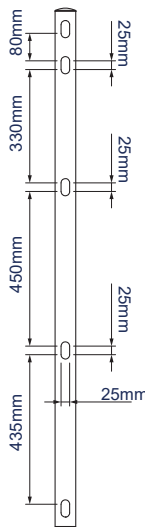

BT8507

POLE

TOP VIEW

ORDERING INFORMATION

COLOR	ORDER REF	BARCODE
Black Base & Black Columns	BT8507/BB	5019318759734
Black Base & Silver Columns	BT8507/BS	5019318759741

RELATED PRODUCTS

PRODUCT CODE	NAME	DESCRIPTION
BT7032 / BT7172 / BT7173 / BT7174	AV Accessory Shelves	Designed to attach directly to a vertical column
BT8390-SA & BT7863	VC Camera Shelf & Adaptor Arm	Allows VC cameras to be added to the installation
BT8507	Wall Mount for 55" Microsoft® Surface Hub	Designed for other interactive displays up to 65"
BT8508	Trolley for 84" Microsoft® Surface Hub	Designed for other interactive displays over 72"