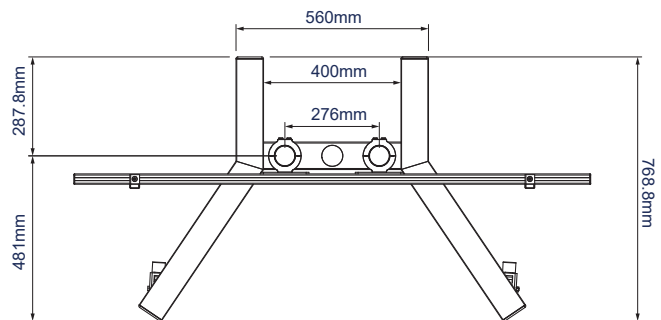

TOP VIEW

ORDERING INFORMATION

COLOR	ORDER REF	BARCODE
Black Base & Black Columns	BT8507/BB	5019318759734
Black Base & Silver Columns	BT8507/BS	5019318759741

RELATED PRODUCTS

PRODUCT CODE	NAME	DESCRIPTION
BT7032 / BT7172 / BT7173 / BT7174	AV Accessory Shelves	Designed to attach directly to a vertical column
BT8390-SA & BT7863	VC Camera Shelf & Adaptor Arm	Allows VC cameras to be added to the installation
BT8507	Wall Mount for 55" Microsoft® Surface Hub	Designed for other interactive displays up to 65"
BT8508	Trolley for 84" Microsoft® Surface Hub	Designed for other interactive displays over 72"