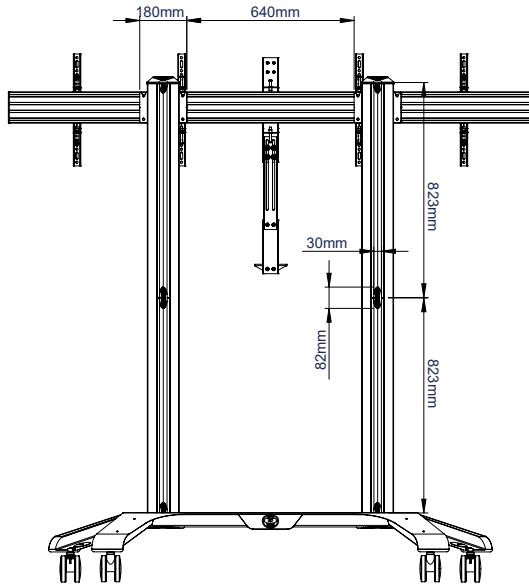

### SPECIFICATIONS

Recommended screen size	<b>56" - 65"</b>
Max load	<b>55lbs</b> per screen
Fixing Patterns	up to <b>600 x 400</b>
Trolley Dimensions	<b>W: 78.9" H: 75" D: 39"</b>
VC Shelf Dimensions	<b>W: 4.7" H: 0.1" D: 9.3"</b>
Color options	<b>Black</b>

### FEATURES

- Universal design suitable for mounting two screens side by side
- High-end aesthetic quality
- Heavy duty steel base construction eliminates the need to bolt to the floor
- 1 Interface arms include levelling screws to adjust the screen height
- 2 Includes VC shelf which can be fixed above or below the screen
- VC shelf fits cameras with 1/4" thread & 100 x 100 fixing points
- Integrated cable management for a smart installation
- Safety screws help prevent unauthorized screen removal
- 3 Dual color options available for a modern contemporary look
- 4 Adjustable levelling feet also available (BT856-FEET)
- Simple 'hook-on' screen installation with all mounting hardware included

## SYSTEM X

RECOMMENDED MAX SCREEN	MAX LOAD	MAX VESA	POST INSTALL ALIGNMENT	QR CODE
65" 165cm	55lbs per screen	600 x 400	← →	

# BT8516

FRONT VIEW

SIDE VIEW

REAR VIEW

TOP VIEW