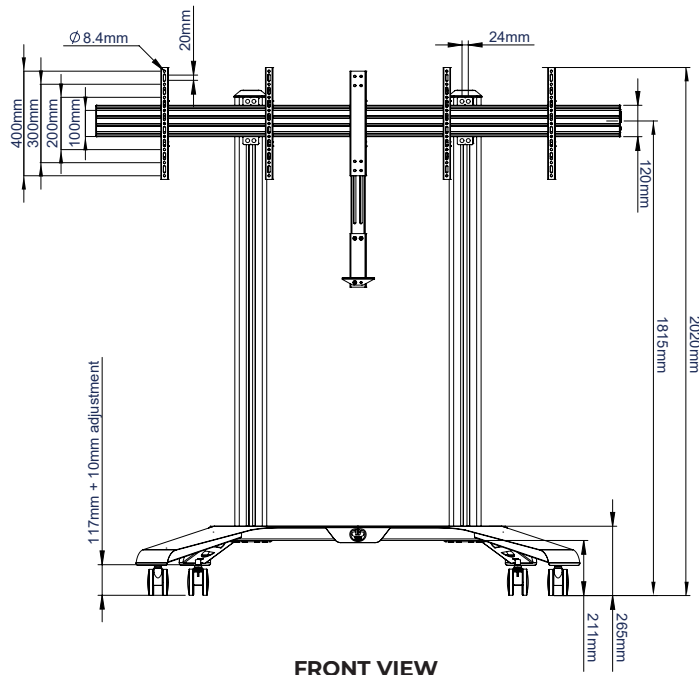

BT8516

FRONT VIEW