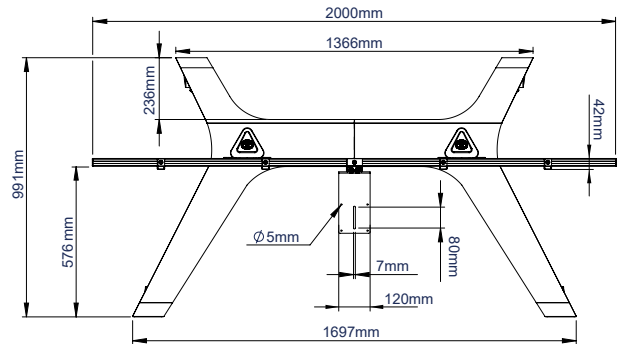

### SPECIFICATIONS

Recommended screen size	<b>56" - 65"</b>
Max load	<b>55lbs</b> per screen
Fixing Patterns	up to <b>600 x 400</b>
Trolley Dimensions	<b>W: 78.9" H: 75" D: 39"</b>
VC Shelf Dimensions	<b>W: 4.7" H: 0.1" D: 9.3"</b>
Color options	<b>Black</b>

### FEATURES

- Universal design suitable for mounting two screens side by side
- High-end aesthetic quality
- Heavy duty steel base construction eliminates the need to bolt to the floor
- 1 Interface arms include levelling screws to adjust the screen height
- 2 Includes VC shelf which can be fixed above or below the screen
- VC shelf fits cameras with 1/4" thread & 100 x 100 fixing points
- Integrated cable management for a smart installation
- Safety screws help prevent unauthorized screen removal
- 3 Dual color options available for a modern contemporary look
- 4 Adjustable levelling feet also available (BT856-FEET)
- Simple 'hook-on' screen installation with all mounting hardware included

## SYSTEM X

RECOMMENDED MAX SCREEN	MAX LOAD	MAX VESA	POST INSTALL ALIGNMENT	QR CODE
65" 165cm	55lbs per screen	600 x 400	← →	

# BT8516

FRONT VIEW

SIDE VIEW

REAR VIEW

TOP VIEW