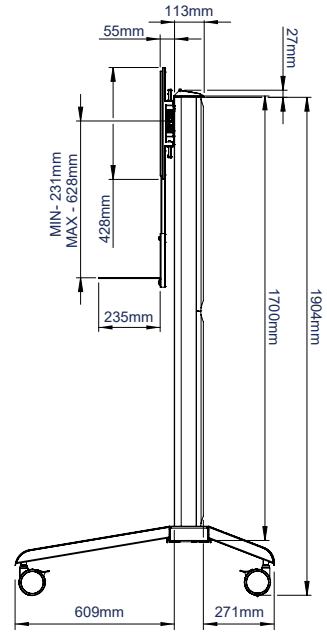

### SPECIFICATIONS

Recommended screen size	<b>56" - 65"</b>
Max load	<b>55lbs</b> per screen
Fixing Patterns	up to <b>600 x 400</b>
Trolley Dimensions	<b>W: 78.9" H: 75" D: 39"</b>
VC Shelf Dimensions	<b>W: 4.7" H: 0.1" D: 9.3"</b>
Color options	<b>Black</b>

### FEATURES

- Universal design suitable for mounting two screens side by side
- High-end aesthetic quality
- Heavy duty steel base construction eliminates the need to bolt to the floor
- 1 Interface arms include levelling screws to adjust the screen height
- 2 Includes VC shelf which can be fixed above or below the screen
- VC shelf fits cameras with 1/4" thread & 100 x 100 fixing points
- Integrated cable management for a smart installation
- Safety screws help prevent unauthorized screen removal
- 3 Dual color options available for a modern contemporary look
- 4 Adjustable levelling feet also available (BT856-FEET)
- Simple 'hook-on' screen installation with all mounting hardware included

## SYSTEM X

RECOMMENDED MAX SCREEN	MAX LOAD	MAX VESA	POST INSTALL ALIGNMENT	QR CODE
65" 165cm	55lbs per screen	600 x 400	← →	

# BT8516

FRONT VIEW

SIDE VIEW

REAR VIEW

TOP VIEW