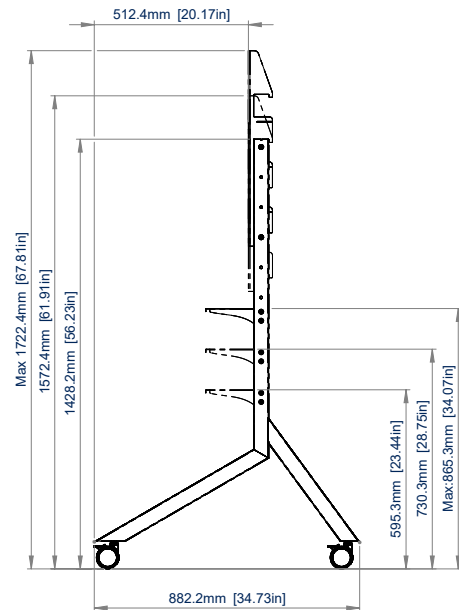

LEFT SIDE VIEW
MAXIMUM HEIGHT