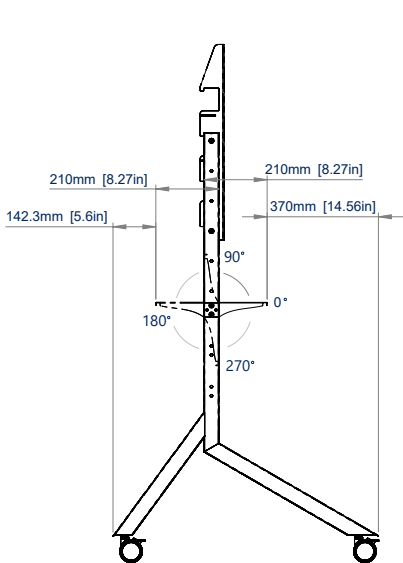

RIGHT SIDE VIEW
MINIMUM HEIGHT