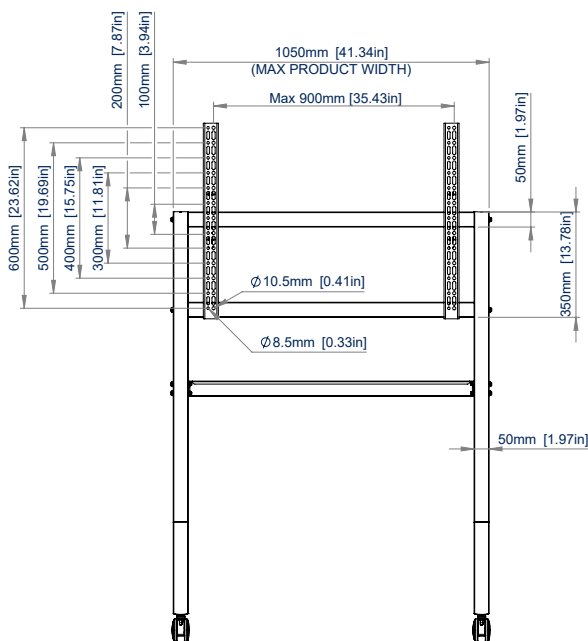

FRONT VIEW

ORDERING INFORMATION

COLOR	ORDER REF	UPC
Black	BT8545/B	811867031799

RELATED PRODUCTS

PRODUCT CODE	NAME	DESCRIPTION
BT8546	XL Interactive Touchscreen Cart	Designed to mount interactive displays up to 110" and 276lbs
BT8508	System X Touchscreen XL Cart	Designed to mount XL interactive displays up to 120" and 441lbs
BT8590	XXL Flat Screen Cart	Designed to mount screens up to 120" and 286lbs
BT8568	Motorised Height Adjustable Cart	Designed to mount screens up to 86" and 220lbs