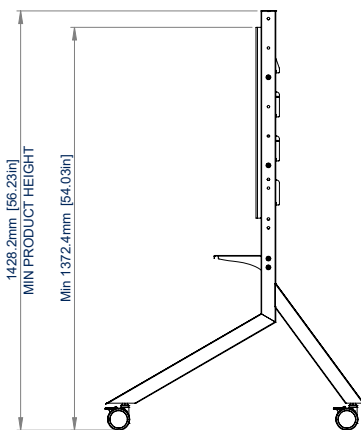

LEFT SIDE VIEW
MINIMUM HEIGHT