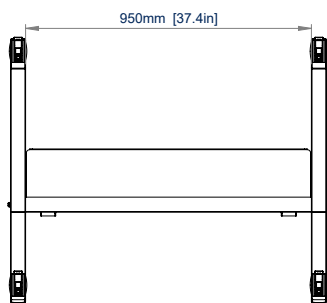

RIGHT SIDE VIEW
MINIMUM HEIGHT

LEFT SIDE VIEW
MINIMUM HEIGHT

TOP VIEW

ORDERING INFORMATION

COLOR	ORDER REF	UPC
Black	BT8545/B	811867031799

RELATED PRODUCTS

PRODUCT CODE	NAME	DESCRIPTION
BT8546	XL Interactive Touchscreen Cart	Designed to mount interactive displays up to 110" and 276lbs
BT8508	System X Touchscreen XL Cart	Designed to mount XL interactive displays up to 120" and 441lbs
BT8590	XXL Flat Screen Cart	Designed to mount screens up to 120" and 286lbs
BT8568	Motorised Height Adjustable Cart	Designed to mount screens up to 86" and 220lbs