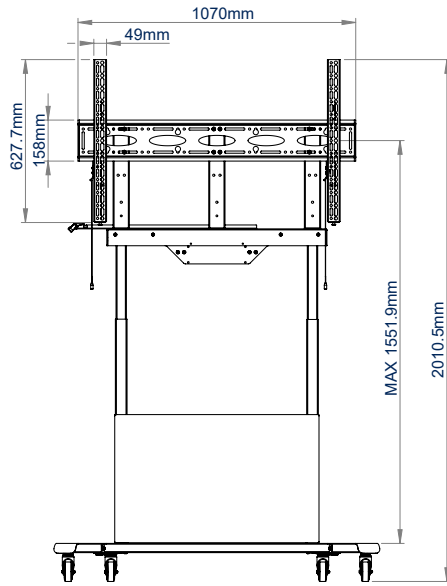

BT8568

FRONT VIEW
HIGHEST POSITION