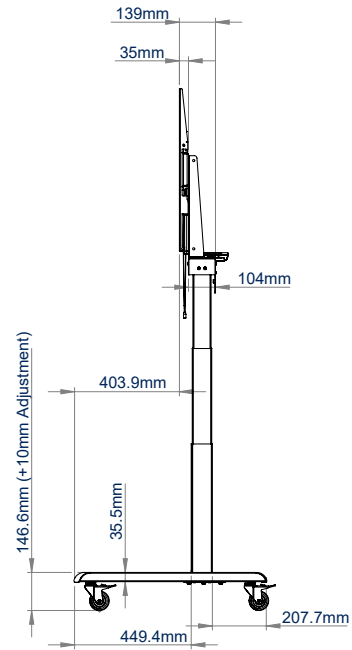

BT8568

SIDE VIEW

ORDERING INFORMATION

COLOR	ORDER REF	BARCODE
Black	BT8568/B	5019318304705

RELATED PRODUCTS

PRODUCT CODE	NAME	DESCRIPTION
BT8569	Motorized Floor-to-Wall Stand	Height Adjustable Flat Screen Floor-to-Wall Wall Mount for screens up to 86"
BT8558	Motorized Height Adjustable Cart	Height Adjustable Cart for screens up to 100"
BT8564	Universal XL Flat Screen Cart	For screens up to 120" and 130kg
BT8562	Universal Flat Screen Cart	For screens up to 75" and 70kg