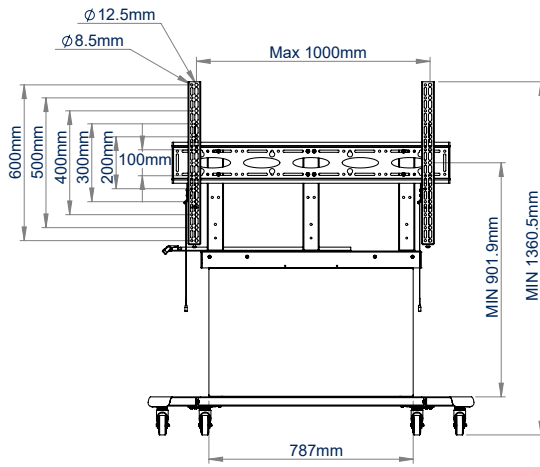

REAR VIEW
LOWEST POSITION