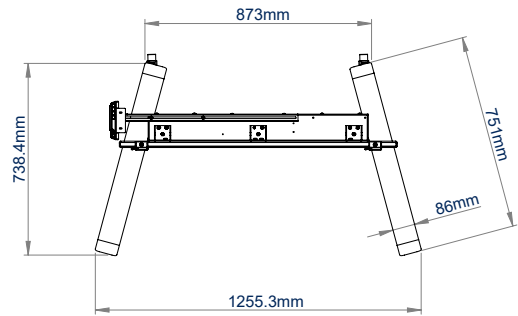

TOP VIEW

ORDERING INFORMATION

COLOR	ORDER REF	BARCODE
Black	BT8568/B	5019318304705

RELATED PRODUCTS

PRODUCT CODE	NAME	DESCRIPTION
BT8569	Motorized Floor-to-Wall Stand	Height Adjustable Flat Screen Floor-to-Wall Wall Mount for screens up to 86"
BT8558	Motorized Height Adjustable Cart	Height Adjustable Cart for screens up to 100"
BT8564	Universal XL Flat Screen Cart	For screens up to 120" and 130kg
BT8562	Universal Flat Screen Cart	For screens up to 75" and 70kg