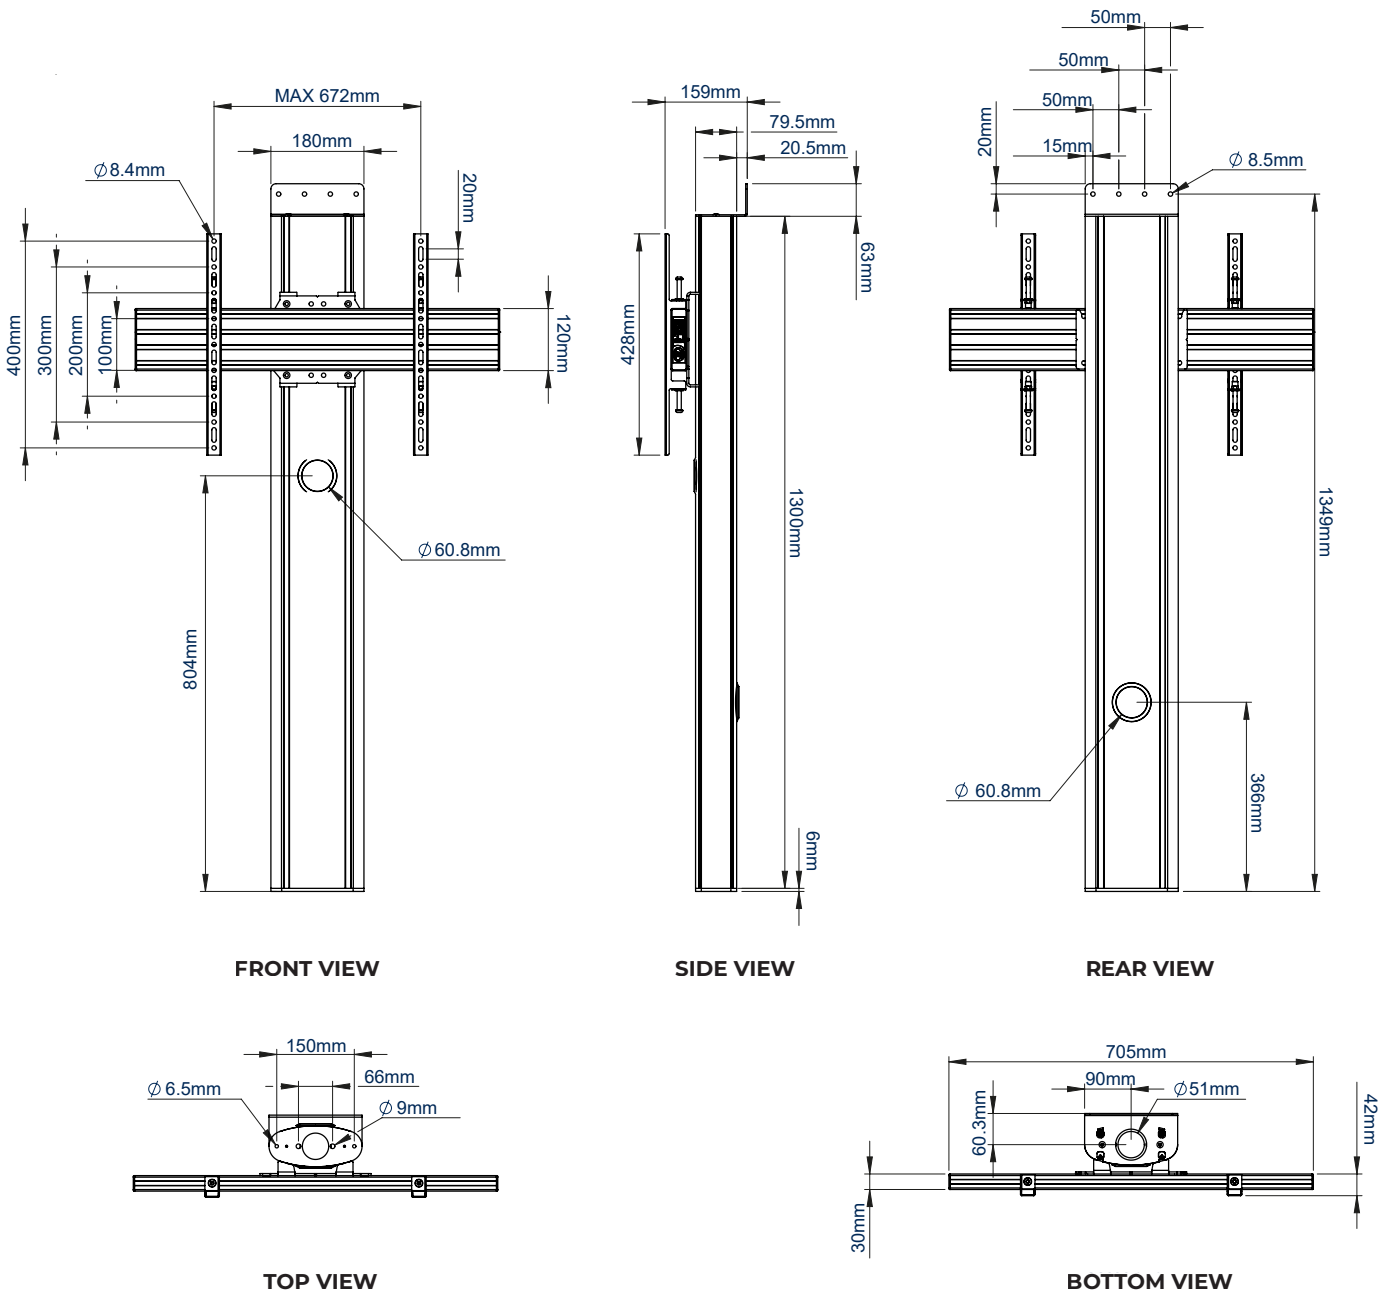

BT8700

PREMIUM FLOOR-TO-WALL SINGLE SCREEN UC STAND

1.4M

The BT8700 is a 1.4m tall, premium flat screen display stand which can be customised with a variety of optional accessories such as VC shelves and media storage solutions. As part of B-Tech's Mode-AL brand of high-end display solutions, the BT8700 features a premium aesthetic which is perfectly suited to corporate office spaces and UC applications such as in boardrooms or conference facilities. Designed to mount screens close to the wall, the stand bolts to the floor with a minimal footprint and features integrated cable management to ensure a smart and stylish installation which is in keeping with the high-end, contemporary aesthetic.

SPECIFICATIONS

Recommended screen size	39" - 75"
Max load	154lbs
VESA® and non-VESA fixings	up to 672 x 400
Dimensions	W : 27.8" D : 6.5" H : 54"
Color options	Black or Silver & Black

FEATURES

- 1 Available in Black or Silver & Black
- 2 Integrated cable management throughout the vertical column
- 3 Accessories such as VC Shelves & media storage can be fitted easily (available separately)
- 4 Low profile design that allows you to fix directly to the wall and floor
 - Designed to mount a screen close to the wall whilst keep all cables hidden
 - Suitable for landscape or portrait mounting
 - Arms feature levelling screws to adjust the screen height
 - Small footprint for an unobtrusive installation into confined areas
 - Safety screws help prevent unauthorised removal of screens
 - Easily accessorized with a flip-down media storage tray and VC shelf (available separately), which can be positioned above or below the screen
 - Simple 'hook-on' screen installation

RECOMMENDED MAX SCREEN	MAX LOAD	MAX VESA	POST INSTALL ALIGNMENT	QR CODE
75" 190cm	154lbs	600 x 400	← →	

BT8700

ORDERING INFORMATION

COLOR	ORDER REF	BARCODE
Black	BT8700/B	5019318303029
Silver & Black	BT8700/BS	5019318303036