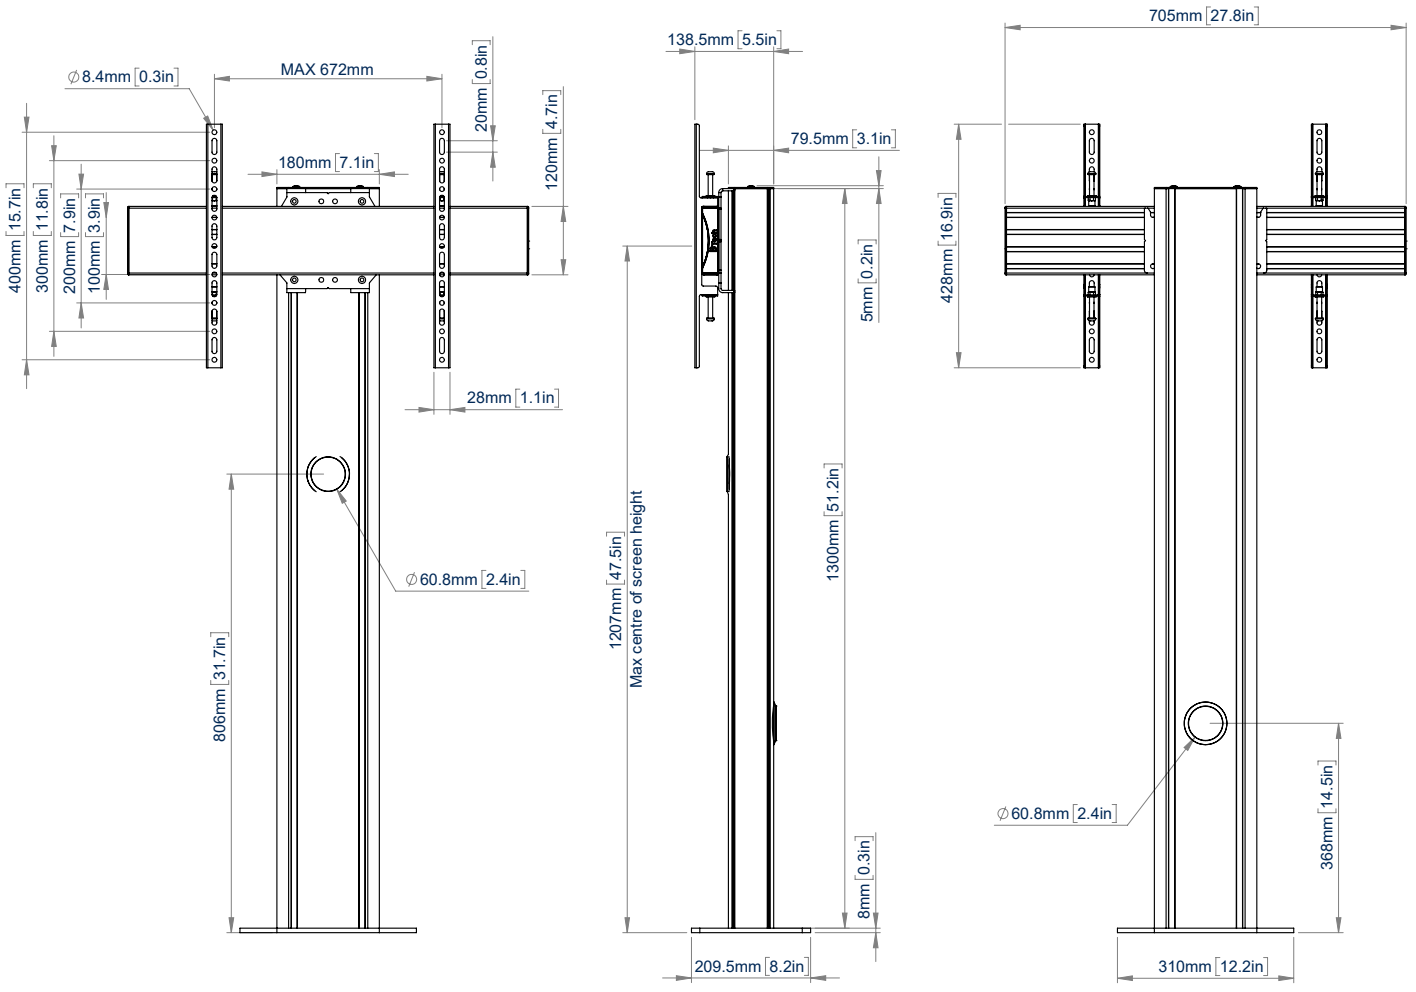

BT8703

ORDERING INFORMATION

COLOR	ORDER REF	BARCODE
Black	BT8703/B	5019318303524

RELATED PRODUCTS

PRODUCT CODE	NAME	DESCRIPTION
BT8390-SA	Adjustable Accessory Mounting Arm	Designed for VC cameras when used with BT7863
BT7863	Small AV Accessory Shelf	Designed for use with BT8390-SA to mount VC cameras
BT7884	Flip-Down AV Storage Tray	Designed to hold & hide AV accessories & power supplies
BT8704	Premium Bolt-Down Single Screen UC Stand - 2M	Designed for screens up to 70"

SS-V2-BT8703-23062025-NA