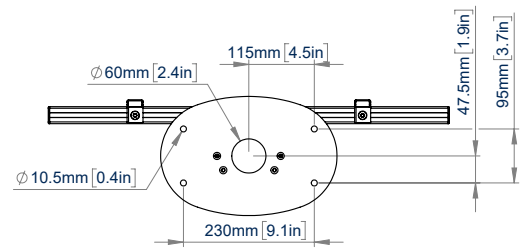

BT8703

ORDERING INFORMATION

COLOR	ORDER REF	BARCODE
Black	BT8703/B	5019318303524

RELATED PRODUCTS

PRODUCT CODE	NAME	DESCRIPTION
BT8390-SA	Adjustable Accessory Mounting Arm	Designed for VC cameras when used with BT7863
BT7863	Small AV Accessory Shelf	Designed for use with BT8390-SA to mount VC cameras
BT7884	Flip-Down AV Storage Tray	Designed to hold & hide AV accessories & power supplies
BT8704	Premium Bolt-Down Single Screen UC Stand - 2M	Designed for screens up to 70"

SS-V2-BT8703-23062025-NA